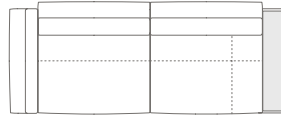

MODULI E DIVANI ANGOLARI / CORNER MODULES AND SOFAS

5614236

5614203

5614246

5614271

5614271

5614271

5614271

5614276

5614256

5614256