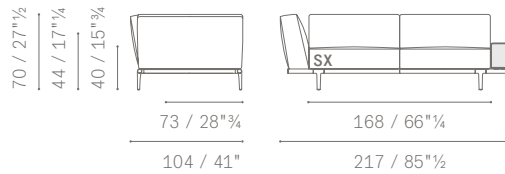

MODULI COMPONIBILI E TERMINALI / SECTIONAL MODULES AND SOFAS

5614146

MODULI E DIVANI ANGOLARI / CORNER MODULES AND SOFAS

POLTRONA LARGE ANGOLARE CON PANCA
CORNER LARGE ARMCHAIR WITH BENCH
DIVANI 2 POSTI ANGOLARI
CORNER 2-SEATER SOFAS
DIVANI 2 POSTI LARGE ANGOLARI
CORNER LARGE 2-SEATER SOFAS
DIVANI 3 POSTI ANGOLARI
CORNER 3 SEATER SOFAS
DIVANI 3 POSTI LARGE ANGOLARI
CORNER LARGE 3-SEATER SOFAS

5614124

5614201

5614201

5614201

5614206

5614236

5614236