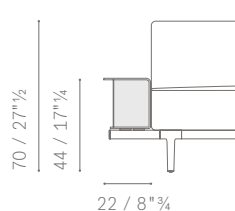

BRACCIOLI, MOBILE TERMINALE E MOBILE SCHIENALE / ARMRESTS, END UNIT AND BACK UNIT

È POSSIBILE REALIZZARE CONFIGURAZIONI SIMMETRICHE E ASIMMETRICHE UTILIZZANDO 3 BRACCIOLI DI DIVERSE ALTEZZE, UN MOBILE TERMINALE E UN MOBILE SCHIENALE.

IT'S POSSIBLE TO CREATE SYMMETRICAL OR ASYMMETRICAL COMPOSITIONS USING 3 DIFFERENT HEIGHTS FOR ARMRESTS, AN END TOP AND A BACK UNIT.

BRACCIOLI E TERMINALI DISPONIBILI / AVAILABLE ARMRESTS OR END UNIT

HIGH ARM

LARGE ARM

LOW ARM

END UNIT

PIEDI / FEET H. 19 cm