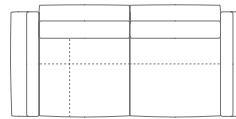

MODULI COMPONIBILI E TERMINALI / SECTIONAL MODULES AND SOFAS

5614146

MODULI E DIVANI ANGOLARI / CORNER MODULES AND SOFAS

POLTRONA LARGE ANGOLARE CON PANCA
CORNER LARGE ARMCHAIR WITH BENCH
DIVANI 2 POSTI ANGOLARI
CORNER 2-SEATER SOFAS
DIVANI 2 POSTI LARGE ANGOLARI
CORNER LARGE 2-SEATER SOFAS
DIVANI 3 POSTI ANGOLARI
CORNER 3 SEATER SOFAS
DIVANI 3 POSTI LARGE ANGOLARI
CORNER LARGE 3-SEATER SOFAS

5614124

5614201

5614201

5614201

5614206

5614236

5614236