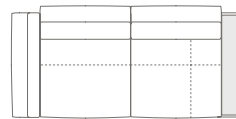

MODULI COMPONIBILI E TERMINALI / SECTIONAL MODULES AND SOFAS

5614146

MODULI E DIVANI ANGOLARI / CORNER MODULES AND SOFAS

POLTRONA LARGE ANGOLARE CON PANCA
CORNER LARGE ARMCHAIR WITH BENCH
DIVANI 2 POSTI ANGOLARI
CORNER 2-SEATER SOFAS
DIVANI 2 POSTI LARGE ANGOLARI
CORNER LARGE 2-SEATER SOFAS
DIVANI 3 POSTI ANGOLARI
CORNER 3 SEATER SOFAS
DIVANI 3 POSTI LARGE ANGOLARI
CORNER LARGE 3-SEATER SOFAS

5614124

5614201

5614201

5614201

5614206

5614236

5614236