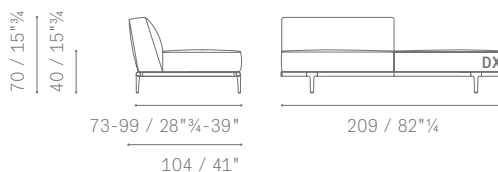

DIVANI SIMMETRICI E ASIMMETRICI / SYMMETRICAL AND ASYMMETRICAL SOFAS

5614512

PANCHE E MODULI CON PANCA / BENCHES AND MODULES WITH BENCH

PANCHE
BENCHES

POLTRONA LARGE CON PANCA
LARGE ARMCHAIR WITH BENCH

DIVANI 2 POSTI CON PANCA
2-SEATER SOFA WITH BENCH

DIVANI 2 POSTI LARGE CON PANCA
LARGE 2-SEATER SOFA WITH BENCH

5614241

5614251

5614341

5614121

5614114

5614114

5614122