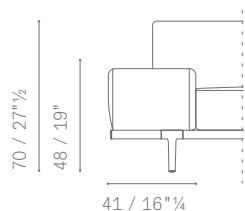

BRACCIOLI, MOBILE TERMINALE E MOBILE SCHIENALE / ARMRESTS, END UNIT AND BACK UNIT

È POSSIBILE REALIZZARE CONFIGURAZIONI SIMMETRICHE E ASIMMETRICHE UTILIZZANDO 3 BRACCIOLI DI DIVERSE ALTEZZE, UN MOBILE TERMINALE E UN MOBILE SCHIENALE.

IT'S POSSIBLE TO CREATE SYMMETRICAL OR ASYMMETRICAL COMPOSITIONS USING 3 DIFFERENT HEIGHTS FOR ARMRESTS, AN END TOP AND A BACK UNIT.

BRACCIOLI E TERMINALI DISPONIBILI / AVAILABLE ARMRESTS OR END UNIT

HIGH ARM

LARGE ARM

LOW ARM

END UNIT

PIEDI / FEET H. 19 cm