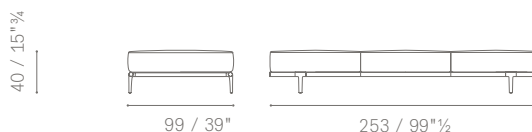

DIVANI 2 POSTI CON PANCA
2-SEATER SOFA WITH BENCH

DIVANI 2 POSTI LARGE CON PANCA
LARGE 2-SEATER SOFA WITH BENCH

5614241

5614251

5614341

5614121

5614114

5614114