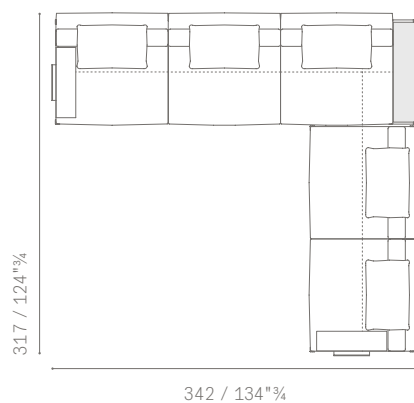

ESEMPIO DI COMPOSIZIONE 13 / LAYOUT EXAMPLE NO. 13

5614356 Large armless 3 seater sofa with corner end unit dx

5614291 Large armless 2 seater sofa

n. 2 **5614541** Cylindrical cushion support 33

suggested extra cushions

n. 5 **5614565** back cushions 65×65

n. 2 **5614576** cylindrical cushion 65