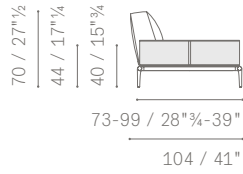

MODULI E DIVANI ANGOLARI / CORNER MODULES AND SOFAS

5614236

5614203

5614246

5614271

5614271

5614271

5614271

5614276

5614256

5614256