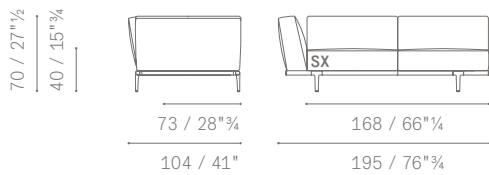

MODULI COMPONIBILI E TERMINALI / SECTIONAL MODULES AND SOFAS

5614146

MODULI E DIVANI ANGOLARI / CORNER MODULES AND SOFAS

POLTRONA LARGE ANGOLARE CON PANCA
CORNER LARGE ARMCHAIR WITH BENCH
DIVANI 2 POSTI ANGOLARI
CORNER 2-SEATER SOFAS
DIVANI 2 POSTI LARGE ANGOLARI
CORNER LARGE 2-SEATER SOFAS
DIVANI 3 POSTI ANGOLARI
CORNER 3 SEATER SOFAS
DIVANI 3 POSTI LARGE ANGOLARI
CORNER LARGE 3-SEATER SOFAS

5614124

5614201

5614201

5614201

5614206

5614236

5614236