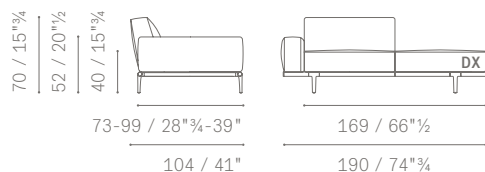

DIVANI SIMMETRICI E ASIMMETRICI / SYMMETRICAL AND ASYMMETRICAL SOFAS

5614512

PANCHE E MODULI CON PANCA / BENCHES AND MODULES WITH BENCH

PANCHE
BENCHES

POLTRONA LARGE CON PANCA
LARGE ARMCHAIR WITH BENCH

DIVANI 2 POSTI CON PANCA
2-SEATER SOFA WITH BENCH

DIVANI 2 POSTI LARGE CON PANCA
LARGE 2-SEATER SOFA WITH BENCH

5614241

5614251

5614341

5614121

5614114

5614114

5614122