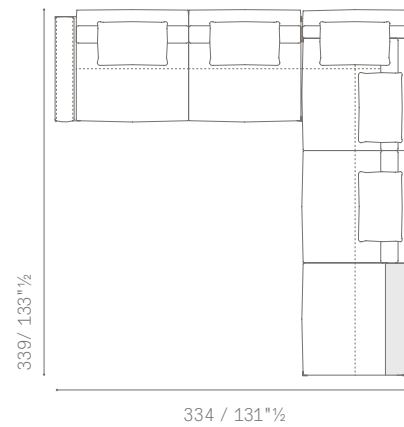

ESEMPIO DI COMPOSIZIONE 6 / LAYOUT EXAMPLE NO. 6

5614291 Large 2 seater sofa 1 low arm sx
5614375 Corner large 3-seater sofa sx without armrests with back unit
suggested extra cushions
n. 5 **5614565** Back cushions 65×65