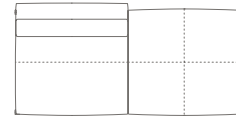

MODULI COMPONIBILI E TERMINALI / SECTIONAL MODULES AND SOFAS

5614146

MODULI E DIVANI ANGOLARI / CORNER MODULES AND SOFAS

POLTRONA LARGE ANGOLARE CON PANCA
CORNER LARGE ARMCHAIR WITH BENCH
DIVANI 2 POSTI ANGOLARI
CORNER 2-SEATER SOFAS
DIVANI 2 POSTI LARGE ANGOLARI
CORNER LARGE 2-SEATER SOFAS
DIVANI 3 POSTI ANGOLARI
CORNER 3 SEATER SOFAS
DIVANI 3 POSTI LARGE ANGOLARI
CORNER LARGE 3-SEATER SOFAS

5614124

5614201

5614201

5614201

5614206

5614236

5614236