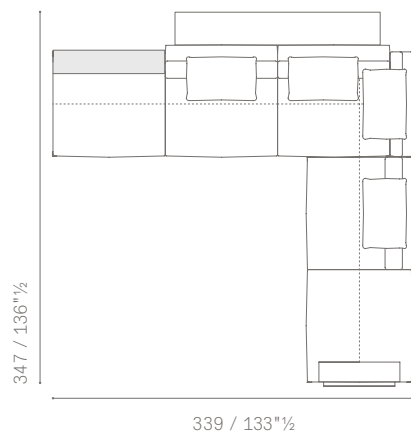

ESEMPIO DI COMPOSIZIONE 11 / LAYOUT EXAMPLE NO. 11

5614375 Large 3 seater sofa corner dx with back unit sx
5614121 Armchair with bench dx
5614540 Cylindrical cushion support 66 - **5614431** Shelf 190
suggested extra cushions
n. 4 **5614565** back cushions 65×65
n. 1 **5614577** cylindrical cushion 75