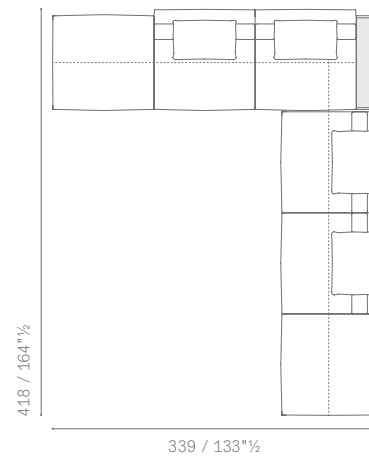

ESEMPIO DI COMPOSIZIONE 2 / LAYOUT EXAMPLE NO. 2

5614266 Corner large 2 seater sofa with bench and corner end unit dx
5614293 Large armless 2 seater sofa with bench
suggested extra cushions
n. 4 5614565 Back cushions 65×65