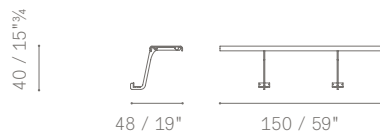

HEADREST SUPPORT

SUPPORTI PER CUSCINI

CUSHIONS SUPPORT

MENSOLE

SHELVES

5614541

5614540

5614430