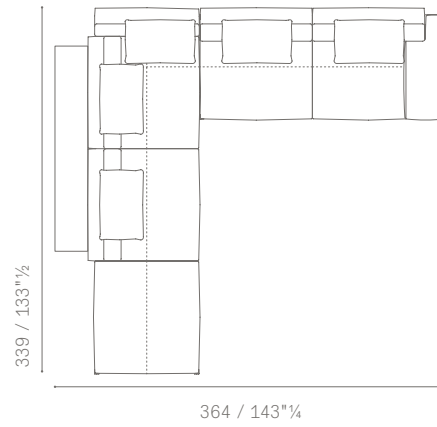

ESEMPIO DI COMPOSIZIONE 9 / LAYOUT EXAMPLE NO. 9

5614291 Large 2 seater sofa 1 large arm dx
5614273 Corner large 2 seater sofa dx with bench sx
5614431 Shelf 190
suggested extra cushions
n. 5 **5614565** back cushions 65×65