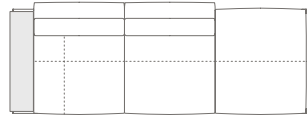

MODULI E DIVANI ANGOLARI / CORNER MODULES AND SOFAS

5614236

5614203

5614246

5614271

5614271

5614271

5614271

5614276

5614256

5614256