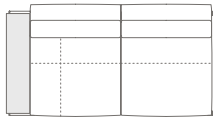

MODULI COMPONIBILI E TERMINALI / SECTIONAL MODULES AND SOFAS

5614146

MODULI E DIVANI ANGOLARI / CORNER MODULES AND SOFAS

POLTRONA LARGE ANGOLARE CON PANCA
CORNER LARGE ARMCHAIR WITH BENCH
DIVANI 2 POSTI ANGOLARI
CORNER 2-SEATER SOFAS
DIVANI 2 POSTI LARGE ANGOLARI
CORNER LARGE 2-SEATER SOFAS
DIVANI 3 POSTI ANGOLARI
CORNER 3 SEATER SOFAS
DIVANI 3 POSTI LARGE ANGOLARI
CORNER LARGE 3-SEATER SOFAS

5614124

5614201

5614201

5614201

5614206

5614236

5614236