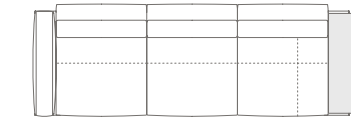

MODULI E DIVANI ANGOLARI / CORNER MODULES AND SOFAS

5614301

5614301

5614306

5614336

5614336

5614336

5614305

5614371

5614371

5614371