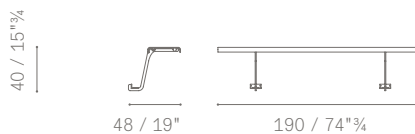

MODULI E DIVANI ANGOLARI / CORNER MODULES AND SOFAS

5614385

CUSCINI / CUSHIONS

CUSCINO SCHIENALE

5614565

5614576

5614577

BACK CUSHION

CUSCINI CILINDRICI

CYLINDRICAL CUSHIONS

ACCESSORI E COMPLEMENTI / ACCESSORIES AND FURNISHING UNITS

SUPPORTO POGGIATESTA

5614596

HEADREST SUPPORT

SUPPORTI PER CUSCINI

CUSHIONS SUPPORT

MENSOLE

SHELVES

5614541

5614540

5614430

5614431