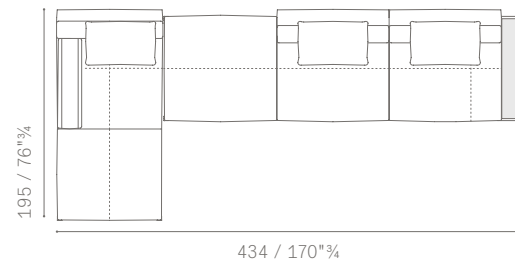

5614431

ESEMPIO DI COMPOSIZIONE 1 / LAYOUT EXAMPLE NO. 1

5614146 Sectional chaise longue sx
5614266 Corner large 2 seater sofa with bench and corner end unit dx
suggested extra cushions
n. 3 5614565 Back cushions 65×65