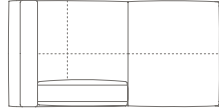

5614387

MODULI COMPONIBILI E TERMINALI / SECTIONAL MODULES AND SOFAS

5614146

MODULI E DIVANI ANGOLARI / CORNER MODULES AND SOFAS

POLTRONA LARGE ANGOLARE CON PANCA
 CORNER LARGE ARMCHAIR WITH BENCH
 DIVANI 2 POSTI ANGOLARI
 CORNER 2-SEATER SOFAS
 DIVANI 2 POSTI LARGE ANGOLARI
 CORNER LARGE 2-SEATER SOFAS
 DIVANI 3 POSTI ANGOLARI
 CORNER 3 SEATER SOFAS
 DIVANI 3 POSTI LARGE ANGOLARI
 CORNER LARGE 3-SEATER SOFAS