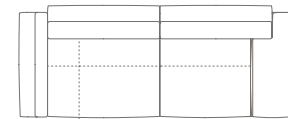

MODULI E DIVANI ANGOLARI / CORNER MODULES AND SOFAS

5614236

5614203

5614246

5614271

5614271

5614271

5614271

5614276

5614256

5614256