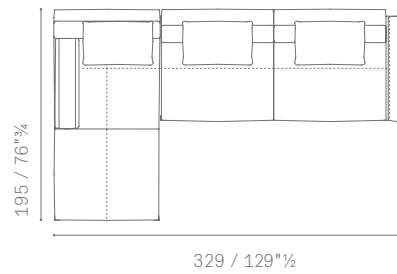

ESEMPIO DI COMPOSIZIONE 10 / LAYOUT EXAMPLE NO. 10

5614146 Sectional chaise longue 1 low arm sx
5614291 Large 2 seater sofa 1 high arm dx
suggested extra cushions
n. 3 **5614565** back cushions 65×65