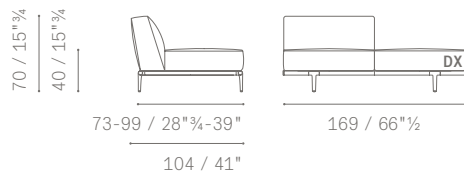

DIVANI SIMMETRICI E ASIMMETRICI / SYMMETRICAL AND ASYMMETRICAL SOFAS

5614512

PANCHE E MODULI CON PANCA / BENCHES AND MODULES WITH BENCH

PANCHE
BENCHES

POLTRONA LARGE CON PANCA
LARGE ARMCHAIR WITH BENCH

DIVANI 2 POSTI CON PANCA
2-SEATER SOFA WITH BENCH

DIVANI 2 POSTI LARGE CON PANCA
LARGE 2-SEATER SOFA WITH BENCH

5614241

5614251

5614341

5614121

5614114

5614114

5614122