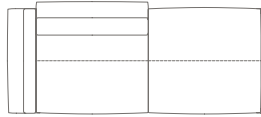

PANCHE E MODULI CON PANCA / BENCHES AND MODULES WITH BENCH

5614115