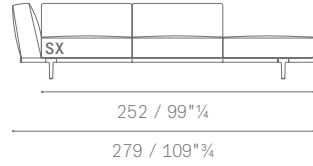

MODULI E DIVANI ANGOLARI / CORNER MODULES AND SOFAS

5614236

5614203

5614246

5614271

5614271

5614271

5614271

5614276

5614256

5614256