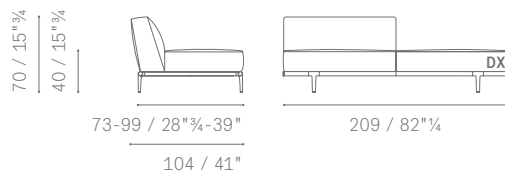

MODULI COMPONIBILI E TERMINALI / SECTIONAL MODULES AND SOFAS

5614146

MODULI E DIVANI ANGOLARI / CORNER MODULES AND SOFAS

POLTRONA LARGE ANGOLARE CON PANCA
CORNER LARGE ARMCHAIR WITH BENCH
DIVANI 2 POSTI ANGOLARI
CORNER 2-SEATER SOFAS
DIVANI 2 POSTI LARGE ANGOLARI
CORNER LARGE 2-SEATER SOFAS
DIVANI 3 POSTI ANGOLARI
CORNER 3 SEATER SOFAS
DIVANI 3 POSTI LARGE ANGOLARI
CORNER LARGE 3-SEATER SOFAS

5614124

5614201

5614201

5614201

5614206

5614236

5614236