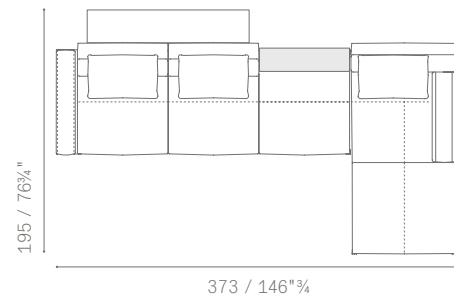

ESEMPIO DI COMPOSIZIONE 4 / LAYOUT EXAMPLE NO. 4

5614325 3 seater sofa 1 low arm with back unit dx
5614146 Sectional chaise longue 1 low arm
5614430 Shelf 150
suggested extra cushions
n. 3 5614565 Back cushions 65×65