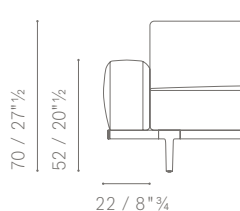

BRACCIOLI, MOBILE TERMINALE E MOBILE SCHIENALE / ARMRESTS, END UNIT AND BACK UNIT

È POSSIBILE REALIZZARE CONFIGURAZIONI SIMMETRICHE E ASIMMETRICHE UTILIZZANDO 3 BRACCIOLI DI DIVERSE ALTEZZE, UN MOBILE TERMINALE E UN MOBILE SCHIENALE.

IT'S POSSIBLE TO CREATE SYMMETRICAL OR ASYMMETRICAL COMPOSITIONS USING 3 DIFFERENT HEIGHTS FOR ARMRESTS, AN END TOP AND A BACK UNIT.

BRACCIOLI E TERMINALI DISPONIBILI / AVAILABLE ARMRESTS OR END UNIT

HIGH ARM

LARGE ARM

LOW ARM

END UNIT

PIEDI / FEET H. 19 cm