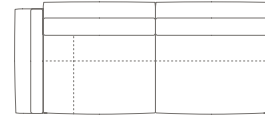

MODULI E DIVANI ANGOLARI / CORNER MODULES AND SOFAS

5614236

5614203

5614246

5614271

5614271

5614271

5614271

5614276

5614256

5614256