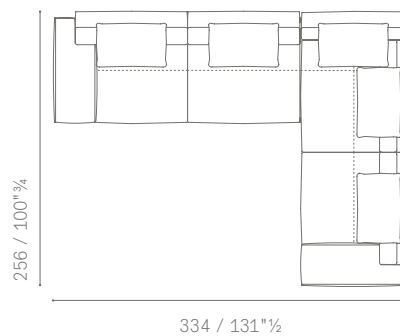

ESEMPIO DI COMPOSIZIONE 8 / LAYOUT EXAMPLE NO. 8

5614291 Large 2 seater sofa 1 large arm sx
5614271 Corner large 2 seater sofa sx with 1 large arm
suggested extra cushions
n. 5 **5614565** back cushions 65×65