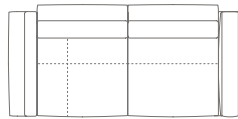

MODULI COMPONIBILI E TERMINALI / SECTIONAL MODULES AND SOFAS

5614146

MODULI E DIVANI ANGOLARI / CORNER MODULES AND SOFAS

POLTRONA LARGE ANGOLARE CON PANCA
CORNER LARGE ARMCHAIR WITH BENCH
DIVANI 2 POSTI ANGOLARI
CORNER 2-SEATER SOFAS
DIVANI 2 POSTI LARGE ANGOLARI
CORNER LARGE 2-SEATER SOFAS
DIVANI 3 POSTI ANGOLARI
CORNER 3 SEATER SOFAS
DIVANI 3 POSTI LARGE ANGOLARI
CORNER LARGE 3-SEATER SOFAS

5614124

5614201

5614201

5614201

5614206

5614236

5614236