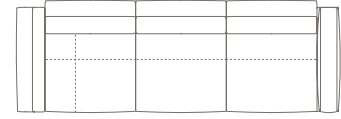

MODULI E DIVANI ANGOLARI / CORNER MODULES AND SOFAS

5614301

5614301

5614306

5614336

5614336

5614336

5614305

5614371

5614371

5614371