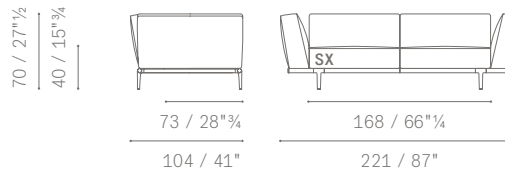

MODULI COMPONIBILI E TERMINALI / SECTIONAL MODULES AND SOFAS

5614146

MODULI E DIVANI ANGOLARI / CORNER MODULES AND SOFAS

POLTRONA LARGE ANGOLARE CON PANCA
CORNER LARGE ARMCHAIR WITH BENCH
DIVANI 2 POSTI ANGOLARI
CORNER 2-SEATER SOFAS
DIVANI 2 POSTI LARGE ANGOLARI
CORNER LARGE 2-SEATER SOFAS
DIVANI 3 POSTI ANGOLARI
CORNER 3 SEATER SOFAS
DIVANI 3 POSTI LARGE ANGOLARI
CORNER LARGE 3-SEATER SOFAS

5614124

5614201

5614201

5614201

5614206

5614236

5614236