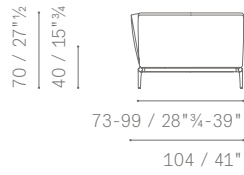

MODULI E DIVANI ANGOLARI / CORNER MODULES AND SOFAS

5614236

5614203

5614246

5614271

5614271

5614271

5614271

5614276

5614256

5614256