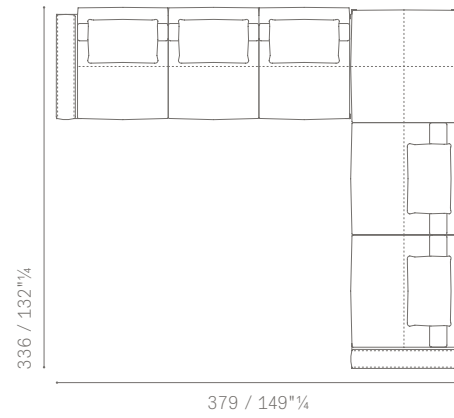

ESEMPIO DI COMPOSIZIONE 3 / LAYOUT EXAMPLE NO. 3

5614321 3 seater sofa 1 low arm sx
5614294 Large 2 seater sofa 1 low arm with corner bench sx
suggested extra cushions
n. 5 5614565 Back cushions 65×65