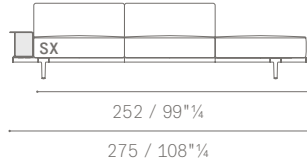

MODULI E DIVANI ANGOLARI / CORNER MODULES AND SOFAS

5614236

5614203

5614246

5614271

5614271

5614271

5614271

5614276

5614256

5614256