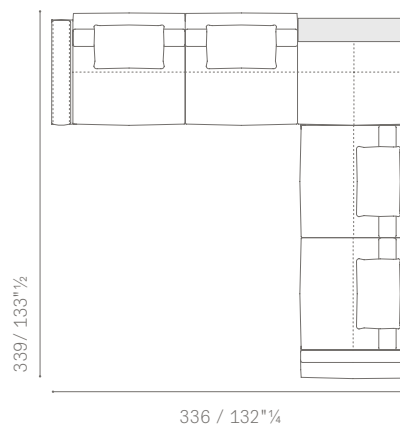

ESEMPIO DI COMPOSIZIONE 7 / LAYOUT EXAMPLE NO. 7

5614385 Large 3 seater sofa 1 low arm with corner back unit dx
5614291 Large 2 seater sofa 1 high arm dx
suggested extra cushions
n. 4 **5614565** back cushions 65×65