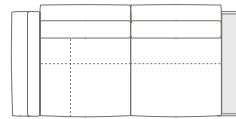

MODULI COMPONIBILI E TERMINALI / SECTIONAL MODULES AND SOFAS

5614146

MODULI E DIVANI ANGOLARI / CORNER MODULES AND SOFAS

POLTRONA LARGE ANGOLARE CON PANCA
CORNER LARGE ARMCHAIR WITH BENCH
DIVANI 2 POSTI ANGOLARI
CORNER 2-SEATER SOFAS
DIVANI 2 POSTI LARGE ANGOLARI
CORNER LARGE 2-SEATER SOFAS
DIVANI 3 POSTI ANGOLARI
CORNER 3 SEATER SOFAS
DIVANI 3 POSTI LARGE ANGOLARI
CORNER LARGE 3-SEATER SOFAS

5614124

5614201

5614201

5614201

5614206

5614236

5614236