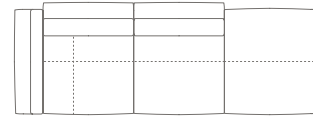

MODULI E DIVANI ANGOLARI / CORNER MODULES AND SOFAS

5614236

5614203

5614246

5614271

5614271

5614271

5614271

5614276

5614256

5614256