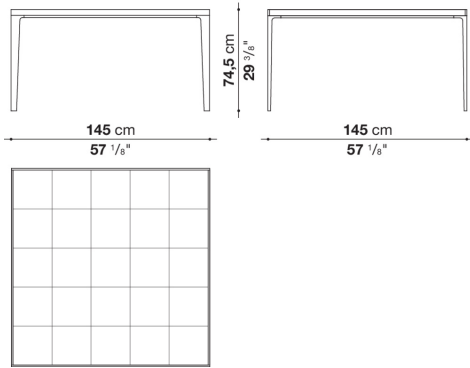

Technical drawings

LXT14Q