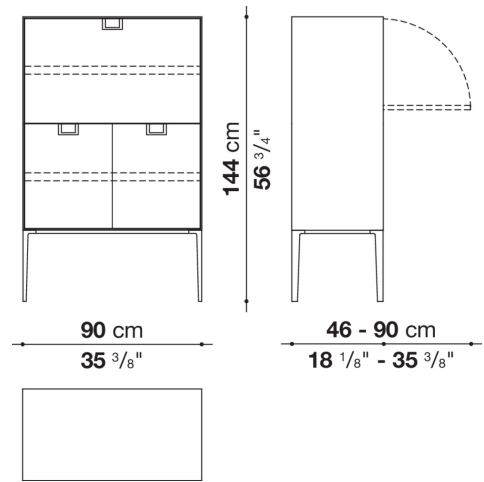

Technical drawings

LX03

LX02

LX04

LX05