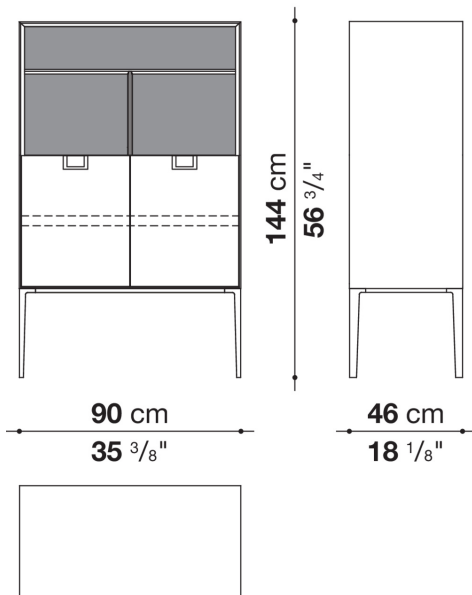

Technical drawings

LX03

LX04

LX05