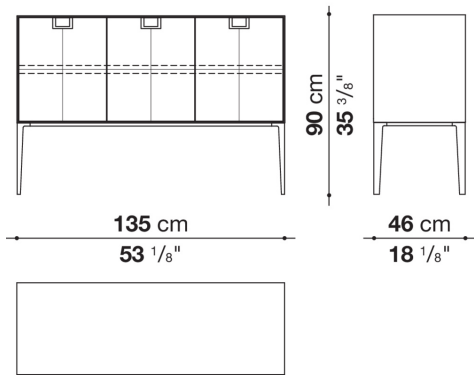

LX12LQ

LX14LQ