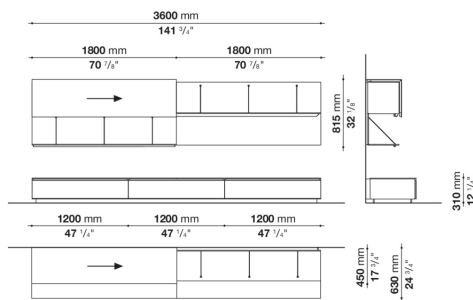

Technical drawings

PB004