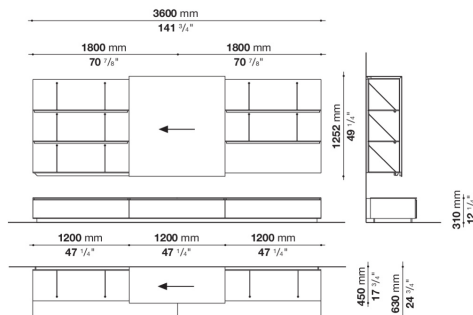

Technical drawings

PB007