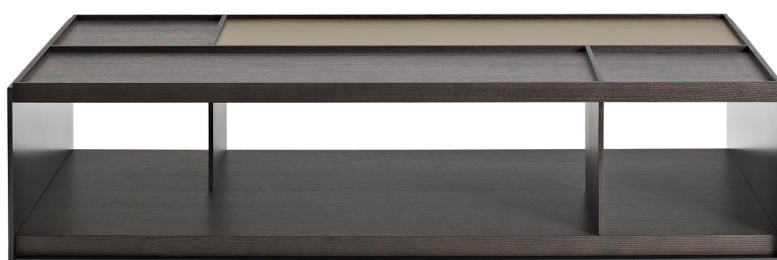

Surface

SMALL TABLES

2010

Vincent Van Duysen

Description

Minimalist, geometric, linear, almost modular, Surface is a series of multipurpose, highly customisable small tables inspired, in the words of the designer, by a painting by Piet Mondrian and the sculptures of Donald Judd. Skilfully combining wood, metal and satin and glossy colours, they express a poetic design that moves between reduced forms, essential materials and natural colour choices. Sober features that never issue from simplification but rather from a subtle quest for balance.

Technical information

Frame (TSF120-TSF150A-TSF150B)

veneered wood particles panel

Frame (TSF120V-TSF150AV-TSF150BV-TSF150CV)

solid wood, veneered wood particles panel

Section (TSF120V-TSF150AV-TSF150BV-TSF150CV)

MDF wood fibre panel

Side

steel sheet or HPL stratified laminate panel

Baseboard

drawn steel or HPL stratified laminate panel

Adjustable feet

steel and plastic material

Technical drawings