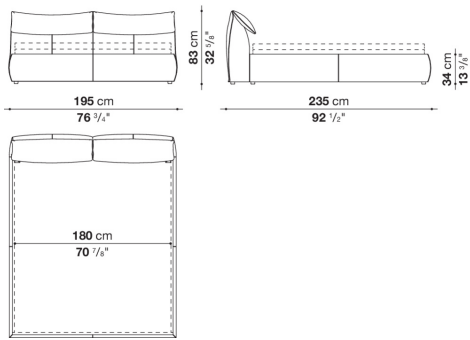

Technical information

Bed sides

multi-layered wood panel, shaped polyurethane, polyester fibre cover

Headboard

tubular steel and steel profiles, flexible cold shaped polyurethane foam, polyester fibre cover

Feet

plastic material

Cover

fabric or leather

Technical drawings

LBL153

LBL160

LBL180