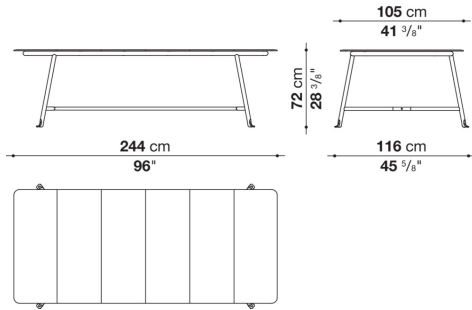

Technical drawings

TBE244