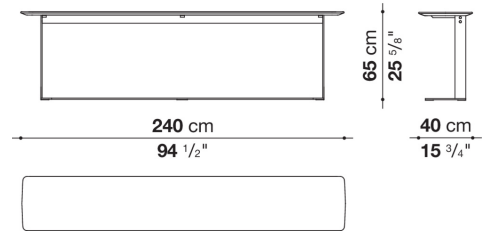

Technical drawings

EC240