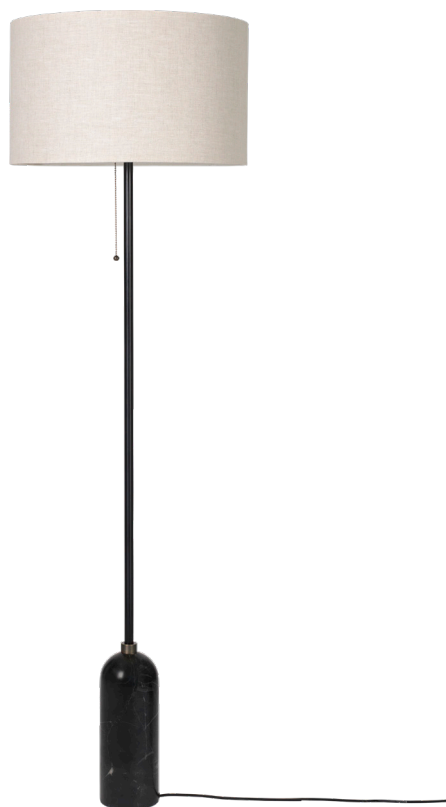

## Gravity Floor Lamp, UK

Designed by Space Copenhagen - 2018

### ITEM NUMBER

Gravity Floor Lamp, UK (Base: Blackened Steel, Shade: White)	10012239
Gravity Floor Lamp, UK (Base: Blackened Steel, Shade: Canvas)	10012238
Gravity Floor Lamp, UK (Base: Black Marble, Shade: White)	10012244
Gravity Floor Lamp, UK (Base: Black Marble, Shade: Canvas)	10012245
Gravity Floor Lamp, UK (Base: Grey Marble, Shade: White)	10012251
Gravity Floor Lamp, UK (Base: Grey Marble, Shade: Canvas)	10012250
Gravity Floor Lamp, UK (Base: White Marble, Shade: White)	10012257
Gravity Floor Lamp, UK (Base: White Marble, Shade: Canvas)	10012256

### DESCRIPTION

The Gravity Collection designed by Space Copenhagen, consisting of two table lamps, a floor lamp, two pendants and now also two wall lamps is aesthetically contrasting strength and fragility. Taking its name from the lamp's distinctive balance between the anchoring of the heavy, cylindrical base and the lightweight, airy shade, it beautifully merges into a sculptural whole. Blending understated elegance, clean functionality and effortless in its own succinct and simple way, the Gravity Lamp gives an ambient and subtle light display and creates different moods and expressions depending on the choice of size and combination of materiality.

## Dimensions

LAMP WIDTH

50 cm

LAMP DEPTH

50 cm

LAMP HEIGHT

169 cm

SHADE DIAMETER