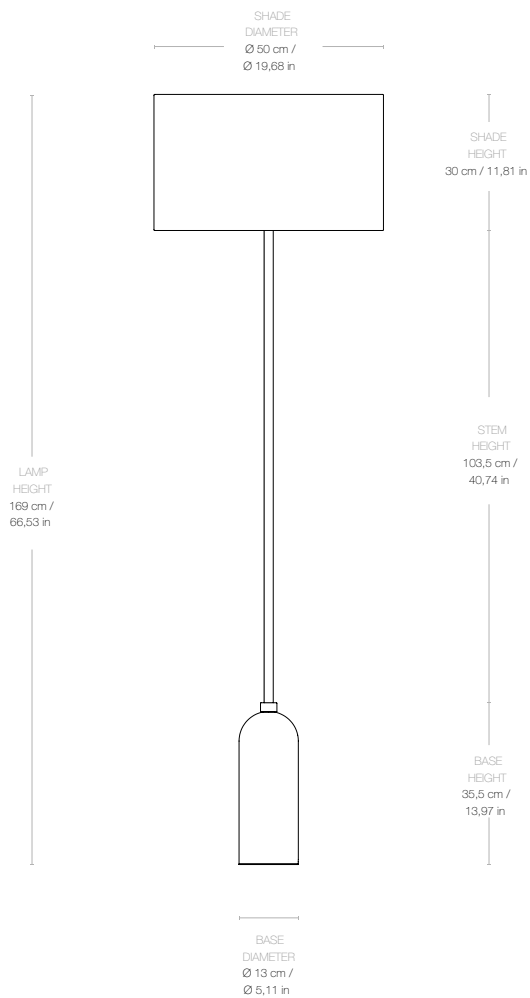

### ITEM NUMBER

Gravity Floor Lamp, UK (Base: Blackened Steel, Shade: White)	10012239
Gravity Floor Lamp, UK (Base: Blackened Steel, Shade: Canvas)	10012238
Gravity Floor Lamp, UK (Base: Black Marble, Shade: White)	10012244
Gravity Floor Lamp, UK (Base: Black Marble, Shade: Canvas)	10012245
Gravity Floor Lamp, UK (Base: Grey Marble, Shade: White)	10012251
Gravity Floor Lamp, UK (Base: Grey Marble, Shade: Canvas)	10012250
Gravity Floor Lamp, UK (Base: White Marble, Shade: White)	10012257
Gravity Floor Lamp, UK (Base: White Marble, Shade: Canvas)	10012256

### DESCRIPTION

The Gravity Collection designed by Space Copenhagen, consisting of two table lamps, a floor lamp, two pendants and now also two wall lamps is aesthetically contrasting strength and fragility. Taking its name from the lamp's distinctive balance between the anchoring of the heavy, cylindrical base and the lightweight, airy shade, it beautifully merges into a sculptural whole. Blending understated elegance, clean functionality and effortless in its own succinct and simple way, the Gravity Lamp gives an ambient and subtle light display and creates different moods and expressions depending on the choice of size and combination of materiality.

## Dimensions

LAMP WIDTH

50 cm

LAMP DEPTH

50 cm

LAMP HEIGHT

169 cm

SHADE DIAMETER

Ø 50 cm

SHADE HEIGHT

30 cm

BASE DIAMETER

Ø 13 cm

BASE HEIGHT

35,5 cm

STEM HEIGHT	40,74 cm
CORD LENGTH	300 cm