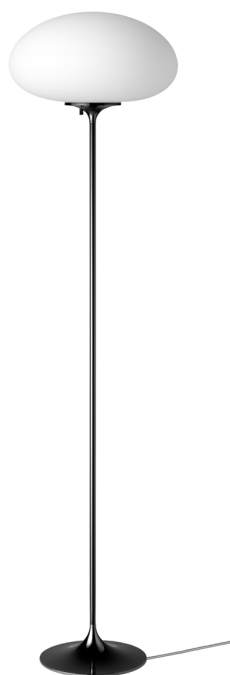

Stemlite Floor Lamp - H150, EU

Designed by Bill Curry - 1962

ITEM NUMBER	Stemlite Floor Lamp - H150, EU (Black Chrome)	10092463
	Stemlite Floor Lamp - H150, EU (Pebble Grey)	10092464
	Stemlite Floor Lamp - H150, EU (Black Red)	10092465

DESCRIPTION

The Stemlite (1962) was the first 'total look' lamp, a pioneering new typology conceived by American Designer Bill Curry, which replaced the traditional base-plus-shade form with a single self-contained unit comprising interchangeable modules. His debut design, the much-emulated Stemlite, was named "most influential lamp of the year" by Industrial Design Magazine in 1965, used on the set of the original Star Trek TV series, and remained in production until 1977. Now remastered by GUBI after almost half a century, the new collection comprises two table lamps, two floor lamps and a new pendant – a simple inversion of the original design – in a contemporary yet authentic color palette.

Today's Stemlite remains true to Curry's designs, comprising three of the original heights: two table heights, one of which was originally conceived as a floor lamp and the original floor lamp height. A second, taller floor lamp has been added and a pendant light has been engineered by simply flipping the original design upside-down. A counterweight has been hidden in the negative space created by the geometry of the foot of the upright lamps to meet contemporary safety requirements regarding stability and versions of the floor and pendant lights with new larger globes are also available.

Materials & Finishes

SHADE	Frosted Glass
	
STEM	Black Chrome, Pebble Grey (RAL 7032, Gloss 60), Black Red (RAL 3007, Gloss 60)
	
BASE	Black Chrome, Pebble Grey (RAL 7032, Gloss 60), Black Red (RAL 3007, Gloss 60)
	
CORD SHAPE	Round
CORD COLOR	Grey textile
MATERIALS	Glass shade, steel stem, aluminium base