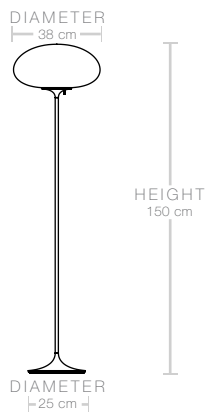

DESCRIPTION

The Stemlite (1962) was the first 'total look' lamp, a pioneering new typology conceived by American Designer Bill Curry, which replaced the traditional base-plus-shade form with a single self-contained unit comprising interchangeable modules. His debut design, the much-emulated Stemlite, was named "most influential lamp of the year" by Industrial Design Magazine in 1965, used on the set of the original Star Trek TV series, and remained in production until 1977. Now remastered by GUBI after almost half a century, the new collection comprises two table lamps, two floor lamps and a new pendant – a simple inversion of the original design – in a contemporary yet authentic color palette.

Today's Stemlite remains true to Curry's designs, comprising three of the original heights: two table heights, one of which was originally conceived as a floor lamp and the original floor lamp height. A second, taller floor lamp has been added and a pendant light has been engineered by simply flipping the original design upside-down. A counterweight has been hidden in the negative space created by the geometry of the foot of the upright lamps to meet contemporary safety requirements regarding stability and versions of the floor and pendant lights with new larger globes are also available.

Dimensions & Weight

LAMP HEIGHT	150 cm
LAMP STAND	Ø25 cm
SHADE DIAMETER	Ø38 cm
SHADE HEIGHT	20 cm
CORD LENGTH	220 cm
TOTAL WEIGHT	8.2 kg

Packaging - Base

NUMBER OF PARCELS	1
PACKAGING LENGTH	142 cm
PACKAGING WIDTH	32 cm
PACKAGING HEIGHT	29 cm
PACKAGING WEIGHT	3.3 kg
GROSS WEIGHT	10 kg

Packaging - Shade

NUMBER OF PARCELS	1
PACKAGING LENGTH	45 cm
PACKAGING WIDTH	27 cm
PACKAGING HEIGHT	45 cm
PACKAGING WEIGHT	0.9 kg
GROSS WEIGHT	2.5 kg

Electrical Specifications

BULB SOCKET	E27
RECOMMENDED BULB	Frosted bulb, 8W LED, 800-900 lm (Max W 12 LED)
SWITCH	Rotary on/off, and Dimmable on base
VOLTAGE	240V
BULB INCLUDED	No
PLUG TYPE	EU - Type C, 2pin