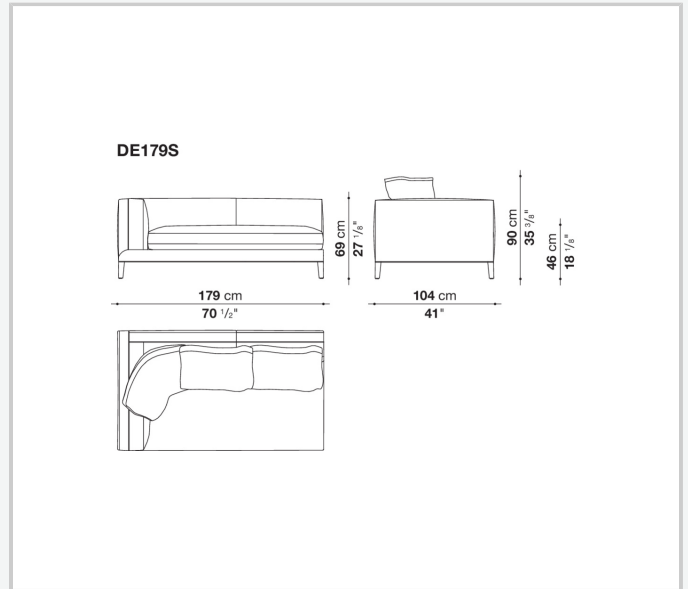

Technical drawings