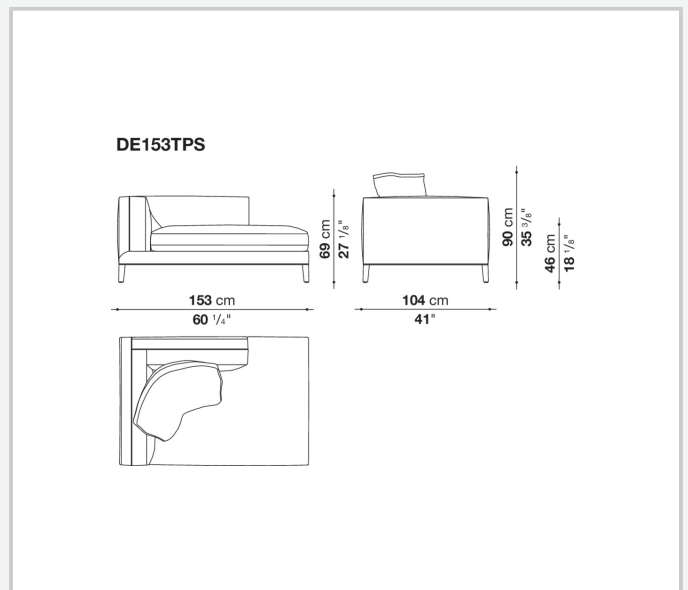

DE153PS

Technical drawings