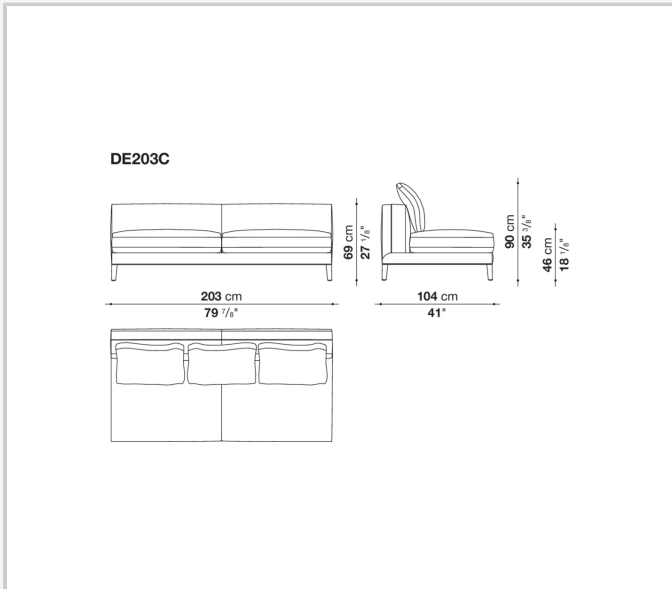

Technical drawings