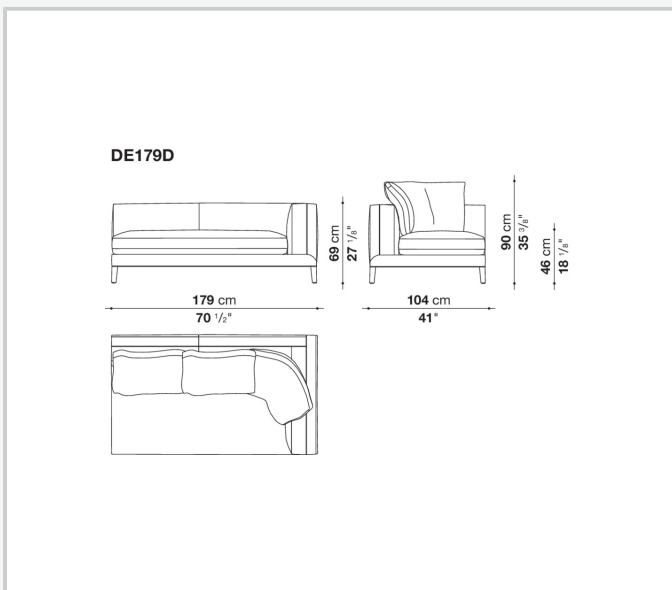

DE153TPD

Technical drawings