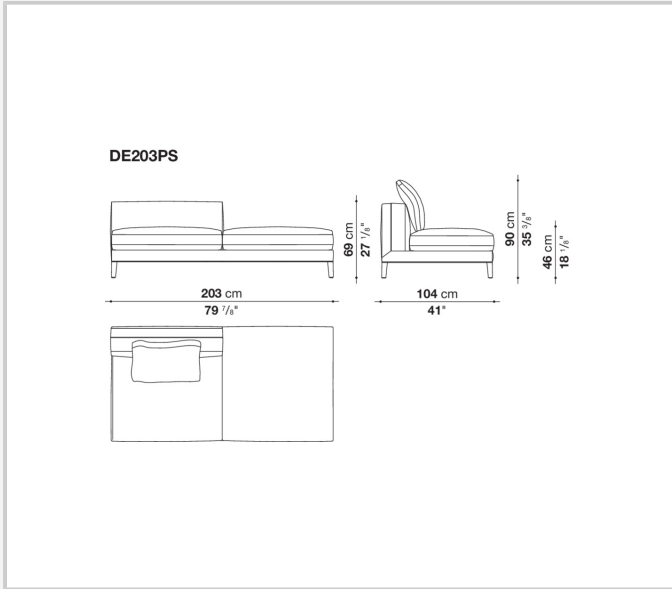

Technical drawings