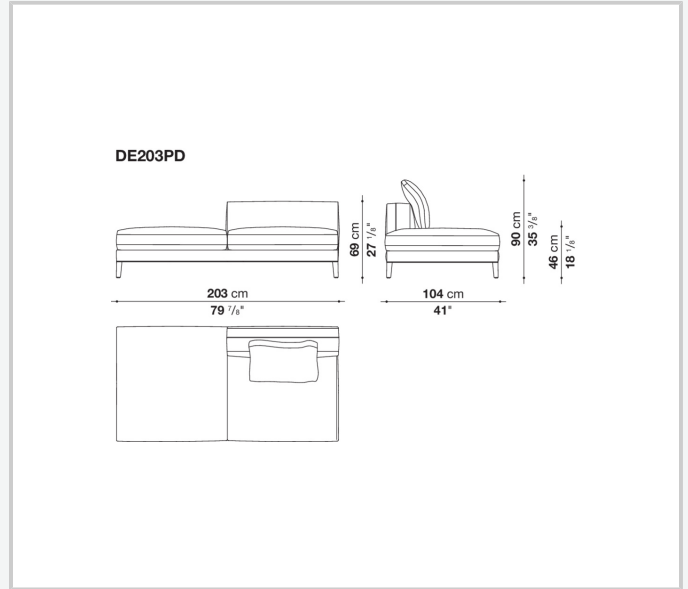

Technical drawings