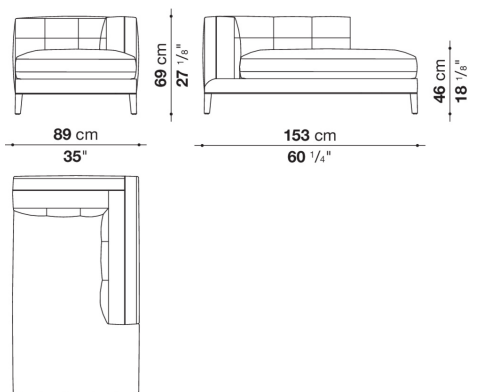

DE203

9TD153LD