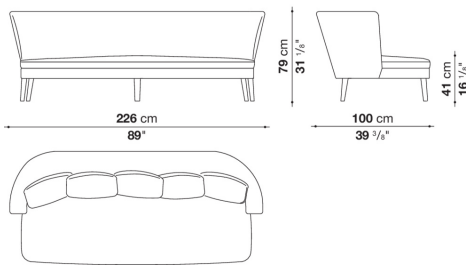

## Technical information

---

Internal frame  
tubular steel and steel profiles  
Internal frame upholstery  
Bayfit® flexible cold shaped polyurethane foam, polyester fibre cover  
Seat cushion upholstery  
shaped polyurethane, sterilized down, polyester fibre cover  
Back cushion (FB40-FB60)  
down feather and polyester fibre, box style typology  
Chaise longue back cushion (2807)  
sterilized down, polyester fibre, polyester fibre cover  
Legs  
thermoplastic material or covered in fabric or leather  
Base-frame  
solid wood  
Ferrules  
thermoplastic material  
Cover  
fabric (blanket stitching) or leather (blanket stitching or raised stitching)

# Technical drawings

**2852T**

**2853T**

**2802BT**

**2802AT**

**2803BT**

**2852CT**

2853CT