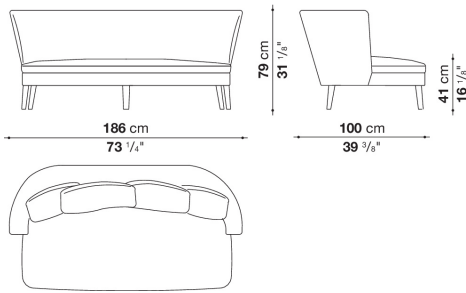

## Technical information

---

Internal frame  
tubular steel and steel profiles  
Internal frame upholstery  
Bayfit® flexible cold shaped polyurethane foam, polyester fibre cover  
Seat cushion upholstery  
shaped polyurethane, sterilized down, polyester fibre cover  
Back cushion (FB40-FB60)  
down feather and polyester fibre, box style typology  
Chaise longue back cushion (2807)  
sterilized down, polyester fibre, polyester fibre cover  
Legs  
thermoplastic material or covered in fabric or leather  
Base-frame  
solid wood  
Ferrules  
thermoplastic material  
Cover  
fabric (blanket stitching) or leather (blanket stitching or raised stitching)

# Technical drawings

**2852T**

**2853T**

**2802BT**

**2802AT**

**2803BT**

**2852CT**

2853CT