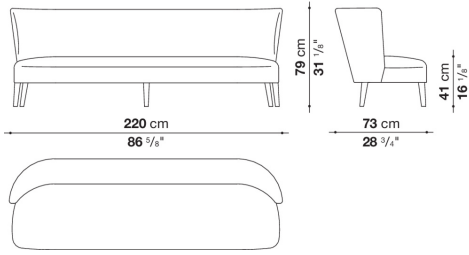

## Technical information

---

Internal frame  
tubular steel and steel profiles  
Internal frame upholstery  
Bayfit® flexible cold shaped polyurethane foam, polyester fibre cover  
Seat cushion upholstery  
shaped polyurethane, sterilized down, polyester fibre cover  
Back cushion (FB40-FB60)  
down feather and polyester fibre, box style typology  
Chaise longue back cushion (2807)  
sterilized down, polyester fibre, polyester fibre cover  
Legs  
thermoplastic material or covered in fabric or leather  
Base-frame  
solid wood  
Ferrules  
thermoplastic material  
Cover  
fabric (blanket stitching) or leather (blanket stitching or raised stitching)

# Technical drawings

**2852T**

**2853T**

**2802BT**

**2802AT**

**2803BT**

**2852CT**

2853CT