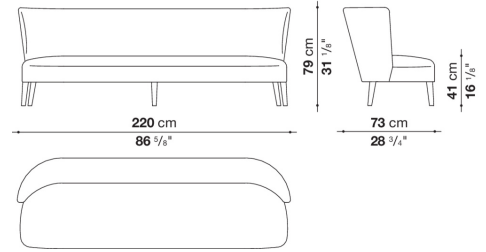

## Technical information

---

Internal frame  
tubular steel and steel profiles  
Internal frame upholstery  
Bayfit® flexible cold shaped polyurethane foam, polyester fibre cover  
Seat cushion upholstery  
shaped polyurethane, sterilized down, polyester fibre cover  
Back cushion (FB40-FB60)  
down feather and polyester fibre, box style typology  
Chaise longue back cushion (2807)  
sterilized down, polyester fibre, polyester fibre cover  
Legs  
thermoplastic material or covered in fabric or leather  
Base-frame  
solid wood  
Ferrules  
thermoplastic material  
Cover  
fabric (blanket stitching) or leather (blanket stitching or raised stitching)

# Technical drawings

**2852T**

**2853T**

**2802BT**

**2802AT**

**2803BT**

**2852CT**

2853CT