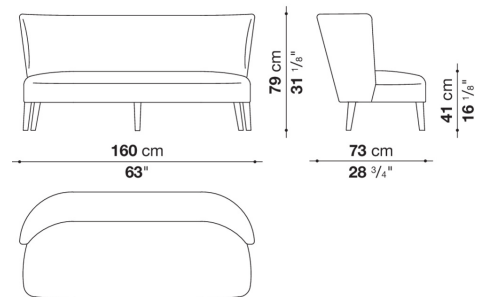

## Technical information

---

Internal frame  
tubular steel and steel profiles  
Internal frame upholstery  
Bayfit® flexible cold shaped polyurethane foam, polyester fibre cover  
Seat cushion upholstery  
shaped polyurethane, sterilized down, polyester fibre cover  
Back cushion (FB40-FB60)  
down feather and polyester fibre, box style typology  
Chaise longue back cushion (2807)  
sterilized down, polyester fibre, polyester fibre cover  
Legs  
thermoplastic material or covered in fabric or leather  
Base-frame  
solid wood  
Ferrules  
thermoplastic material  
Cover  
fabric (blanket stitching) or leather (blanket stitching or raised stitching)

# Technical drawings

**2852T**

**2853T**

**2802BT**

**2802AT**

**2803BT**

**2852CT**

2853CT