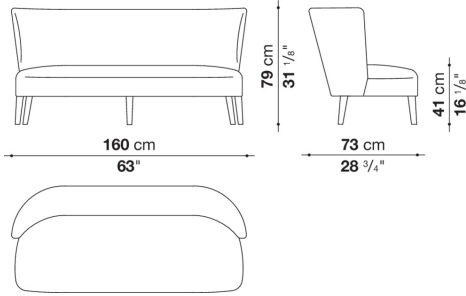

Technical drawings

2852T