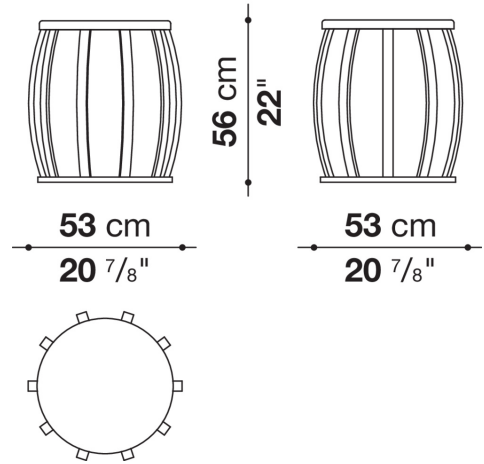

Technical information

Top (SM40T-SM53T)

solid wood

Top (SM80T)

solid wood and veneered wood particles panel

Tray (SM47V)

structural expanded polyurethane foam or solid wood and MDF wood fibre panel

Frame

solid wood

Feet

plastic material

Technical drawings

SM40T

SM53T

SM47V

SM80T