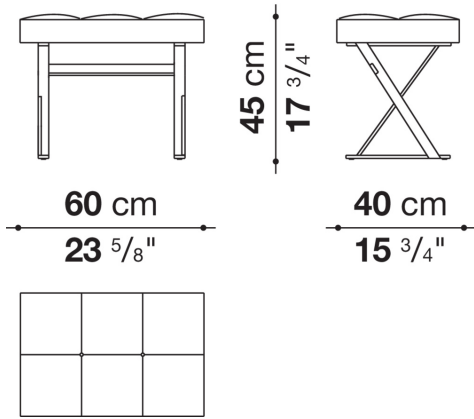

Technical drawings

SMP6