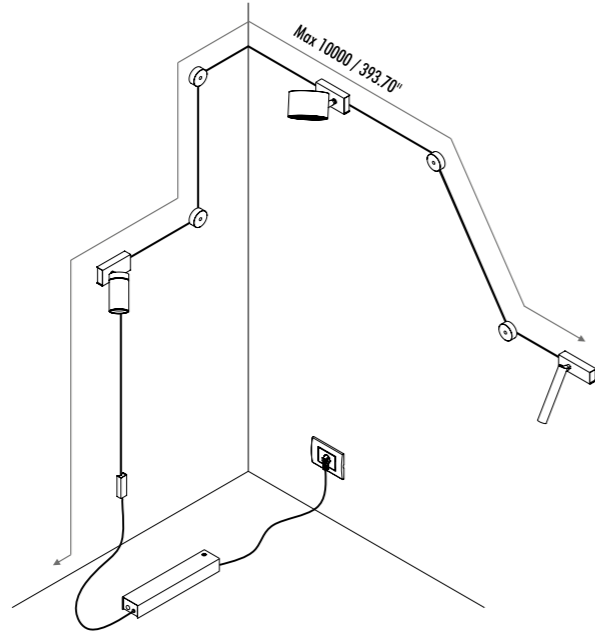

The sizes are expressed in millimeters / inches.

DESIGN MICHELE GROPPI - 2022
WALL LAMP - METAL - MIRROR

REFLEX

1A0850403.27.40	STANDARD - 2700K - ENDLESS	48 V DC - 23 W LED
1A0850403.30.40	STANDARD - 3000K - ENDLESS	2700K - 2158 lm - CRI > 90 / 3000K - 2320 lm - CRI > 90
		MIRROR TOP (DOWN) WITH BLACK BACK SIDE (UP)
		COMPULSORY ENDLESS POWER SUPPLY KIT NOT INCLUDED

POWER SUPPLY KIT WITH PLUG

WALL AND CEILING ROSE KIT

REMOTE POWER SUPPLY KIT

1A3470300.00.00	MATT WHITE - 5 m / 196.85"	ENDLESS - MAX 150 W - MAX 48 V DC - MAX 4 A	
1A3470400.00.00	MATT BLACK - 5 m / 196.85"		
1A0050300.00.00	MATT WHITE - 10 m / 393.70"		
1A0050400.00.00	MATT BLACK - 10 m / 393.70"		
1A0370000.00.00	STANDARD	FIXING ROUGH WALLS KIT - 2,5 m / 98.42"	
1A3480300.00.00	MATT WHITE	TERMINAL BOX WITH 2 TERMINALS INCLUDED	
1A3480400.00.00	MATT BLACK		
1A0030300.00.00	MATT WHITE	POWER BASE FOR INSTALLATION WITH PLUG KIT	
1A0030400.00.00	MATT BLACK		
1A0810303.00.00	MATT WHITE	POWER BASE FOR INSTALLATION WITH REMOTE KIT	
1A0810403.00.00	MATT BLACK		
1A3490000.00.00	STANDARD	TERMINALS - 2 PIECES	