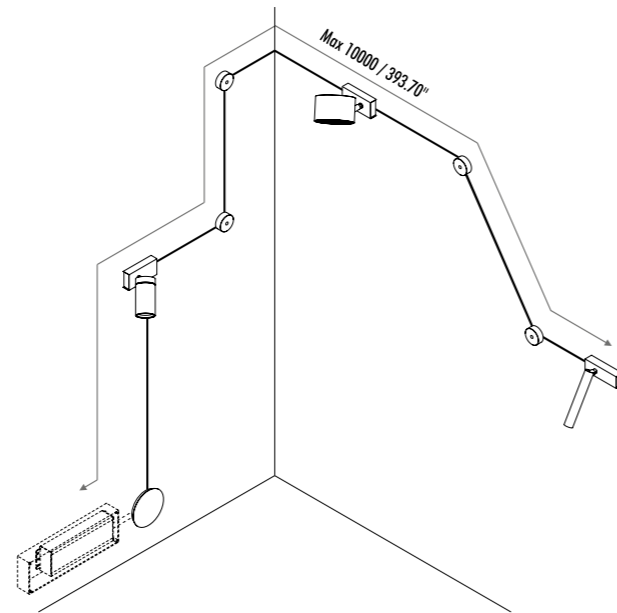

REMOTE POWER SUPPLY KIT

COMPULSORY POWER SUPPLY KIT FOR ENDLESS DIMMABLE SYSTEM

1A1340303.00.06	MATT WHITE	POWER SUPPLY KIT WITH PLUG - DIMMER INPUT 120 V - 60 Hz - OUTPUT 48 V DC - 60 W - IP20	
1A1340403.00.06	MATT BLACK		

1A4090303.00.07	MATT WHITE - DIM	WALL - CEILING ROSE KIT INPUT 120 V - 60 Hz - OUTPUT 48 V DC - 60 W - IP20 DALI - PUSH - 0/1-10 V DIMMABLE	
1A4090403.00.07	MATT BLACK - DIM		

1A1800303.00.06	MATT WHITE	POWER SUPPLY KIT WITH PLUG - DIMMER INPUT 120 V - 60 Hz - OUTPUT 48 V DC - 90 W - IP20	
1A1800403.00.06	MATT BLACK		

1A1810303.00.07	MATT WHITE - DIM	WALL - CEILING ROSE KIT INPUT 120 V - 60 Hz - OUTPUT 48 V DC - 90 W - IP20 DALI - PUSH - 0/1-10 V DIMMABLE	
1A1810403.00.07	MATT BLACK - DIM		

COMPULSORY POWER SUPPLY KIT FOR ENDLESS DIMMABLE SYSTEM

1Z1120600	STANDARD	REMOTE DRIVER INPUT 120 V - 60 Hz - OUTPUT 48 V DC - 60 W - IP20 1-10 V DIMMABLE	

1Z1120290	STANDARD - ON/OFF	REMOTE DRIVER INPUT 120 V - 60 Hz - OUTPUT 48 V DC - 90 W - IP20	

1Z2170020	STANDARD	CONTROLLER DALI - PUSH - 1-10 V - IP20