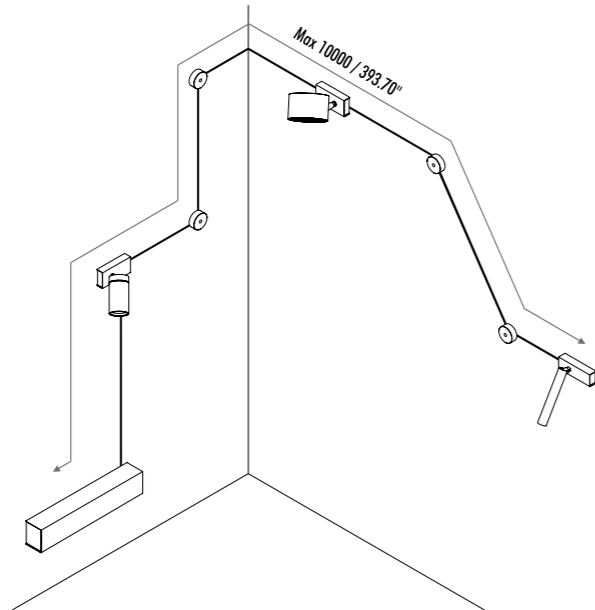

The sizes are expressed in millimeters / inches.

DESIGN MICHELE GROPPI - 2022
WALL LAMP - METAL - MIRROR

REFLEX

1A0850403.27.40	STANDARD - 2700K - ENDLESS	48 V DC - 23 W LED
1A0850403.30.40	STANDARD - 3000K - ENDLESS	2700K - 2158 lm - CRI > 90 / 3000K - 2320 lm - CRI > 90
		MIRROR TOP (DOWN) WITH BLACK BACK SIDE (UP)
		COMPULSORY ENDLESS POWER SUPPLY KIT NOT INCLUDED

POWER SUPPLY KIT WITH PLUG

WALL AND CEILING ROSE KIT

REMOTE POWER SUPPLY KIT

1A3470300.00.00	MATT WHITE - 5 m / 196.85"	ENDLESS - MAX 150 W - MAX 48 V DC - MAX 4 A	
1A3470400.00.00	MATT BLACK - 5 m / 196.85"		
1A0050300.00.00	MATT WHITE - 10 m / 393.70"		
1A0050400.00.00	MATT BLACK - 10 m / 393.70"		
1A0370000.00.00	STANDARD	FIXING ROUGH WALLS KIT - 2,5 m / 98.42"	
1A3480300.00.00	MATT WHITE	TERMINAL BOX WITH 2 TERMINALS INCLUDED	
1A3480400.00.00	MATT BLACK		
1A0030300.00.00	MATT WHITE	POWER BASE FOR INSTALLATION WITH PLUG KIT	
1A0030400.00.00	MATT BLACK		
1A0810303.00.00	MATT WHITE	POWER BASE FOR INSTALLATION WITH REMOTE KIT	
1A0810403.00.00	MATT BLACK		
1A3490000.00.00	STANDARD	TERMINALS - 2 PIECES	