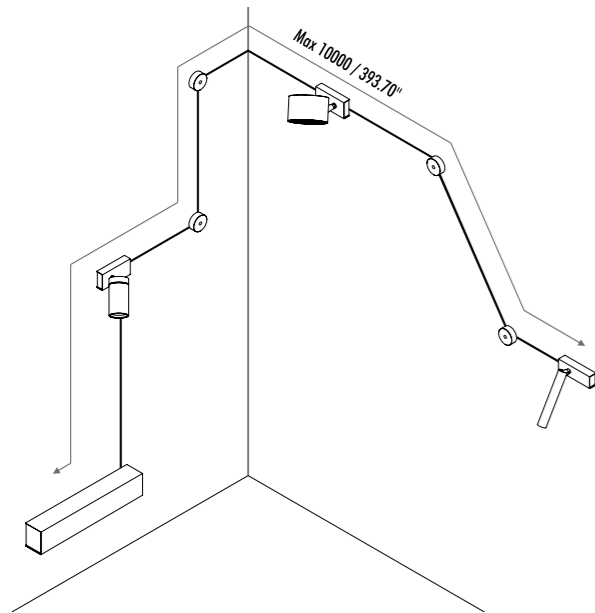

COMPULSORY POWER SUPPLY KIT FOR ENDLESS DIMMABLE SYSTEM

1A1340303.00.06	MATT WHITE	POWER SUPPLY KIT WITH PLUG - DIMMER INPUT 120 V - 60 Hz - OUTPUT 48 V DC - 60 W - IP20	
1A1340403.00.06	MATT BLACK		

1A4090303.00.07	MATT WHITE - DIM	WALL - CEILING ROSE KIT INPUT 120 V - 60 Hz - OUTPUT 48 V DC - 60 W - IP20 DALI - PUSH - 0/1-10 V DIMMABLE	
1A4090403.00.07	MATT BLACK - DIM		

1A1800303.00.06	MATT WHITE	POWER SUPPLY KIT WITH PLUG - DIMMER INPUT 120 V - 60 Hz - OUTPUT 48 V DC - 90 W - IP20	
1A1800403.00.06	MATT BLACK		

1A1810303.00.07	MATT WHITE - DIM	WALL - CEILING ROSE KIT INPUT 120 V - 60 Hz - OUTPUT 48 V DC - 90 W - IP20 DALI - PUSH - 0/1-10 V DIMMABLE	
1A1810403.00.07	MATT BLACK - DIM		

COMPULSORY POWER SUPPLY KIT FOR ENDLESS DIMMABLE SYSTEM

1Z1120600	STANDARD	REMOTE DRIVER INPUT 120 V - 60 Hz - OUTPUT 48 V DC - 60 W - IP20 1-10 V DIMMABLE	

1Z1120290	STANDARD - ON/OFF	REMOTE DRIVER INPUT 120 V - 60 Hz - OUTPUT 48 V DC - 90 W - IP20	

1Z2170020	STANDARD	CONTROLLER DALI - PUSH - 1-10 V - IP20