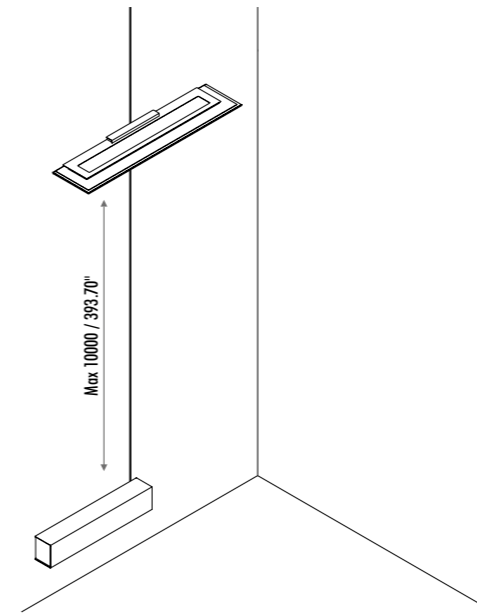

The sizes are expressed in millimeters / inches.

DESIGN MICHELE GROPPI - 2022
WALL LAMP - METAL - MIRROR

REFLEX

1A0850403.27.40	STANDARD - 2700K - ENDLESS	48 V DC - 23 W LED
1A0850403.30.40	STANDARD - 3000K - ENDLESS	2700K - 2158 lm - CRI > 90 / 3000K - 2320 lm - CRI > 90
		MIRROR TOP (DOWN) WITH BLACK BACK SIDE (UP)
		COMPULSORY ENDLESS POWER SUPPLY KIT NOT INCLUDED

POWER SUPPLY KIT WITH PLUG

WALL AND CEILING ROSE KIT

REMOTE POWER SUPPLY KIT

1A3470300.00.00	MATT WHITE - 5 m / 196.85"	ENDLESS - MAX 150 W - MAX 48 V DC - MAX 4 A	
1A3470400.00.00	MATT BLACK - 5 m / 196.85"		
1A0050300.00.00	MATT WHITE - 10 m / 393.70"		
1A0050400.00.00	MATT BLACK - 10 m / 393.70"		
1A0370000.00.00	STANDARD	FIXING ROUGH WALLS KIT - 2,5 m / 98.42"	
1A3480300.00.00	MATT WHITE	TERMINAL BOX WITH 2 TERMINALS INCLUDED	
1A3480400.00.00	MATT BLACK		
1A0030300.00.00	MATT WHITE	POWER BASE FOR INSTALLATION WITH PLUG KIT	
1A0030400.00.00	MATT BLACK		
1A0810303.00.00	MATT WHITE	POWER BASE FOR INSTALLATION WITH REMOTE KIT	
1A0810403.00.00	MATT BLACK		
1A3490000.00.00	STANDARD	TERMINALS - 2 PIECES	