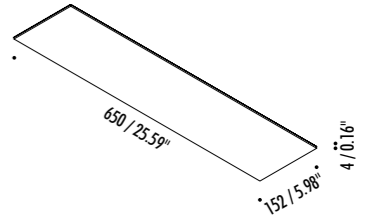

The sizes are expressed in millimeters / inches.

DESIGN MICHELE GROPPI - 2022
WALL LAMP - METAL - MIRROR

REFLEX

1A0850403.27.40	STANDARD - 2700K - ENDLESS	48 V DC - 23 W LED
1A0850403.30.40	STANDARD - 3000K - ENDLESS	2700K - 2158 lm - CRI > 90 / 3000K - 2320 lm - CRI > 90
		MIRROR TOP (DOWN) WITH BLACK BACK SIDE (UP)
		COMPULSORY ENDLESS POWER SUPPLY KIT NOT INCLUDED