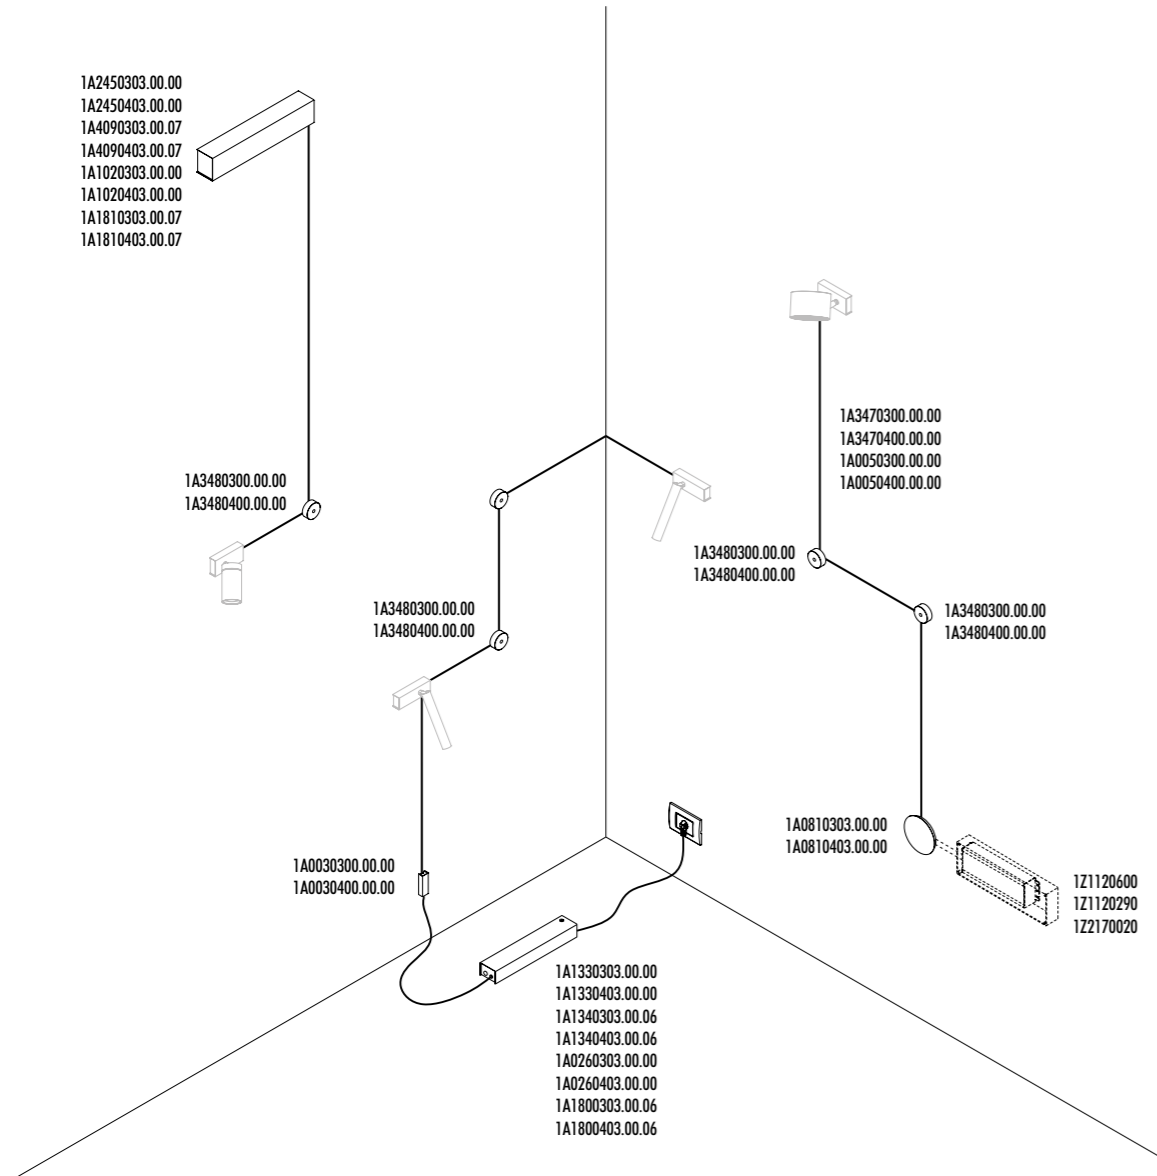

The sizes are expressed in millimeters / inches.

DESIGN MICHELE GROPPI - 2022
WALL LAMP - METAL - MIRROR

REFLEX

1A0850403.27.40	STANDARD - 2700K - ENDLESS	48 V DC - 23 W LED
1A0850403.30.40	STANDARD - 3000K - ENDLESS	2700K - 2158 lm - CRI > 90 / 3000K - 2320 lm - CRI > 90
		MIRROR TOP (DOWN) WITH BLACK BACK SIDE (UP)
		COMPULSORY ENDLESS POWER SUPPLY KIT NOT INCLUDED

POWER SUPPLY KIT WITH PLUG

WALL AND CEILING ROSE KIT

REMOTE POWER SUPPLY KIT

1A3470300.00.00	MATT WHITE - 5 m / 196.85"	ENDLESS - MAX 150 W - MAX 48 V DC - MAX 4 A	
1A3470400.00.00	MATT BLACK - 5 m / 196.85"		
1A0050300.00.00	MATT WHITE - 10 m / 393.70"		
1A0050400.00.00	MATT BLACK - 10 m / 393.70"		
1A0370000.00.00	STANDARD	FIXING ROUGH WALLS KIT - 2,5 m / 98.42"	
1A3480300.00.00	MATT WHITE	TERMINAL BOX WITH 2 TERMINALS INCLUDED	
1A3480400.00.00	MATT BLACK		
1A0030300.00.00	MATT WHITE	POWER BASE FOR INSTALLATION WITH PLUG KIT	
1A0030400.00.00	MATT BLACK		
1A0810303.00.00	MATT WHITE	POWER BASE FOR INSTALLATION WITH REMOTE KIT	
1A0810403.00.00	MATT BLACK		
1A3490000.00.00	STANDARD	TERMINALS - 2 PIECES	