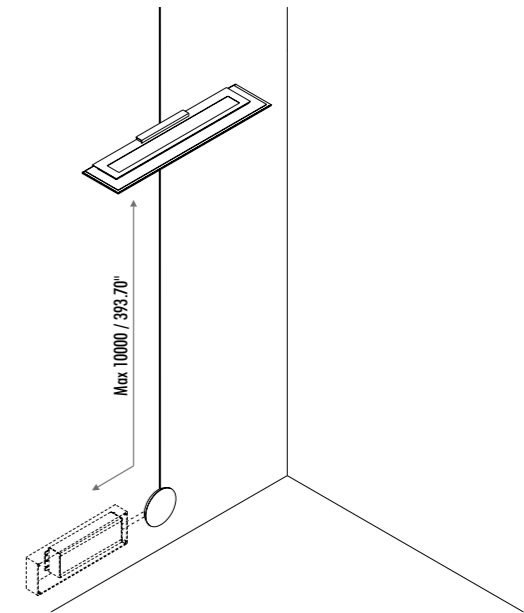

The sizes are expressed in millimeters / inches.

DESIGN MICHELE GROPPI - 2022
WALL LAMP - METAL - MIRROR

REFLEX

1A0850403.27.40	STANDARD - 2700K - ENDLESS	48 V DC - 23 W LED
1A0850403.30.40	STANDARD - 3000K - ENDLESS	2700K - 2158 lm - CRI > 90 / 3000K - 2320 lm - CRI > 90
		MIRROR TOP (DOWN) WITH BLACK BACK SIDE (UP)
		COMPULSORY ENDLESS POWER SUPPLY KIT NOT INCLUDED

POWER SUPPLY KIT WITH PLUG

WALL AND CEILING ROSE KIT

REMOTE POWER SUPPLY KIT

1A3470300.00.00	MATT WHITE - 5 m / 196.85"	ENDLESS - MAX 150 W - MAX 48 V DC - MAX 4 A	
1A3470400.00.00	MATT BLACK - 5 m / 196.85"		
1A0050300.00.00	MATT WHITE - 10 m / 393.70"		
1A0050400.00.00	MATT BLACK - 10 m / 393.70"		
1A0370000.00.00	STANDARD	FIXING ROUGH WALLS KIT - 2,5 m / 98.42"	
1A3480300.00.00	MATT WHITE	TERMINAL BOX WITH 2 TERMINALS INCLUDED	
1A3480400.00.00	MATT BLACK		
1A0030300.00.00	MATT WHITE	POWER BASE FOR INSTALLATION WITH PLUG KIT	
1A0030400.00.00	MATT BLACK		
1A0810303.00.00	MATT WHITE	POWER BASE FOR INSTALLATION WITH REMOTE KIT	
1A0810403.00.00	MATT BLACK		
1A3490000.00.00	STANDARD	TERMINALS - 2 PIECES	