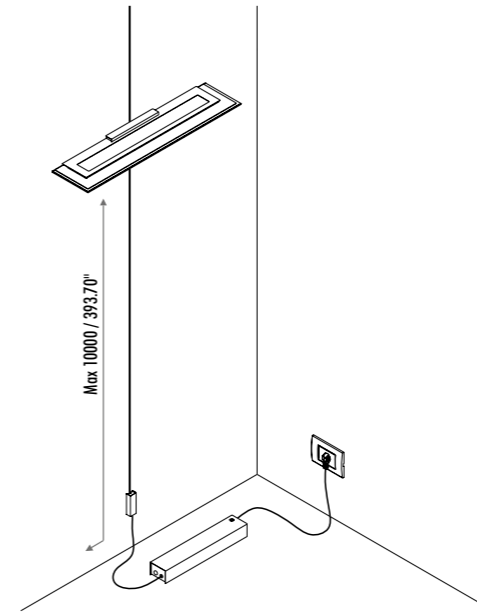

The sizes are expressed in millimeters / inches.

DESIGN MICHELE GROPPI - 2022
WALL LAMP - METAL - MIRROR

REFLEX

1A0850403.27.40	STANDARD - 2700K - ENDLESS	48 V DC - 23 W LED
1A0850403.30.40	STANDARD - 3000K - ENDLESS	2700K - 2158 lm - CRI > 90 / 3000K - 2320 lm - CRI > 90
		MIRROR TOP (DOWN) WITH BLACK BACK SIDE (UP)
		COMPULSORY ENDLESS POWER SUPPLY KIT NOT INCLUDED

POWER SUPPLY KIT WITH PLUG

WALL AND CEILING ROSE KIT

REMOTE POWER SUPPLY KIT

1A3470300.00.00	MATT WHITE - 5 m / 196.85"	ENDLESS - MAX 150 W - MAX 48 V DC - MAX 4 A	
1A3470400.00.00	MATT BLACK - 5 m / 196.85"		
1A0050300.00.00	MATT WHITE - 10 m / 393.70"		
1A0050400.00.00	MATT BLACK - 10 m / 393.70"		
1A0370000.00.00	STANDARD	FIXING ROUGH WALLS KIT - 2,5 m / 98.42"	
1A3480300.00.00	MATT WHITE	TERMINAL BOX WITH 2 TERMINALS INCLUDED	
1A3480400.00.00	MATT BLACK		
1A0030300.00.00	MATT WHITE	POWER BASE FOR INSTALLATION WITH PLUG KIT	
1A0030400.00.00	MATT BLACK		
1A0810303.00.00	MATT WHITE	POWER BASE FOR INSTALLATION WITH REMOTE KIT	
1A0810403.00.00	MATT BLACK		
1A3490000.00.00	STANDARD	TERMINALS - 2 PIECES	