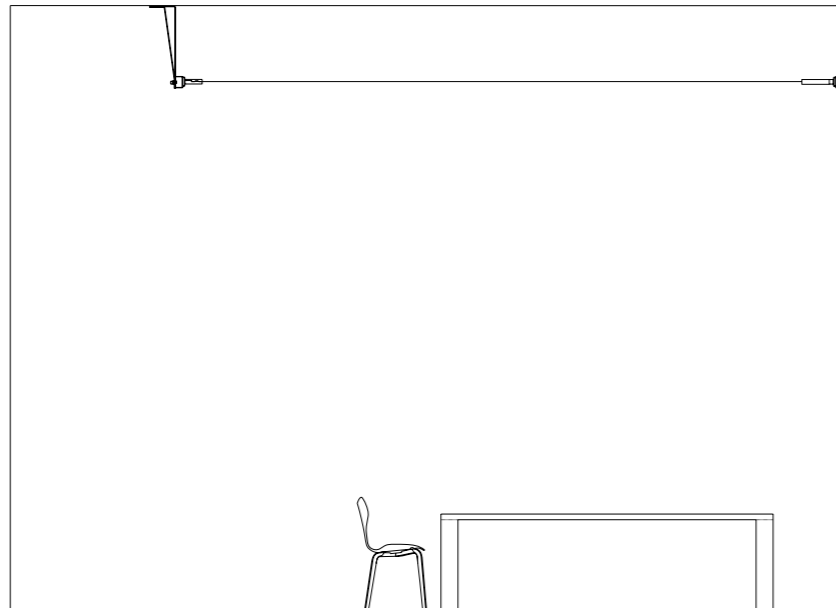

1A0080400.00.00 - KIT ATTACCO SOFFITTO / CEILING CONNECTION KIT + 1A0120400.00.00 - KIT ATTACCO PARETE PER INCLINAZIONE VERTICALE 45° / KIT WALL CONNECTION VERTICAL SLOPED 45°