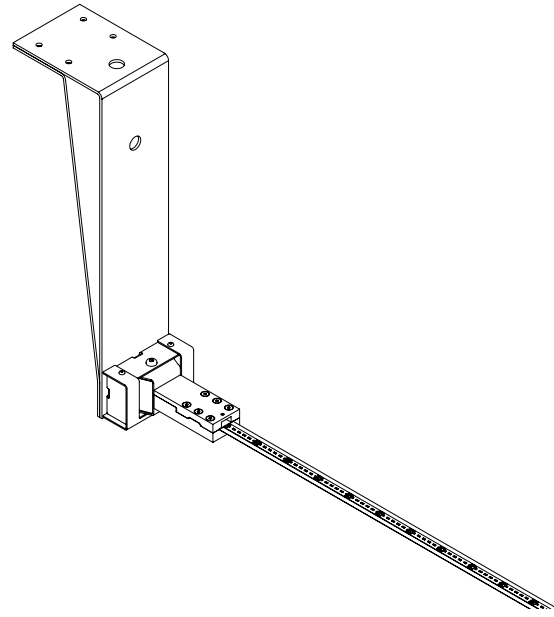

1A0080400.00.00 - KIT ATTACCO SOFFITTO / CEILING CONNECTION KIT