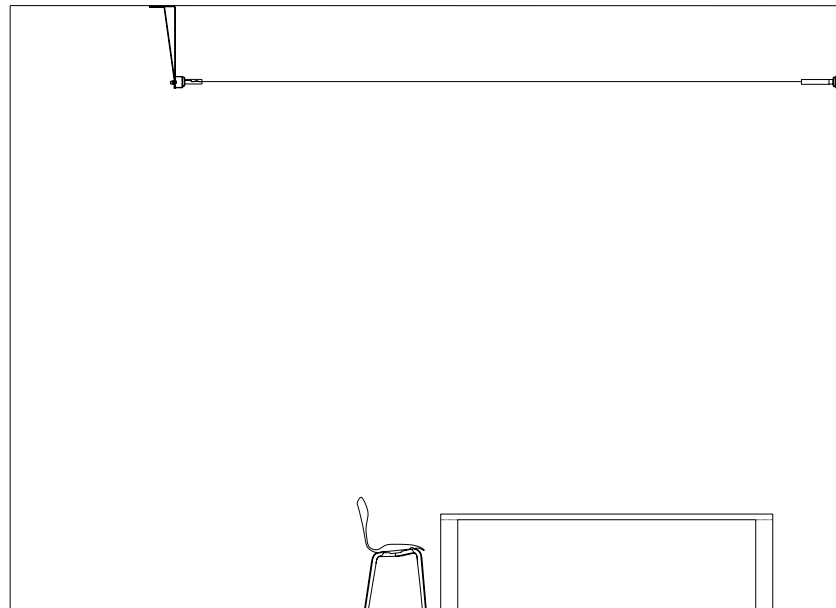

1A0080400.00.00 - KIT ATTACCO SOFFITTO / CEILING CONNECTION KIT + 1A0120400.00.00 - KIT ATTACCO PARETE PER INCLINAZIONE VERTICALE 45° / KIT WALL CONNECTION VERTICAL SLOPED 45°