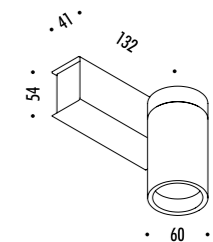

The sizes are expressed in millimeters.

DESIGN OMAR CARRAGLIA - DAVIDE GROPPI - 2015
LAMPADA DA PARETE - METALLO
WALL LAMP - METAL

DOT P

 ENDLESS SYSTEM VERSION AVAILABLE

CE IP20

1A2340300.27.04	BIANCO OPACO / MATT WHITE - 2700K - PUSH	100-240 V - 50/60 Hz - 13 W LED WITH LENS 1A3090000.00.00: 2700K - 983 lm - CRI 97 / 3000K - 1038 lm - CRI 97 WITH LENS 1A3100000.00.00: 2700K - 943 lm - CRI 97 / 3000K - 996 lm - CRI 97 WITH LENS 1A3110000.00.00: 2700K - 955 lm - CRI 97 / 3000K - 1005 lm - CRI 97 WITH LENS 1A3120000.00.00: 2700K - 965 lm - CRI 97 / 3000K - 1016 lm - CRI 97 ORIENTABILE ACCESSORI OBBLIGATORI NON INCLUSI ADJUSTABLE COMPULSORY ACCESSORIES NOT INCLUDED
1A2340300.30.04	BIANCO OPACO / MATT WHITE - 3000K - PUSH	
1A2340400.27.04	NERO OPACO / MATT BLACK - 2700K - PUSH	
1A2340400.30.04	NERO OPACO / MATT BLACK - 3000K - PUSH	

ACCESSORI OBBLIGATORI / COMPULSORY ACCESSORIES

1A3090000.00.00	FASCIO / BEAM 14°	LENTE / LENS
1A3100000.00.00	FASCIO / BEAM 24°	
1A3110000.00.00	FASCIO / BEAM 36°	
1A3120000.00.00	FASCIO / BEAM 50°	

The sizes are expressed in millimeters.

DESIGN OMAR CARRAGLIA - DAVIDE GROPPI - 2015
LAMPADA DA PARETE - METALLO
WALL LAMP - METAL

DOT P 51

CE IP20

1A2490300.00.00	BIANCO OPACO / MATT WHITE - ON/OFF	100-240 V - 50/60 Hz - MAX 10 W LED - GU10 ORIENTABILE LAMPADINA NON INCLUSA ACCESSORI OPZIONALI LAMPADINA ADJUSTABLE BULB NOT INCLUDED OPTIONAL BULB ACCESSORIES
1A2490400.00.00	NERO OPACO / MATT BLACK - ON/OFF	

The sizes are expressed in millimeters.

DESIGN OMAR CARRAGLIA - DAVIDE GROPPI - 2015
LAMPADA DA PARETE - METALLO
WALL LAMP - METAL

CE IP20

DOT P DE 51

1A3810300.00.00	BIANCO OPACO / MATT WHITE - ON/OFF	100-240 V - 50/60 Hz - MAX 2 x 10 W LED - GU10 ORIENTABILE LAMPADINE NON INCLUSE ACCESSORI OPZIONALI LAMPADINA ADJUSTABLE BULBS NOT INCLUDED OPTIONAL BULB ACCESSORIES
1A3810400.00.00	NERO OPACO / MATT BLACK - ON/OFF	