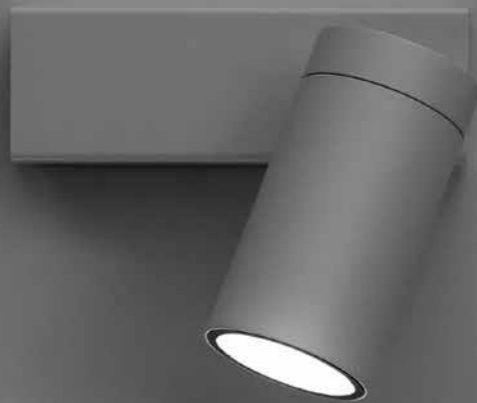

The sizes are expressed in millimeters.

DESIGN OMAR CARRAGLIA - DAVIDE GROPPI - 2015
LAMPADA DA PARETE - METALLO
WALL LAMP - METAL

DOT P

 ENDLESS SYSTEM VERSION AVAILABLE

CE IP20

1A2340300.27.04	BIANCO OPACO / MATT WHITE - 2700K - PUSH	100-240 V - 50/60 Hz - 13 W LED WITH LENS 1A3090000.00.00: 2700K - 983 lm - CRI 97 / 3000K - 1038 lm - CRI 97 WITH LENS 1A3100000.00.00: 2700K - 943 lm - CRI 97 / 3000K - 996 lm - CRI 97 WITH LENS 1A3110000.00.00: 2700K - 955 lm - CRI 97 / 3000K - 1005 lm - CRI 97 WITH LENS 1A3120000.00.00: 2700K - 965 lm - CRI 97 / 3000K - 1016 lm - CRI 97 ORIENTABILE ACCESSORI OBBLIGATORI NON INCLUSI ADJUSTABLE COMPULSORY ACCESSORIES NOT INCLUDED
1A2340300.30.04	BIANCO OPACO / MATT WHITE - 3000K - PUSH	
1A2340400.27.04	NERO OPACO / MATT BLACK - 2700K - PUSH	
1A2340400.30.04	NERO OPACO / MATT BLACK - 3000K - PUSH	

DESIGN OMAR CARRAGLIA - DAVIDE GROPPI - 2015
LAMPADA DA PARETE - METALLO
WALL LAMP - METAL

DOT P 51

CE IP20

1A2490300.00.00	BIANCO OPACO / MATT WHITE - ON/OFF	100-240 V - 50/60 Hz - MAX 10 W LED - GU10 ORIENTABILE LAMPADINA NON INCLUSA ACCESSORI OPZIONALI LAMPADINA ADJUSTABLE BULB NOT INCLUDED OPTIONAL BULB ACCESSORIES
1A2490400.00.00	NERO OPACO / MATT BLACK - ON/OFF	

The sizes are expressed in millimeters.

DESIGN OMAR CARRAGLIA - DAVIDE GROPPI - 2015
LAMPADA DA PARETE - METALLO
WALL LAMP - METAL

CE IP20

DOT P DE 51

1A3810300.00.00	BIANCO OPACO / MATT WHITE - ON/OFF	100-240 V - 50/60 Hz - MAX 2 x 10 W LED - GU10 ORIENTABILE LAMPADINE NON INCLUSE ACCESSORI OPZIONALI LAMPADINA ADJUSTABLE BULBS NOT INCLUDED OPTIONAL BULB ACCESSORIES
1A3810400.00.00	NERO OPACO / MATT BLACK - ON/OFF	