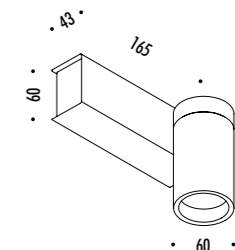

The sizes are expressed in millimeters.

DESIGN OMAR CARRAGLIA - DAVIDE GROPPI - 2015
LAMPADA DA PARETE - METALLO
WALL LAMP - METAL

DOT P

 ENDLESS SYSTEM VERSION AVAILABLE

CE IP20

1A2340300.27.04	BIANCO OPACO / MATT WHITE - 2700K - PUSH	100-240 V - 50/60 Hz - 13 W LED WITH LENS 1A3090000.00.00: 2700K - 983 lm - CRI 97 / 3000K - 1038 lm - CRI 97 WITH LENS 1A3100000.00.00: 2700K - 943 lm - CRI 97 / 3000K - 996 lm - CRI 97 WITH LENS 1A3110000.00.00: 2700K - 955 lm - CRI 97 / 3000K - 1005 lm - CRI 97 WITH LENS 1A3120000.00.00: 2700K - 965 lm - CRI 97 / 3000K - 1016 lm - CRI 97 ORIENTABILE ACCESSORI OBBLIGATORI NON INCLUSI ADJUSTABLE COMPULSORY ACCESSORIES NOT INCLUDED
1A2340300.30.04	BIANCO OPACO / MATT WHITE - 3000K - PUSH	
1A2340400.27.04	NERO OPACO / MATT BLACK - 2700K - PUSH	
1A2340400.30.04	NERO OPACO / MATT BLACK - 3000K - PUSH	

ACCESSORI OBBLIGATORI / COMPULSORY ACCESSORIES

1A3090000.00.00	FASCIO / BEAM 14°	LENTE / LENS
1A3100000.00.00	FASCIO / BEAM 24°	
1A3110000.00.00	FASCIO / BEAM 36°	
1A3120000.00.00	FASCIO / BEAM 50°	

The sizes are expressed in millimeters.

DESIGN OMAR CARRAGLIA - DAVIDE GROPPI - 2015
LAMPADA DA PARETE - METALLO
WALL LAMP - METAL

DOT P 51

CE IP20

1A2490300.00.00	BIANCO OPACO / MATT WHITE - ON/OFF	100-240 V - 50/60 Hz - MAX 10 W LED - GU10 ORIENTABILE LAMPADINA NON INCLUSA ACCESSORI OPZIONALI LAMPADINA ADJUSTABLE BULB NOT INCLUDED OPTIONAL BULB ACCESSORIES
1A2490400.00.00	NERO OPACO / MATT BLACK - ON/OFF	

The sizes are expressed in millimeters.

DESIGN OMAR CARRAGLIA - DAVIDE GROPPI - 2015
LAMPADA DA PARETE - METALLO
WALL LAMP - METAL

CE IP20

DOT P DE 51

1A3810300.00.00	BIANCO OPACO / MATT WHITE - ON/OFF	100-240 V - 50/60 Hz - MAX 2 x 10 W LED - GU10 ORIENTABILE LAMPADINE NON INCLUSE ACCESSORI OPZIONALI LAMPADINA ADJUSTABLE BULBS NOT INCLUDED OPTIONAL BULB ACCESSORIES
1A3810400.00.00	NERO OPACO / MATT BLACK - ON/OFF	