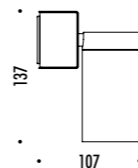

The sizes are expressed in millimeters.

DESIGN OMAR CARRAGLIA - DAVIDE GROPPI - 2015
LAMPADA DA PARETE - METALLO
WALL LAMP - METAL

DOT P

 ENDLESS SYSTEM VERSION AVAILABLE

CE IP20

1A2340300.27.04	BIANCO OPACO / MATT WHITE - 2700K - PUSH	100-240 V - 50/60 Hz - 13 W LED WITH LENS 1A3090000.00.00: 2700K - 983 lm - CRI 97 / 3000K - 1038 lm - CRI 97 WITH LENS 1A3100000.00.00: 2700K - 943 lm - CRI 97 / 3000K - 996 lm - CRI 97 WITH LENS 1A3110000.00.00: 2700K - 955 lm - CRI 97 / 3000K - 1005 lm - CRI 97 WITH LENS 1A3120000.00.00: 2700K - 965 lm - CRI 97 / 3000K - 1016 lm - CRI 97 ORIENTABILE ACCESSORI OBBLIGATORI NON INCLUSI ADJUSTABLE COMPULSORY ACCESSORIES NOT INCLUDED
1A2340300.30.04	BIANCO OPACO / MATT WHITE - 3000K - PUSH	
1A2340400.27.04	NERO OPACO / MATT BLACK - 2700K - PUSH	
1A2340400.30.04	NERO OPACO / MATT BLACK - 3000K - PUSH	

ACCESSORI OBBLIGATORI / COMPULSORY ACCESSORIES

1A3090000.00.00	FASCIO / BEAM 14°	LENTE / LENS
1A3100000.00.00	FASCIO / BEAM 24°	
1A3110000.00.00	FASCIO / BEAM 36°	
1A3120000.00.00	FASCIO / BEAM 50°	

The sizes are expressed in millimeters.

The sizes are expressed in millimeters.

DESIGN OMAR CARRAGLIA - DAVIDE GROPPI - 2015
LAMPADA DA PARETE - METALLO
WALL LAMP - METAL

CE IP20

DOT P DE 51

1A3810300.00.00	BIANCO OPACO / MATT WHITE - ON/OFF	100-240 V - 50/60 Hz - MAX 2 x 10 W LED - GU10 ORIENTABILE LAMPADINE NON INCLUSE ACCESSORI OPZIONALI LAMPADINA ADJUSTABLE BULBS NOT INCLUDED OPTIONAL BULB ACCESSORIES
1A3810400.00.00	NERO OPACO / MATT BLACK - ON/OFF	