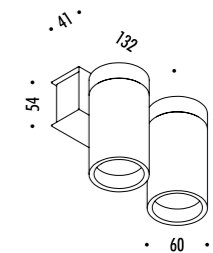

ACCESSORI OBBLIGATORI / COMPULSORY ACCESSORIES

1A3090000.00.00	FASCIO / BEAM 14°	LENTE / LENS
1A3100000.00.00	FASCIO / BEAM 24°	
1A3110000.00.00	FASCIO / BEAM 36°	
1A3120000.00.00	FASCIO / BEAM 50°	

The sizes are expressed in millimeters.

DESIGN OMAR CARRAGLIA - DAVIDE GROPPI - 2015
LAMPADA DA PARETE - METALLO
WALL LAMP - METAL

DOT P 51

CE IP20

1A2490300.00.00	BIANCO OPACO / MATT WHITE - ON/OFF	100-240 V - 50/60 Hz - MAX 10 W LED - GU10 ORIENTABILE LAMPADINA NON INCLUSA ACCESSORI OPZIONALI LAMPADINA ADJUSTABLE BULB NOT INCLUDED OPTIONAL BULB ACCESSORIES
1A2490400.00.00	NERO OPACO / MATT BLACK - ON/OFF	

The sizes are expressed in millimeters.

DESIGN OMAR CARRAGLIA - DAVIDE GROPPI - 2015
LAMPADA DA PARETE - METALLO
WALL LAMP - METAL

CE IP20

DOT P DE 51

1A3810300.00.00	BIANCO OPACO / MATT WHITE - ON/OFF	100-240 V - 50/60 Hz - MAX 2 x 10 W LED - GU10 ORIENTABILE LAMPADINE NON INCLUSE ACCESSORI OPZIONALI LAMPADINA ADJUSTABLE BULBS NOT INCLUDED OPTIONAL BULB ACCESSORIES
1A3810400.00.00	NERO OPACO / MATT BLACK - ON/OFF	