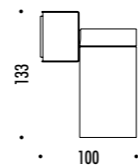

The sizes are expressed in millimeters.

DESIGN OMAR CARRAGLIA - DAVIDE GROPPI - 2015
LAMPADA DA PARETE - METALLO
WALL LAMP - METAL

DOT P

 ENDLESS SYSTEM VERSION AVAILABLE

CE IP20

1A2340300.27.04	BIANCO OPACO / MATT WHITE - 2700K - PUSH	100-240 V - 50/60 Hz - 13 W LED WITH LENS 1A3090000.00.00: 2700K - 983 lm - CRI 97 / 3000K - 1038 lm - CRI 97 WITH LENS 1A3100000.00.00: 2700K - 943 lm - CRI 97 / 3000K - 996 lm - CRI 97 WITH LENS 1A3110000.00.00: 2700K - 955 lm - CRI 97 / 3000K - 1005 lm - CRI 97 WITH LENS 1A3120000.00.00: 2700K - 965 lm - CRI 97 / 3000K - 1016 lm - CRI 97 ORIENTABILE ACCESSORI OBBLIGATORI NON INCLUSI ADJUSTABLE COMPULSORY ACCESSORIES NOT INCLUDED
1A2340300.30.04	BIANCO OPACO / MATT WHITE - 3000K - PUSH	
1A2340400.27.04	NERO OPACO / MATT BLACK - 2700K - PUSH	
1A2340400.30.04	NERO OPACO / MATT BLACK - 3000K - PUSH	

DESIGN OMAR CARRAGLIA - DAVIDE GROPPI - 2015
LAMPADA DA PARETE - METALLO
WALL LAMP - METAL

DOT P 51

CE IP20

1A2490300.00.00	BIANCO OPACO / MATT WHITE - ON/OFF	100-240 V - 50/60 Hz - MAX 10 W LED - GU10 ORIENTABILE LAMPADINA NON INCLUSA ACCESSORI OPZIONALI LAMPADINA ADJUSTABLE BULB NOT INCLUDED OPTIONAL BULB ACCESSORIES
1A2490400.00.00	NERO OPACO / MATT BLACK - ON/OFF	

The sizes are expressed in millimeters.

DESIGN OMAR CARRAGLIA - DAVIDE GROPPI - 2015
LAMPADA DA PARETE - METALLO
WALL LAMP - METAL

CE IP20

DOT P DE 51

1A3810300.00.00	BIANCO OPACO / MATT WHITE - ON/OFF	100-240 V - 50/60 Hz - MAX 2 x 10 W LED - GU10 ORIENTABILE LAMPADINE NON INCLUSE ACCESSORI OPZIONALI LAMPADINA ADJUSTABLE BULBS NOT INCLUDED OPTIONAL BULB ACCESSORIES
1A3810400.00.00	NERO OPACO / MATT BLACK - ON/OFF	