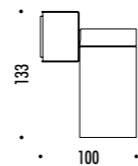

1A2490300.00.00	BIANCO OPACO / MATT WHITE - ON/OFF	100-240 V - 50/60 Hz - MAX 10 W LED - GU10 ORIENTABILE LAMPADINA NON INCLUSA ACCESSORI OPZIONALI LAMPADINA ADJUSTABLE BULB NOT INCLUDED OPTIONAL BULB ACCESSORIES
1A2490400.00.00	NERO OPACO / MATT BLACK - ON/OFF