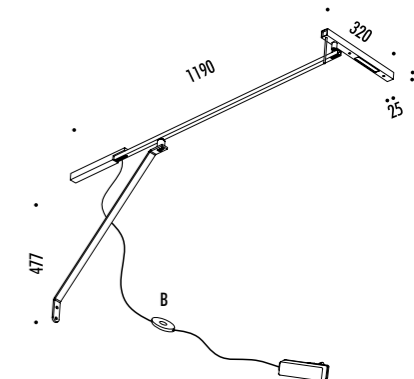

The sizes are expressed in millimeters.

DESIGN DAVIDE GROPPI - 2019  
LAMPADA DA PARETE - METALLO  
WALL LAMP - METAL

MORSETTO P

EXTRADARK LUMINAIRE

CE IP20

1A2570400.27.06	NERO OPACO / MATT BLACK - 2700K	24 V DC - 15,5 W LED - UGR < 19
1A2570400.30.06	NERO OPACO / MATT BLACK - 3000K	2700K - 765 lm - CRI > 90 / 3000K - 823 lm - CRI > 90
		CAVO NERO - ORIENTABILE
		DRIVER INDIPENDENTE INCLUSO INPUT 110-240 V - 50/60 Hz - DIMMER
		BLACK CABLE - ADJUSTABLE
		INCLUDES INDEPENDENT DRIVER INPUT 110-240 V - 50/60 Hz - DIMMER