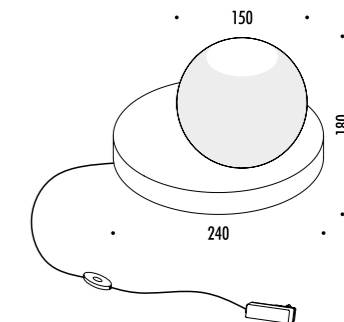

The sizes are expressed in millimeters.

DESIGN OMAR CARRAGLIA - 2019
LAMPADA DA TAVOLO - LEGNO ROVERE - VETRO
TABLE LAMP - OAK WOOD - GLASS

PIGRECO

CE  IP20

1A2600000.30.06	STANDARD - 3000K	24 V DC - 6,5 W LED - 450 lm - CRI > 90 SFERA IN VETRO SATINATO - BASE IN LEGNO ROVERE - CAVO NERO DRIVER INDIPENDENTE INCLUSO INPUT 110-240 V - 50/60 Hz - DIMMER FROSTED GLASS SPHERE - OAK WOOD BASE - BLACK CABLE INCLUDES INDIPENDENT DRIVER INPUT 110-240 V - 50/60 Hz - DIMMER