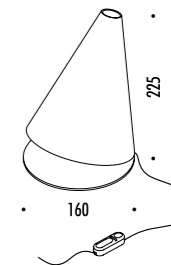

The sizes are expressed in millimeters.

DESIGN FEDERICO DELROSSO - 2009
LAMPADA DA TAVOLO - METALLO
TABLE LAMP - METAL

PALPEBRA

CE □ IP20

1A2680300.00.06	BIANCO OPACO / MATT WHITE	100-240 V - 50/60 Hz - MAX 5 W LED - E14
		CAVO BIANCO - DIMMER
		LAMPADINA NON INCLUSA
		WHITE CABLE - DIMMER
		BULB NOT INCLUDED

CODE	SOCKET	TENSION	WATTAGE	BEAM ANGLE (°)	TEMPERATURE (K)	SOURCE LUMENS	BULB EFFICIENCY	CRI (Ra)	DIMMABLE	PRODUCT REFERENCE
------	--------	---------	---------	----------------	-----------------	---------------	-----------------	----------	----------	-------------------