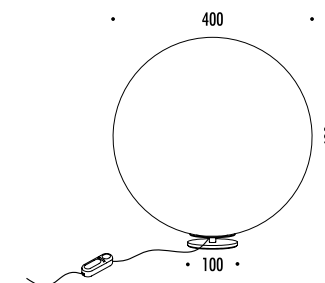

The sizes are expressed in millimeters.

DESIGN DAVIDE GROPPI - 2019
 LAMPADA DA TAVOLO - CARTA GIAPPONESE - METALLO - PE
 TABLE LAMP - JAPANESE PAPER - METAL - PE

MOON T

CE □ IP20

1A2690000.00.06	STANDARD	100-240 V - 50/60 Hz - MAX 15 W LED - E27 PARALUME CON TEXTURE IN CARTA GIAPPONESE - BASE VERNICIATA DORATA CAVO BIANCO - DIMMER LAMPADINA NON INCLUSA SHADE WITH JAPANESE PAPER TEXTURE - GOLD FINISH BASE WHITE CABLE - DIMMER BULB NOT INCLUDED

CODE	SOCKET	TENSION	WATTAGE	BEAM ANGLE (°)	TEMPERATURE (K)	SOURCE LUMENS	BULB EFFICIENCY	CRI (Ra)	DIMMABLE	PRODUCT REFERENCE
------	--------	---------	---------	----------------	-----------------	---------------	-----------------	----------	----------	-------------------