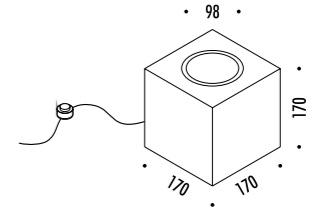

The sizes are expressed in millimeters.

DESIGN ALBERTO ZATTIN - 2000  
LAMPADA DA TERRA - CEMENTO - METALLO  
FLOOR LAMP - CEMENT - METAL

CE IP20

1A2760000.00.00	STANDARD - ON/OFF	100-240 V - 50/60 Hz - MAX 10 W LED - GU10 LAMPADA IN CEMENTO - CAVO ARANCIONE LAMPADINA NON INCLUSA CEMENT LAMP - ORANGE CABLE BULB NOT INCLUDED

CODE	SOCKET	TENSION	WATTAGE	BEAM ANGLE (°)	TEMPERATURE (K)	SOURCE LUMENS	BULB EFFICIENCY	CRI (Ra)	DIMMABLE	PRODUCT REFERENCE
------	--------	---------	---------	----------------	-----------------	---------------	-----------------	----------	----------	-------------------