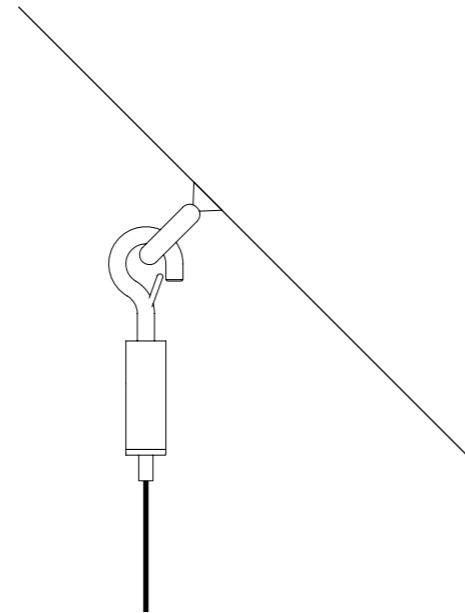

The sizes are expressed in millimeters.

DESIGN DAVIDE GROPPI - 2011
 LAMPADA A SOSPENSIONE - METACRILATO - METALLO
 SUSPENSION LAMP - METHACRYLATE - METAL

CE IP20

LED IS MORE

CEILING ROSE

1A2790300.30.00	BIANCO OPACO / MATT WHITE - 3000K - ON/OFF	100-240 V - 50/60 Hz - 5,6 W LED - 354 lm - CRI > 90
		ROSONE BIANCO - CAVO BIANCO
		ACCESSORI OPZIONALI KIT SOSPENSIONE
		WHITE CEILING ROSE - WHITE CABLE
		OPTIONAL ACCESSORIES SUSPENSION KIT

ACCESSORI OPZIONALI / OPTIONAL ACCESSORIES

1A0510000.00.00	STANDARD	KIT FISSAGGIO PER SOFFITTO INCLINATO - NICHELATO 1 PEZZO SLOPED CEILING FIXING KIT - NICKEL PLATED - 1 PIECE	
		COMPATIBLE LAMPS: QuiQuoQua - MASAI - FOSBURY - MOON 120 - SPY - SPY DE	
1A0520000.00.00	STANDARD	KIT FISSAGGIO PER ROSONE INCLINATO - NICHELATO 1 PEZZO SLOPED ROSE FIXING KIT - NICKEL PLATED - 1 PIECE	
		COMPATIBLE LAMPS: MOON 60 - MOON 60 DE - MOON 80	
1A0530000.00.00	STANDARD	GANCIO PER SOFFITTO INCLINATO - CROMATO 1 PEZZO SLOPED CEILING FIXING HOOK - CHROME PLATED - 1 PIECE	
		COMPATIBLE LAMPS: SIMBIOSI - SHANGHAI	
1A0360000.00.00	STANDARD	KIT DECENTRATORE / DECENTRALIZATION KIT	
		COMPATIBLE LAMPS: LED IS MORE - MISS 1 - MOON 60 - MOON 60 DE MOON 80 - MOON 120 - CATHODE 1	
1A0770300.00.00	BIANCO OPACO / MATT WHITE	KIT ROSONE + DECENTRATORE KIT CEILING ROSE + DECENTRALIZER CAVO BIANCO 3 m INCLUSO WHITE CABLE 3 m INCLUDED	
1A0770400.00.00	NERO OPACO / MATT BLACK	KIT ROSONE + DECENTRATORE KIT CEILING ROSE + DECENTRALIZER CAVO NERO 3 m INCLUSO BLACK CABLE 3 m INCLUDED	
1A3270300.00.00	BIANCO OPACO / MATT WHITE	BLOCCACAVO - 1 PEZZO CLAMP - 1 PIECE	
1A3270400.00.00	NERO OPACO / MATT BLACK		

1A051000.00.00 - KIT FISSAGGIO PER SOFFITTO INCLINATO / SLOPED CEILING FIXING KIT

1A052000.00.00 - KIT FISSAGGIO PER ROSONE INCLINATO / SLOPED ROSE FIXING KIT

1A053000.00.00 - GANCIO PER SOFFITTO INCLINATO / SLOPED CEILING FIXING HOOK