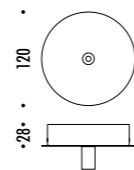

The sizes are expressed in millimeters.

DESIGN DAVIDE GROPPI - 2011
 LAMPADA A SOSPENSIONE - METACRILATO - METALLO
 SUSPENSION LAMP - METHACRYLATE - METAL

CE IP20

LED IS MORE

CEILING ROSE

1A2790300.30.00	BIANCO OPACO / MATT WHITE - 3000K - ON/OFF	100-240 V - 50/60 Hz - 5,6 W LED - 354 lm - CRI > 90
		ROSONE BIANCO - CAVO BIANCO
		ACCESSORI OPZIONALI KIT SOSPENSIONE
		WHITE CEILING ROSE - WHITE CABLE
		OPTIONAL ACCESSORIES SUSPENSION KIT