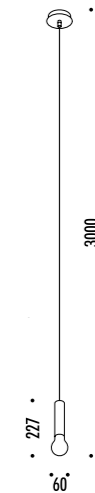

The sizes are expressed in millimeters.

DESIGN DAVIDE GROPPI - 2011
 LAMPADA A SOSPENSIONE - METACRILATO - METALLO
 SUSPENSION LAMP - METHACRYLATE - METAL

CE IP20

LED IS MORE

CEILING ROSE

1A2790300.30.00	BIANCO OPACO / MATT WHITE - 3000K - ON/OFF	100-240 V - 50/60 Hz - 5,6 W LED - 354 lm - CRI > 90
		ROSONE BIANCO - CAVO BIANCO
		ACCESSORI OPZIONALI KIT SOSPENSIONE
		WHITE CEILING ROSE - WHITE CABLE
		OPTIONAL ACCESSORIES SUSPENSION KIT

ACCESSORI OPZIONALI / OPTIONAL ACCESSORIES

1A0510000.00.00	STANDARD	KIT FISSAGGIO PER SOFFITTO INCLINATO - NICHELATO 1 PEZZO SLOPED CEILING FIXING KIT - NICKEL PLATED - 1 PIECE	
		COMPATIBLE LAMPS: QuiQuoQua - MASAI - FOSBURY - MOON 120 - SPY - SPY DE	
1A0520000.00.00	STANDARD	KIT FISSAGGIO PER ROSONE INCLINATO - NICHELATO 1 PEZZO SLOPED ROSE FIXING KIT - NICKEL PLATED - 1 PIECE	
		COMPATIBLE LAMPS: MOON 60 - MOON 60 DE - MOON 80	
1A0530000.00.00	STANDARD	GANCIO PER SOFFITTO INCLINATO - CROMATO 1 PEZZO SLOPED CEILING FIXING HOOK - CHROME PLATED - 1 PIECE	
		COMPATIBLE LAMPS: SIMBIOSI - SHANGHAI	
1A0360000.00.00	STANDARD	KIT DECENTRATORE / DECENTRALIZATION KIT	
		COMPATIBLE LAMPS: LED IS MORE - MISS 1 - MOON 60 - MOON 60 DE MOON 80 - MOON 120 - CATHODE 1	
1A0770300.00.00	BIANCO OPACO / MATT WHITE	KIT ROSONE + DECENTRATORE KIT CEILING ROSE + DECENTRALIZER CAVO BIANCO 3 m INCLUSO WHITE CABLE 3 m INCLUDED	
1A0770400.00.00	NERO OPACO / MATT BLACK	KIT ROSONE + DECENTRATORE KIT CEILING ROSE + DECENTRALIZER CAVO NERO 3 m INCLUSO BLACK CABLE 3 m INCLUDED	
1A3270300.00.00	BIANCO OPACO / MATT WHITE	BLOCCACAVO - 1 PEZZO CLAMP - 1 PIECE	
1A3270400.00.00	NERO OPACO / MATT BLACK		