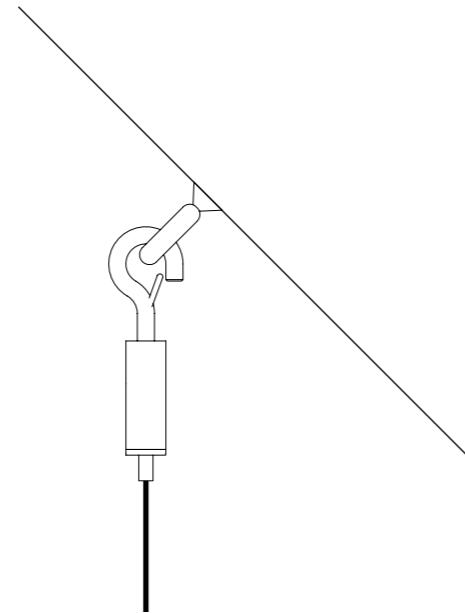

ACCESSORI OPZIONALI / OPTIONAL ACCESSORIES

1A0510000.00.00	STANDARD	KIT FISSAGGIO PER SOFFITTO INCLINATO - NICHELATO 1 PEZZO SLOPED CEILING FIXING KIT - NICKEL PLATED - 1 PIECE	
		COMPATIBLE LAMPS: QuiQuoQua - MASAI - FOSBURY - MOON 120 - SPY - SPY DE	
1A0520000.00.00	STANDARD	KIT FISSAGGIO PER ROSONE INCLINATO - NICHELATO 1 PEZZO SLOPED ROSE FIXING KIT - NICKEL PLATED - 1 PIECE	
		COMPATIBLE LAMPS: MOON 60 - MOON 60 DE - MOON 80	
1A0530000.00.00	STANDARD	GANCIO PER SOFFITTO INCLINATO - CROMATO 1 PEZZO SLOPED CEILING FIXING HOOK - CHROME PLATED - 1 PIECE	
		COMPATIBLE LAMPS: SIMBIOSI - SHANGHAI	
1A0360000.00.00	STANDARD	KIT DECENTRATORE / DECENTRALIZATION KIT	
		COMPATIBLE LAMPS: LED IS MORE - MISS 1 - MOON 60 - MOON 60 DE MOON 80 - MOON 120 - CATHODE 1	
1A0770300.00.00	BIANCO OPACO / MATT WHITE	KIT ROSONE + DECENTRATORE KIT CEILING ROSE + DECENTRALIZER CAVO BIANCO 3 m INCLUSO WHITE CABLE 3 m INCLUDED	
1A0770400.00.00	NERO OPACO / MATT BLACK	KIT ROSONE + DECENTRATORE KIT CEILING ROSE + DECENTRALIZER CAVO NERO 3 m INCLUSO BLACK CABLE 3 m INCLUDED	
1A3270300.00.00	BIANCO OPACO / MATT WHITE	BLOCCACAVO - 1 PEZZO CLAMP - 1 PIECE	
1A3270400.00.00	NERO OPACO / MATT BLACK		

1A051000.00.00 - KIT FISSAGGIO PER SOFFITTO INCLINATO / SLOPED CEILING FIXING KIT

1A052000.00.00 - KIT FISSAGGIO PER ROSONE INCLINATO / SLOPED ROSE FIXING KIT

1A053000.00.00 - GANCIO PER SOFFITTO INCLINATO / SLOPED CEILING FIXING HOOK