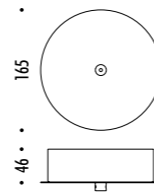

DIMMABLE VERSIONS

CE IP20

1A2980300.27.01	BIANCO OPACO / MATT WHITE - 2700K - DALI	100-240 V - 50/60 Hz - 5,6 W LED 2700K - 264 lm - CRI>90 / 3000K - 284 lm - CRI>90 ROSONE BIANCO - CAVO BIANCO ACCESSORI OPZIONALI KIT SOSPENSIONE WHITE CABLE - WHITE CEILING ROSE OPTIONAL ACCESSORIES SUSPENSION KIT	
1A2980300.30.01	BIANCO OPACO / MATT WHITE - 3000K - DALI		
1A2980300.27.02	BIANCO OPACO / MATT WHITE - 2700K - TRIAC		
1A2980300.30.02	BIANCO OPACO / MATT WHITE - 3000K - TRIAC		
1A2980300.27.03	BIANCO OPACO / MATT WHITE - 2700K - 1-10 V		
1A2980300.30.03	BIANCO OPACO / MATT WHITE - 3000K - 1-10 V		
1A2980300.27.04	BIANCO OPACO / MATT WHITE - 2700K - PUSH		
1A2980300.30.04	BIANCO OPACO / MATT WHITE - 3000K - PUSH		
1A2980800.27.01	OTTONE SPAZZOLATO / BRUSHED BRASS - 2700K - DALI		100-240 V - 50/60 Hz - 5,6 W LED 2700K - 264 lm - CRI>90 / 3000K - 284 lm - CRI>90 ROSONE NERO - CAVO NERO ACCESSORI OPZIONALI KIT SOSPENSIONE BLACK CEILING ROSE - BLACK CABLE OPTIONAL ACCESSORIES SUSPENSION KIT
1A2980800.30.01	OTTONE SPAZZOLATO / BRUSHED BRASS - 3000K - DALI		
1A2980800.27.02	OTTONE SPAZZOLATO / BRUSHED BRASS - 2700K - TRIAC		
1A2980800.30.02	OTTONE SPAZZOLATO / BRUSHED BRASS - 3000K - TRIAC		
1A2980800.27.03	OTTONE SPAZZOLATO / BRUSHED BRASS - 2700K - 1-10 V		
1A2980800.30.03	OTTONE SPAZZOLATO / BRUSHED BRASS - 3000K - 1-10 V		
1A2980800.27.04	OTTONE SPAZZOLATO / BRUSHED BRASS - 2700K - PUSH		
1A2980800.30.04	OTTONE SPAZZOLATO / BRUSHED BRASS - 3000K - PUSH