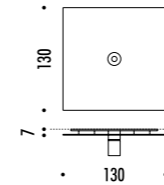

The sizes are expressed in millimeters.

DESIGN OMAR CARRAGLIA - 2015
LAMPADA A SOSPENSIONE - METALLO - VETRO SOFFIATO
SUSPENSION LAMP - METAL - BLOWN GLASS

CATHODE 1

 ENDLESS SYSTEM VERSION AVAILABLE

CE IP20

The sizes are expressed in millimeters.

DESIGN OMAR CARRAGLIA - 2015
LAMPADA A SOSPENSIONE - METALLO - VETRO SOFFIATO
SUSPENSION LAMP - METAL - BLOWN GLASS

CATHODE 2

CE  IP20

CEILING ROSE

1A2990300.27.00	BIANCO OPACO / MATT WHITE - 2700K - ON/OFF	MAX 350 mA DC - 4 W LED 2700K - 264 lm - CRI > 90 / 3000K - 284 lm - CRI > 90
1A2990300.30.00	BIANCO OPACO / MATT WHITE - 3000K - ON/OFF	ROSONE BIANCO - CAVO BIANCO INSTALLAZIONE SU CARTONGESSO CON ROSONE PIANO E FISSAGGIO MAGNETICO KIT INSTALLAZIONE OBBLIGATORIO INCLUSO DIMENSIONI TAGLIO CARTONGESSO 85 x 97 mm - SPAZIO MINIMO PER INCASSO 120 mm DRIVER INDIPENDENTE INCLUSO INPUT 100-240 V - 50/60 Hz WHITE CEILING ROSE - WHITE CABLE INSTALLATION ON PLASTERBOARD WITH FLAT ROSE AND MAGNETIC FIXING COMPULSORY INSTALLATION KIT INCLUDED PLASTERBOARD CUT-OUT 85 x 97 mm - MINIMUM SPACE FOR MOUNTING 120 mm INCLUDES INDEPENDENT DRIVER INPUT 100-240 V - 50/60 Hz
1A2990800.27.00	OTTONE SPAZZOLATO / BRUSHED BRASS - 2700K - ON/OFF	MAX 350 mA DC - 4 W LED 2700K - 264 lm - CRI > 90 / 3000K - 284 lm - CRI > 90
1A2990800.30.00	OTTONE SPAZZOLATO / BRUSHED BRASS - 3000K - ON/OFF	ROSONE NERO - CAVO NERO INSTALLAZIONE SU CARTONGESSO CON ROSONE PIANO E FISSAGGIO MAGNETICO KIT INSTALLAZIONE OBBLIGATORIO INCLUSO DIMENSIONI TAGLIO CARTONGESSO 85 x 97 mm - SPAZIO MINIMO PER INCASSO 120 mm DRIVER INDIPENDENTE INCLUSO INPUT 100-240 V - 50/60 Hz BLACK CEILING ROSE - BLACK CABLE INSTALLATION ON PLASTERBOARD WITH FLAT ROSE AND MAGNETIC FIXING COMPULSORY INSTALLATION KIT INCLUDED PLASTERBOARD CUT-OUT 85 x 97 mm - MINIMUM SPACE FOR MOUNTING 120 mm INCLUDES INDEPENDENT DRIVER INPUT 100-240 V - 50/60 Hz