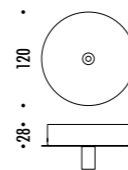

The sizes are expressed in millimeters.

DESIGN OMAR CARRAGLIA - 2015
LAMPADA A SOSPENSIONE - METALLO - VETRO SOFFIATO
SUSPENSION LAMP - METAL - BLOWN GLASS

CATHODE 1

ENDLESS SYSTEM VERSION AVAILABLE

CE IP20

CEILING ROSE