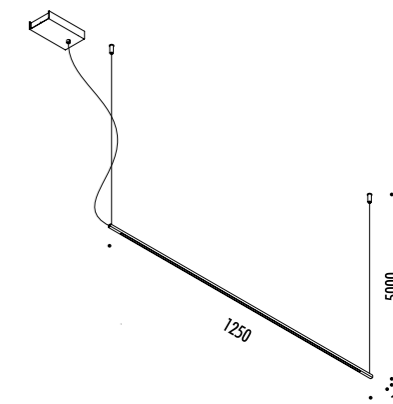

The sizes are expressed in millimeters.

DESIGN DAVIDE GROPPI - 2013
LAMPADA A SOSPENSIONE - METACRILATO - METALLO
SUSPENSION LAMP - METHACRYLATE - METAL

SHANGHAI

CE IP20

CEILING ROSE

1A3260300.27.04	BIANCO OPACO / MATT WHITE - 2700K - PUSH	110-240 V - 50/60 Hz - 15,5 W LED
1A3260300.30.04	BIANCO OPACO / MATT WHITE - 3000K - PUSH	2700K - 592 lm - CRI > 90 / 3000K - 619 lm - CRI > 90
1A3260800.27.04	OTTONE SPAZZOLATO / BRUSHED BRASS - 2700K - PUSH	ROSONE BIANCO - CAVO COASSIALE TRASPARENTE - CAVI DI SOSPENSIONE IN ACCIAIO INOX 304
1A3260800.30.04	OTTONE SPAZZOLATO / BRUSHED BRASS - 3000K - PUSH	ACCESSORI OPZIONALI KIT SOSPENSIONE
		WHITE CEILING ROSE - TRANSPARENT COAXIAL CABLE - 304 STAINLESS STEEL SUSPENSION CABLES
		OPTIONAL ACCESSORIES SUSPENSION KIT