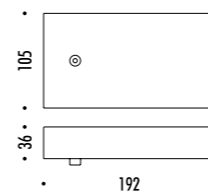

The sizes are expressed in millimeters.

DESIGN DAVIDE GROPPI - 2013
LAMPADA A SOSPENSIONE - METACRILATO - METALLO
SUSPENSION LAMP - METHACRYLATE - METAL

SHANGHAI

CE IP20

CEILING ROSE

1A3260300.27.04	BIANCO OPACO / MATT WHITE - 2700K - PUSH	110-240 V - 50/60 Hz - 15,5 W LED
1A3260300.30.04	BIANCO OPACO / MATT WHITE - 3000K - PUSH	2700K - 592 lm - CRI > 90 / 3000K - 619 lm - CRI > 90
1A3260800.27.04	OTTONE SPAZZOLATO / BRUSHED BRASS - 2700K - PUSH	ROSONE BIANCO - CAVO COASSIALE TRASPARENTE - CAVI DI SOSPENSIONE IN ACCIAIO INOX 304
1A3260800.30.04	OTTONE SPAZZOLATO / BRUSHED BRASS - 3000K - PUSH	ACCESSORI OPZIONALI KIT SOSPENSIONE
		WHITE CEILING ROSE - TRANSPARENT COAXIAL CABLE - 304 STAINLESS STEEL SUSPENSION CABLES
		OPTIONAL ACCESSORIES SUSPENSION KIT