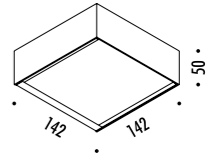

The sizes are expressed in millimeters.

DESIGN DAVIDE GROPPI - ALBERTO ZATTIN - 2011
LAMPADA DA PARETE - METALLO - VETRO
WALL LAMP - METAL - GLASS

TOAST LED

CE IP20

1A3280100.27.00	CROMO LUCIDO / POLISHED CHROME - 2700K - ON/OFF	100-240 V - 50/60 Hz - 12 W LED 2700K - 743 lm - CRI > 90 / 3000K - 743 lm - CRI > 90
1A3280100.30.00	CROMO LUCIDO / POLISHED CHROME - 3000K - ON/OFF	
1A3280300.27.00	BIANCO OPACO / MATT WHITE - 2700K - ON/OFF	
1A3280300.30.00	BIANCO OPACO / MATT WHITE - 3000K - ON/OFF	
1A3280400.27.00	NERO OPACO / MATT BLACK - 2700K - ON/OFF	
1A3280400.30.00	NERO OPACO / MATT BLACK - 3000K - ON/OFF	
1A3280800.27.00	OTTONE SPAZZOLATO / BRUSHED BRASS - 2700K - ON/OFF	
1A3280800.30.00	OTTONE SPAZZOLATO / BRUSHED BRASS - 3000K - ON/OFF	
1A3281400.27.00	CROMO SPAZZOLATO / BRUSHED CHROME - 2700K - ON/OFF	
1A3281400.30.00	CROMO SPAZZOLATO / BRUSHED CHROME - 3000K - ON/OFF	

The sizes are expressed in millimeters.

DESIGN DAVIDE GROPPI - ALBERTO ZATTIN - 2001
LAMPADA DA PARETE - METALLO - VETRO
WALL LAMP - METAL - GLASS

TOAST

CE IP20 0.5m

1A3290100.00.00	CROMO LUCIDO / POLISHED CHROME - ON/OFF	100-240 V - 50/60 Hz - MAX 100 W - R7s LAMPADINA NON INCLUSA BULB NOT INCLUDED
1A3290300.00.00	BIANCO OPACO / MATT WHITE - ON/OFF	
1A3290400.00.00	NERO OPACO / MATT BLACK - ON/OFF	
1A3290800.00.00	OTTONE SPAZZOLATO / BRUSHED BRASS - ON/OFF	
1A3291400.00.00	CROMO SPAZZOLATO / BRUSHED CHROME - ON/OFF	