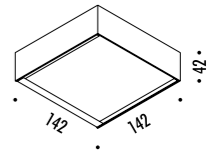

The sizes are expressed in millimeters.

DESIGN DAVIDE GROPPI - ALBERTO ZATTIN - 2011
LAMPADA DA PARETE - METALLO - VETRO
WALL LAMP - METAL - GLASS

TOAST LED

CE IP20

1A3280100.27.00	CROMO LUCIDO / POLISHED CHROME - 2700K - ON/OFF	100-240 V - 50/60 Hz - 12 W LED 2700K - 743 lm - CRI > 90 / 3000K - 743 lm - CRI > 90
1A3280100.30.00	CROMO LUCIDO / POLISHED CHROME - 3000K - ON/OFF	
1A3280300.27.00	BIANCO OPACO / MATT WHITE - 2700K - ON/OFF	
1A3280300.30.00	BIANCO OPACO / MATT WHITE - 3000K - ON/OFF	
1A3280400.27.00	NERO OPACO / MATT BLACK - 2700K - ON/OFF	
1A3280400.30.00	NERO OPACO / MATT BLACK - 3000K - ON/OFF	
1A3280800.27.00	OTTONE SPAZZOLATO / BRUSHED BRASS - 2700K - ON/OFF	
1A3280800.30.00	OTTONE SPAZZOLATO / BRUSHED BRASS - 3000K - ON/OFF	
1A3281400.27.00	CROMO SPAZZOLATO / BRUSHED CHROME - 2700K - ON/OFF	
1A3281400.30.00	CROMO SPAZZOLATO / BRUSHED CHROME - 3000K - ON/OFF	

The sizes are expressed in millimeters.

DESIGN DAVIDE GROPPI - ALBERTO ZATTIN - 2001
LAMPADA DA PARETE - METALLO - VETRO
WALL LAMP - METAL - GLASS

TOAST

CE IP20 0.5m

1A3290100.00.00	CROMO LUCIDO / POLISHED CHROME - ON/OFF	100-240 V - 50/60 Hz - MAX 100 W - R7s LAMPADINA NON INCLUSA BULB NOT INCLUDED
1A3290300.00.00	BIANCO OPACO / MATT WHITE - ON/OFF	
1A3290400.00.00	NERO OPACO / MATT BLACK - ON/OFF	
1A3290800.00.00	OTTONE SPAZZOLATO / BRUSHED BRASS - ON/OFF	
1A3291400.00.00	CROMO SPAZZOLATO / BRUSHED CHROME - ON/OFF	