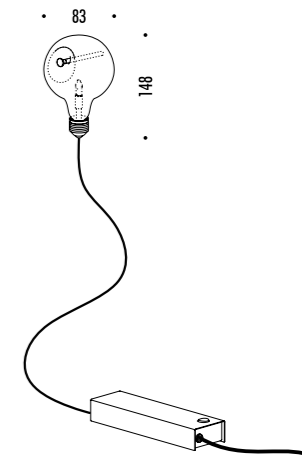

The sizes are expressed in millimeters.

DESIGN HARRY THALER - 2014  
LAMPADA DA PARETE - METALLO - VETRO SOFFIATO  
WALL LAMP - METAL - BLOWN GLASS

CE IP20

EDISON'S NIGHTMARE

DRIVER

1A3380000.00.06	STANDARD	100-240 V - 50/60 Hz - MAX 10 W 12 V - G4 CAVO COASSIALE - CAVO TRASPARENTE ALIMENTAZIONE CON SPINA - DIMMER LAMPADINA ALOGENA INCLUSA COAXIAL CABLE - TRANSPARENT CABLE POWER SUPPLY WITH PLUG - DIMMER HALOGEN BULB INCLUDED
		10 W HALOGEN - 2800K - 145 lm - CRI 100 - DIMMABLE - EFFICIENCY G