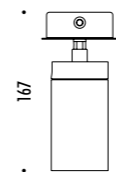

The sizes are expressed in millimeters.

DESIGN 2016
LAMPADA DA PARETE E SOFFITTO - METALLO
WALL AND CEILING LAMP - METAL

TRICK TRACK

CE IP20

CEILING ROSE

1A3430300.00.00	BIANCO OPACO / MATT WHITE - ON/OFF	100-240 V - 50/60 Hz - MAX 10 W LED - GU10 CAVO BIANCO 2 m - ORIENTABILE LAMPADINA NON INCLUSA ACCESSORI OPZIONALI LAMPADINA COLLEGABILI MAX 20 APPARECCHI WHITE CABLE 2 m - ADJUSTABLE BULB NOT INCLUDED OPTIONAL BULB ACCESSORIES MAXIMUM 20 CONNECTABLE LUMINAIRES
1A3430400.00.00	NERO OPACO / MATT BLACK - ON/OFF	100-240 V - 50/60 Hz - MAX 10 W LED - GU10 CAVO NERO 2 m - ORIENTABILE LAMPADINA NON INCLUSA ACCESSORI OPZIONALI LAMPADINA COLLEGABILI MAX 20 APPARECCHI BLACK CABLE 2 m - ADJUSTABLE BULB NOT INCLUDED OPTIONAL BULB ACCESSORIES MAXIMUM 20 CONNECTABLE LUMINAIRES