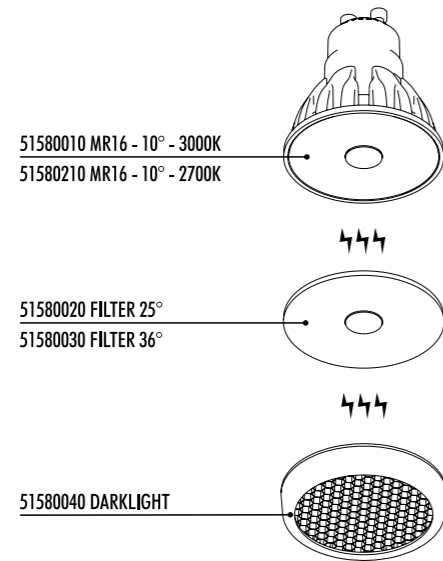

The sizes are expressed in millimeters.

DESIGN 2016
LAMPADA DA PARETE E SOFFITTO - METALLO
WALL AND CEILING LAMP - METAL

TRICK TRACK

CE IP20

CEILING ROSE

1A3430300.00.00	BIANCO OPACO / MATT WHITE - ON/OFF	100-240 V - 50/60 Hz - MAX 10 W LED - GU10 CAVO BIANCO 2 m - ORIENTABILE LAMPADINA NON INCLUSA ACCESSORI OPZIONALI LAMPADINA COLLEGABILI MAX 20 APPARECCHI WHITE CABLE 2 m - ADJUSTABLE BULB NOT INCLUDED OPTIONAL BULB ACCESSORIES MAXIMUM 20 CONNECTABLE LUMINAIRES
1A3430400.00.00	NERO OPACO / MATT BLACK - ON/OFF	100-240 V - 50/60 Hz - MAX 10 W LED - GU10 CAVO NERO 2 m - ORIENTABILE LAMPADINA NON INCLUSA ACCESSORI OPZIONALI LAMPADINA COLLEGABILI MAX 20 APPARECCHI BLACK CABLE 2 m - ADJUSTABLE BULB NOT INCLUDED OPTIONAL BULB ACCESSORIES MAXIMUM 20 CONNECTABLE LUMINAIRES

CODE	SOCKET	TENSION	WATTAGE	BEAM ANGLE (°)	TEMPERATURE (K)	SOURCE LUMENS	BULB EFFICIENCY	CrI (Ra)	DIMMABLE	PRODUCT REFERENCE	
LAMPADINE LED SORAA MR16 - DIMMERABILE IGBT / SORAA LED BULBS MR16 - IGBT DIMMABLE											
🔔	51580210	GU10	230 V	7,5 W	10°	2700K	390 lm	G	95	X	DOT P 51 DOT P DE 51 DOT PL 51 DOT R 51 DOT SISTEMA 51
	51580010	GU10	230 V	7,5 W	10°	3000K	410 lm	G	95	X	MINI 51 MINI BIT 51 MINI PL 51 TRICK TRACK