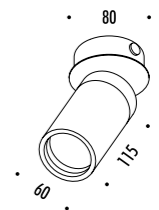

The sizes are expressed in millimeters.

DESIGN 2016
LAMPADA DA PARETE E SOFFITTO - METALLO
WALL AND CEILING LAMP - METAL

TRICK TRACK

CE IP20

CEILING ROSE

1A3430300.00.00	BIANCO OPACO / MATT WHITE - ON/OFF	100-240 V - 50/60 Hz - MAX 10 W LED - GU10 CAVO BIANCO 2 m - ORIENTABILE LAMPADINA NON INCLUSA ACCESSORI OPZIONALI LAMPADINA COLLEGABILI MAX 20 APPARECCHI WHITE CABLE 2 m - ADJUSTABLE BULB NOT INCLUDED OPTIONAL BULB ACCESSORIES MAXIMUM 20 CONNECTABLE LUMINAIRES
1A3430400.00.00	NERO OPACO / MATT BLACK - ON/OFF	100-240 V - 50/60 Hz - MAX 10 W LED - GU10 CAVO NERO 2 m - ORIENTABILE LAMPADINA NON INCLUSA ACCESSORI OPZIONALI LAMPADINA COLLEGABILI MAX 20 APPARECCHI BLACK CABLE 2 m - ADJUSTABLE BULB NOT INCLUDED OPTIONAL BULB ACCESSORIES MAXIMUM 20 CONNECTABLE LUMINAIRES