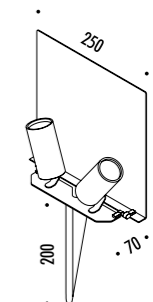

The sizes are expressed in millimeters.

DESIGN MAURIZIO MANCINI - 2012
LAMPADA DA ESTERNO - METALLO
OUTDOOR LAMP - METAL

CE  IP67

BELLADINOTTE

1A3560000.27.20	STANDARD - 2700K	24 V DC - 2 x 4,2 W LED
1A3560000.30.20	STANDARD - 3000K	2700K - 2 x 262 lm - CRI > 90 / 3000K - 2 x 282 lm - CRI > 90
		PIANO A SPECCHIO - RETRO COLORE VERDE - CAVO NERO 5 m - ORIENTABILE
		CONNETTORE DRIVER IP68 INCLUSO - DRIVER NON INCLUSO
		MIRROR TOP - GREEN BACK SIDE - BLACK CABLE 5 m - ADJUSTABLE
		DRIVER CONNECTOR IP68 INCLUDED - DRIVER NOT INCLUDED