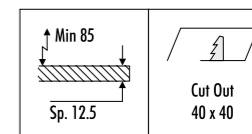

The sizes are expressed in millimeters.

DESIGN OMAR CARRAGLIA - DAVIDE GROPPI - 2015
LAMPADA DA INCASSO DA SOFFITTO - METALLO
RECESSED CEILING LAMP - METAL

DOT R 51

CE IP20

1A3700300.00.00	BIANCO OPACO / MATT WHITE - ON/OFF	100-240 V - 50/60 Hz - MAX 10 W LED - GU10
1A3700400.00.00	NERO OPACO / MATT BLACK - ON/OFF	DIMENSIONI TAGLIO CARTONGESSO 40 x 40 mm - SPAZIO MINIMO PER INCASSO 85 mm
		ORIENTABILE
		LAMPADINA NON INCLUSA
		ACCESSORI OPZIONALI LAMPADINA
		PLASTERBOARD CUT-OUT 40 x 40 mm - MINIMUM SPACE FOR MOUNTING 85 mm
		ADJUSTABLE
		BULB NOT INCLUDED
		OPTIONAL BULB ACCESSORIES

CODE	SOCKET	TENSION	WATTAGE	BEAM ANGLE (°)	TEMPERATURE (K)	SOURCE LUMENS	BULB EFFICIENCY	CRI (Ra)	DIMMABLE	PRODUCT REFERENCE
------	--------	---------	---------	----------------	-----------------	---------------	-----------------	----------	----------	-------------------