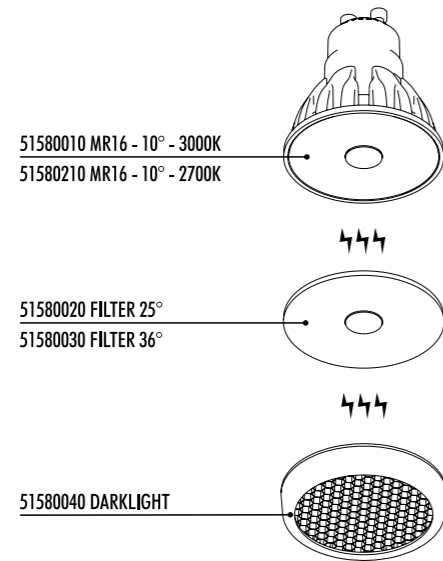

The sizes are expressed in millimeters.

DESIGN OMAR CARRAGLIA - DAVIDE GROPPI - 2015
LAMPADA DA INCASSO DA SOFFITTO - METALLO
RECESSED CEILING LAMP - METAL

DOT R 51

CE IP20

1A3700300.00.00	BIANCO OPACO / MATT WHITE - ON/OFF	100-240 V - 50/60 Hz - MAX 10 W LED - GU10
1A3700400.00.00	NERO OPACO / MATT BLACK - ON/OFF	DIMENSIONI TAGLIO CARTONGESSO 40 x 40 mm - SPAZIO MINIMO PER INCASSO 85 mm
		ORIENTABILE
		LAMPADINA NON INCLUSA
		ACCESSORI OPZIONALI LAMPADINA
		PLASTERBOARD CUT-OUT 40 x 40 mm - MINIMUM SPACE FOR MOUNTING 85 mm
		ADJUSTABLE
		BULB NOT INCLUDED
		OPTIONAL BULB ACCESSORIES

CODE	SOCKET	TENSION	WATTAGE	BEAM ANGLE (°)	TEMPERATURE (K)	SOURCE LUMENS	BULB EFFICIENCY	CRI (Ra)	DIMMABLE	PRODUCT REFERENCE
------	--------	---------	---------	----------------	-----------------	---------------	-----------------	----------	----------	-------------------