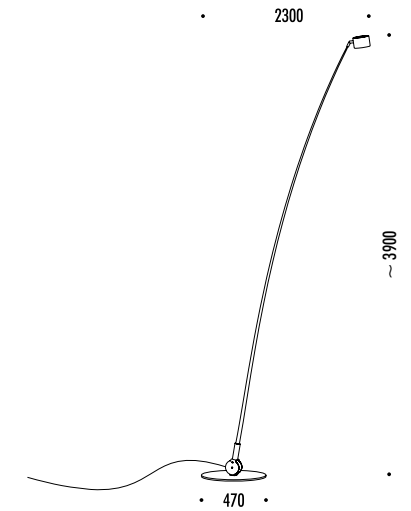

Compasso d'Oro ADI
Award 2014

DESIGN ENZO CALABRESE - DAVIDE GROPPI - 2011
LAMPADA DA ESTERNO - FIBRA DI VETRO - METALLO
OUTDOOR LAMP - FIBERGLASS - METAL

The sizes are expressed in millimeters.

CE  IP65

SAMPEI 440 OUTDOOR

1A3770300.27.20	BIANCO OPACO / MATT WHITE - 2700K	MAX 700 mA DC - 8,4 W LED 2700K - 639 lm - CRI > 90 / 3000K - 639 lm - CRI > 90
1A3770300.30.20	BIANCO OPACO / MATT WHITE - 3000K	CAVO NERO 5,5 m - ORIENTABILE
1A3770400.27.20	NERO OPACO / MATT BLACK - 2700K	CONNETTORE DRIVER IP68 INCLUSO - DRIVER NON INCLUSO
1A3770400.30.20	NERO OPACO / MATT BLACK - 3000K	BLACK CABLE 5,5 m - ADJUSTABLE DRIVER CONNECTOR IP68 INCLUDED - DRIVER NOT INCLUDED