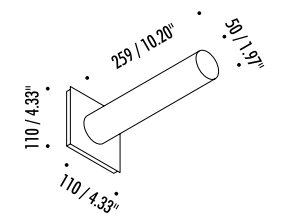

The sizes are expressed in millimeters / inches.

DESIGN DAVIDE GROPPI - 1999  
WALL LAMP - METAL

OZEN

1A3960103.00.00	POLISHED CHROME	120 V - 60 Hz - MAX 60 W - G9 WHITE WALL BACK PLATE BULB NOT INCLUDED
1A3960303.00.00	MATT WHITE	
1A3961403.00.00	BRUSHED CHROME	