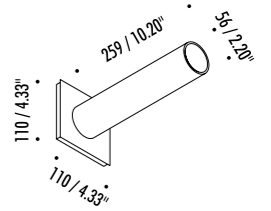

The sizes are expressed in millimeters / inches.

DESIGN DAVIDE GROPPI - 1999
WALL LAMP - GLASS - METAL

OZEN VETRO

1A3970003.00.00	STANDARD	120 V - 60 Hz - MAX 48 W - G9 WHITE WALL BACK PLATE BULB NOT INCLUDED