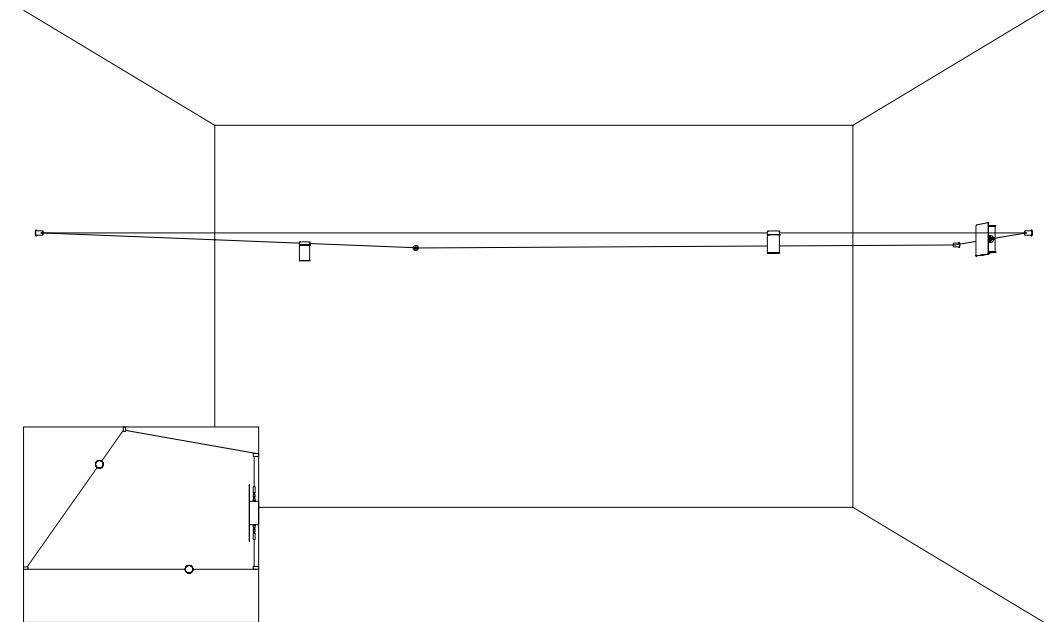

Ohm draws the space, creating almost invisible cobwebs that support  
the diodes, sources of projected light, tiny light sources suspended in a  
vibrating space.

LUNGHEZZA TOTALE MAX 50 METRI / TOTAL LENGTH MAX 50 METER

LUNGHEZZA TOTALE MAX 50 METRI / TOTAL LENGTH MAX 50 METER

LUNGHEZZA TOTALE MAX 50 METRI / TOTAL LENGTH MAX 50 METER

The sizes are expressed in millimeters.

DESIGN DAVIDE GROPPI - 2019  
SISTEMA DA PARETE E DA SOFFITTO - METALLO - PA  
WALL AND CEILING SYSTEM - METAL - PA