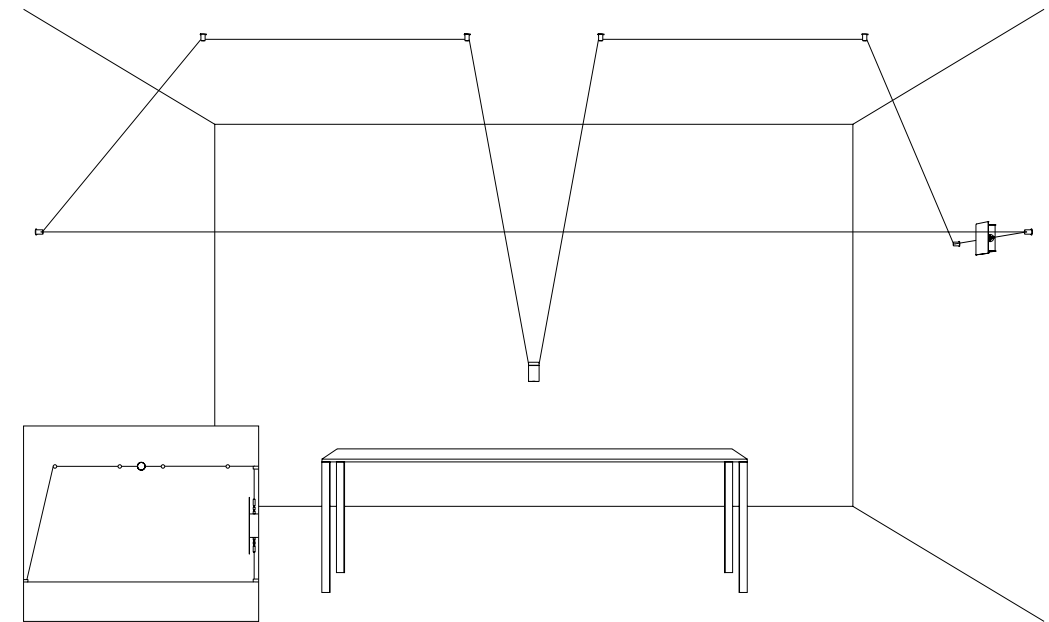

Ohm draws the space, creating almost invisible cobwebs that support  
the diodes, sources of projected light, tiny light sources suspended in a  
vibrating space.

LUNGHEZZA TOTALE MAX 50 METRI / TOTAL LENGTH MAX 50 METER

LUNGHEZZA TOTALE MAX 50 METRI / TOTAL LENGTH MAX 50 METER

LUNGHEZZA TOTALE MAX 50 METRI / TOTAL LENGTH MAX 50 METER

The sizes are expressed in millimeters.

DESIGN DAVIDE GROPPI - 2019  
SISTEMA DA PARETE E DA SOFFITTO - METALLO - PA  
WALL AND CEILING SYSTEM - METAL - PA