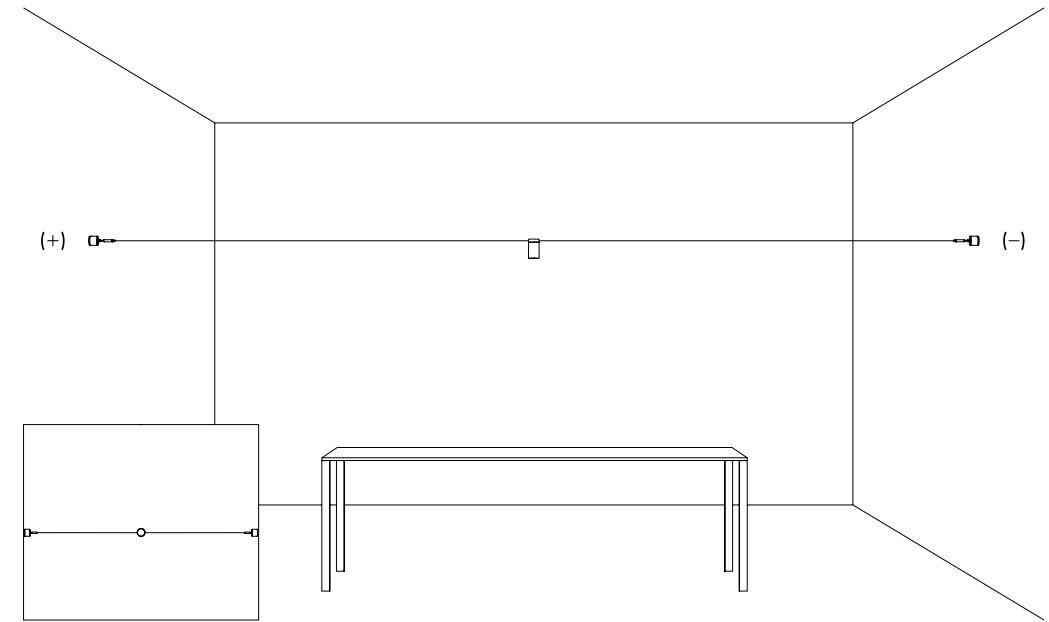

LUNGHEZZA TOTALE MAX 50 METRI / TOTAL LENGTH MAX 50 METER