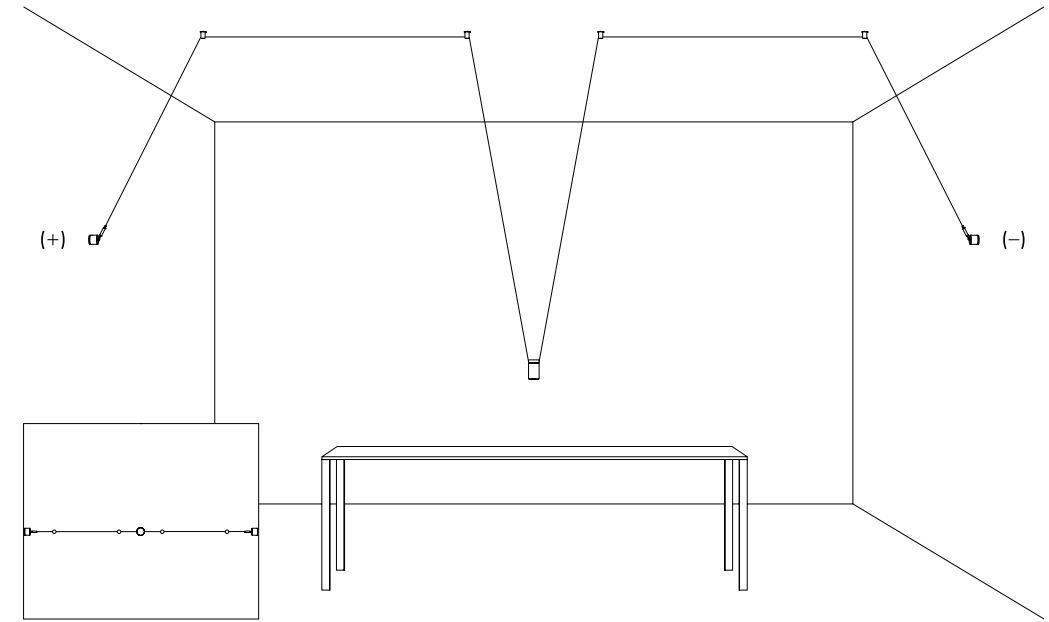

Ohm draws the space, creating almost invisible cobwebs that support  
the diodes, sources of projected light, tiny light sources suspended in a  
vibrating space.

LUNGHEZZA TOTALE MAX 50 METRI / TOTAL LENGTH MAX 50 METER

LUNGHEZZA TOTALE MAX 50 METRI / TOTAL LENGTH MAX 50 METER

LUNGHEZZA TOTALE MAX 50 METRI / TOTAL LENGTH MAX 50 METER

The sizes are expressed in millimeters.

DESIGN DAVIDE GROPPI - 2019  
SISTEMA DA PARETE E DA SOFFITTO - METALLO - PA  
WALL AND CEILING SYSTEM - METAL - PA