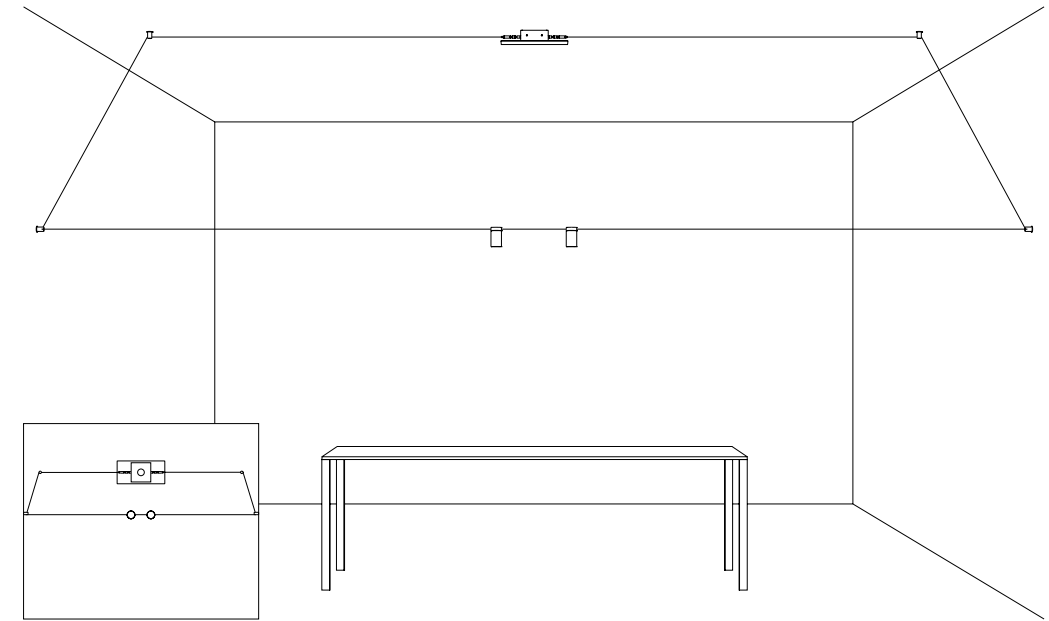

Ohm draws the space, creating almost invisible cobwebs that support  
the diodes, sources of projected light, tiny light sources suspended in a  
vibrating space.

LUNGHEZZA TOTALE MAX 50 METRI / TOTAL LENGTH MAX 50 METER

LUNGHEZZA TOTALE MAX 50 METRI / TOTAL LENGTH MAX 50 METER

LUNGHEZZA TOTALE MAX 50 METRI / TOTAL LENGTH MAX 50 METER

The sizes are expressed in millimeters.

DESIGN DAVIDE GROPPI - 2019  
SISTEMA DA PARETE E DA SOFFITTO - METALLO - PA  
WALL AND CEILING SYSTEM - METAL - PA