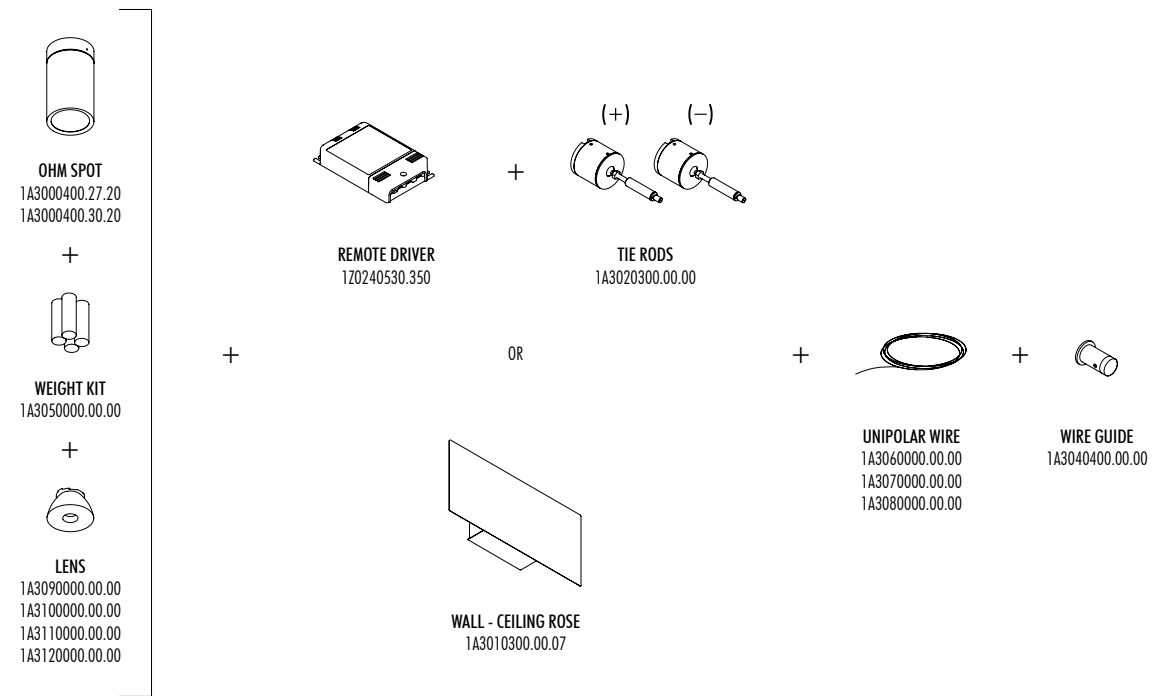

Ohm draws the space, creating almost invisible cobwebs that support  
the diodes, sources of projected light, tiny light sources suspended in a  
vibrating space.

LUNGHEZZA TOTALE MAX 50 METRI / TOTAL LENGTH MAX 50 METER

LUNGHEZZA TOTALE MAX 50 METRI / TOTAL LENGTH MAX 50 METER

LUNGHEZZA TOTALE MAX 50 METRI / TOTAL LENGTH MAX 50 METER

The sizes are expressed in millimeters.

DESIGN DAVIDE GROPPI - 2019  
SISTEMA DA PARETE E DA SOFFITTO - METALLO - PA  
WALL AND CEILING SYSTEM - METAL - PA