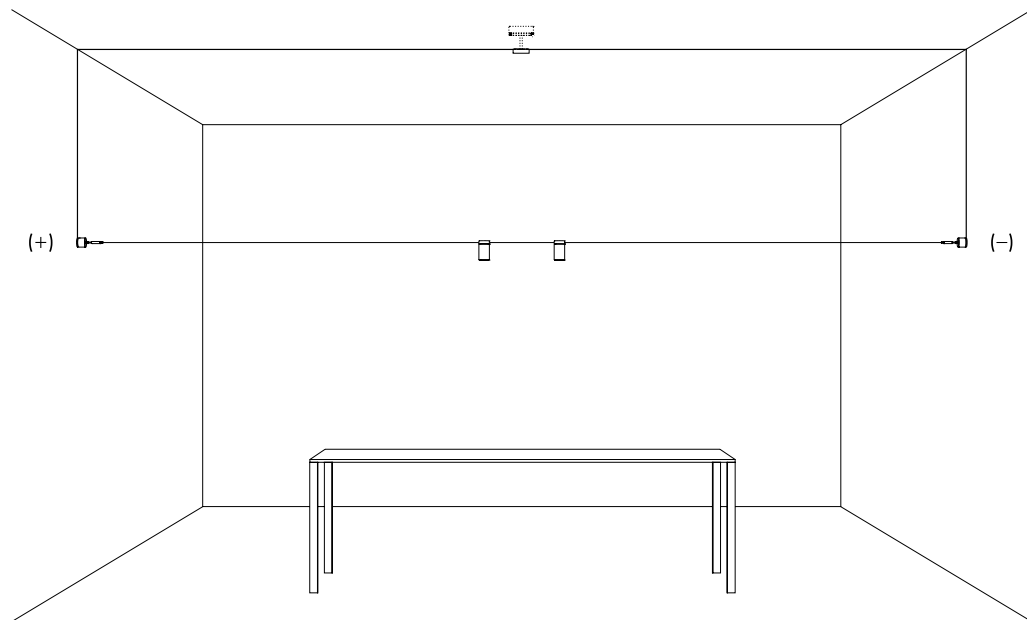

ESEMPI DI INSTALLAZIONE CON ENDLESS E KIT DI ALIMENTAZIONE REMOTO LUNGHEZZA TOTALE MAX 50 METRI
EXAMPLES LAYOUT WITH ENDLESS AND REMOTE POWER SUPPLY KIT - TOTAL LENGHT MAX 50 METER

TOTAL LENGHT MAX 50 METER