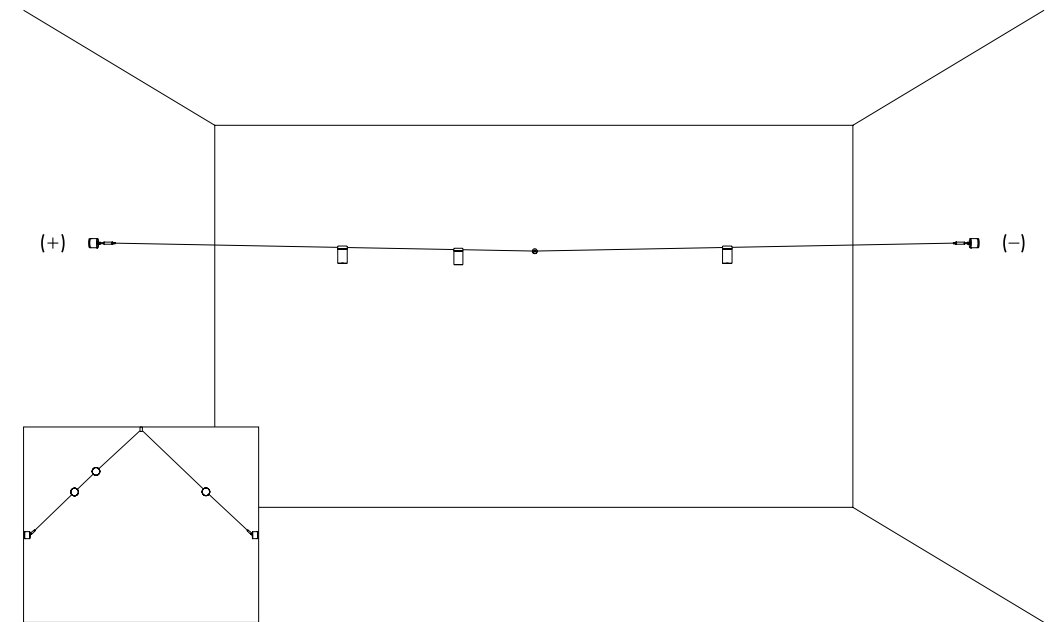

LUNGHEZZA TOTALE MAX 50 METRI / TOTAL LENGTH MAX 50 METER