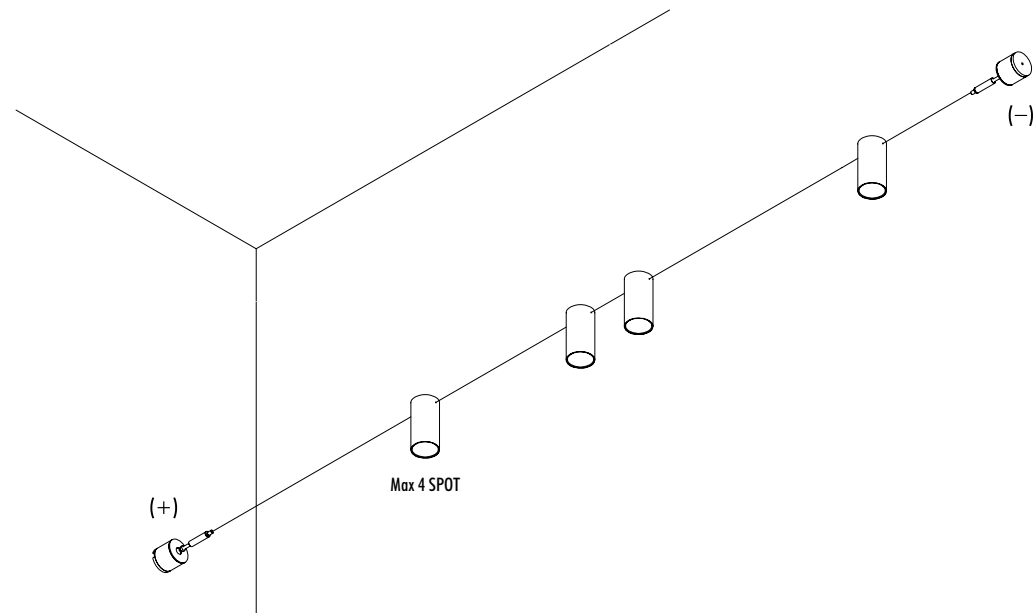

Light runs on a wire.

An almost imperceptible wire, suspended in space.

Like a tightrope walker on an ultra-thin wire,  
the light reaches everywhere, thrilling and impalpable.

Ohm is an electro-mechanical project that exploits the characteristics  
of light-emitting diodes to the full. It pays homage to the great German  
scientist Georg Simon Ohm and to the fundamental principles of  
electricity. Ohm's secret is a special single-pole cable running between  
two walls. The source is practically hidden, discreet and intangible.

Ohm draws the space, creating almost invisible cobwebs that support  
the diodes, sources of projected light, tiny light sources suspended in a  
vibrating space.

LUNGHEZZA TOTALE MAX 50 METRI / TOTAL LENGTH MAX 50 METER