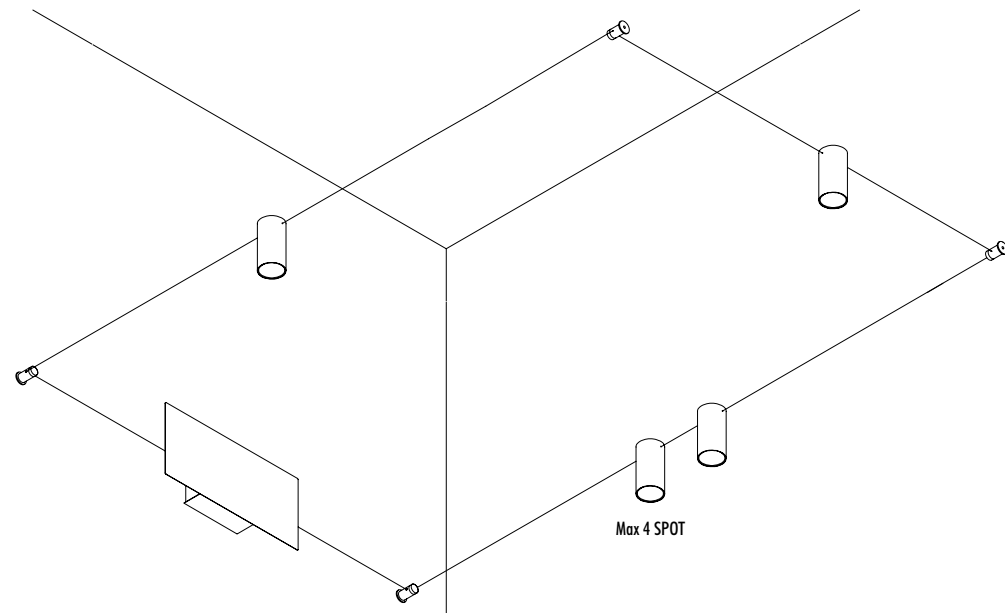

LUNGHEZZA TOTALE MAX 50 METRI / TOTAL LENGTH MAX 50 METER