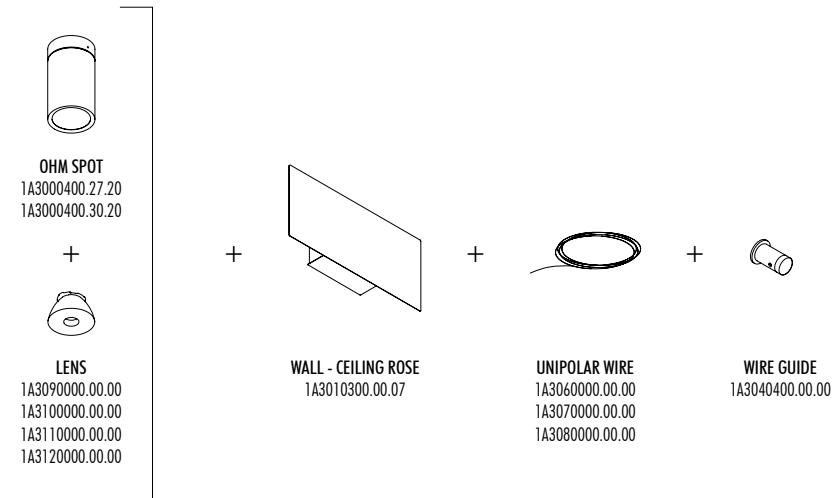

Ohm draws the space, creating almost invisible cobwebs that support  
the diodes, sources of projected light, tiny light sources suspended in a  
vibrating space.

LUNGHEZZA TOTALE MAX 50 METRI / TOTAL LENGTH MAX 50 METER