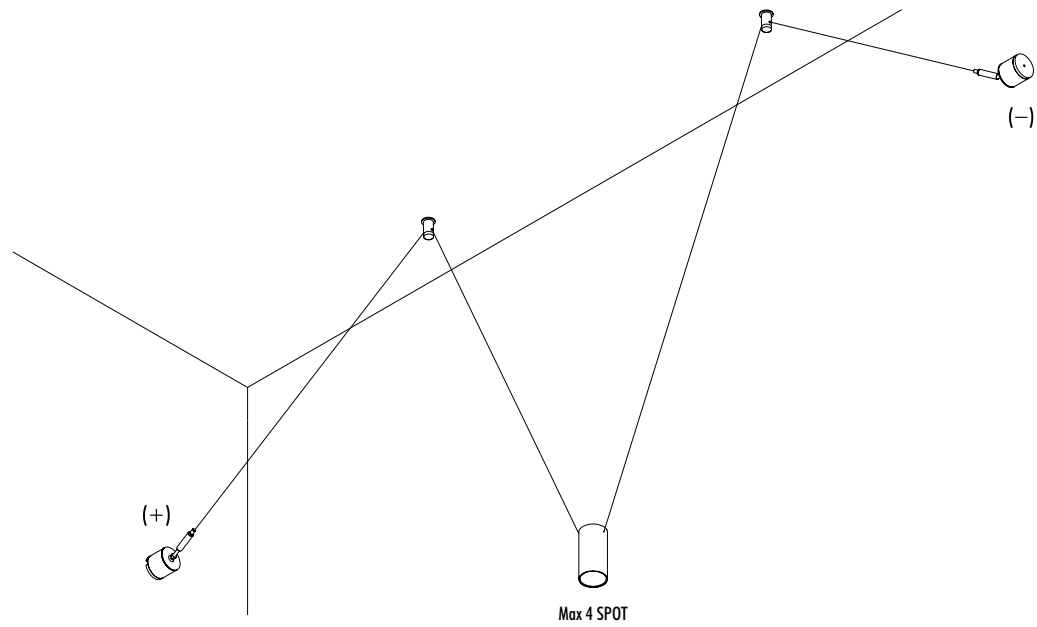

LUNGHEZZA TOTALE MAX 50 METRI / TOTAL LENGTH MAX 50 METER