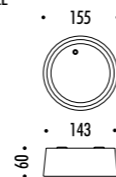

The sizes are expressed in millimeters.

DESIGN DAVIDE GROPPI - 2017
LAMPADA A SOSPENSIONE - METACRILATO - METALLO
SUSPENSION LAMP - METHACRYLATE - METAL

QuiQuoQua

CE  IP20

SHADE

CEILING ROSE

LED MODULE

1A2630300.30.00	BIANCO OPACO / MATT WHITE - 3000K - ON/OFF	5 W LED - 345 lm - CRI > 80 CAVO DI SOSPENSIONE IN ACCIAIO INOX 304 - MODULO LED A FISSAGGIO MAGNETICO - MODULO LED NERO BATTERIA RICARICABILE 9 V DC - Li-Ion 5800 mAh - AUTONOMIA BATTERIA OTTO ORE CARICABATTERIE INCLUSO INPUT 110-240 V - 50/60 Hz 304 STAINLESS STEEL SUSPENSION CABLE - MAGNETIC FIXING LED MODULE - BLACK LED MODULE RECHARGEABLE BATTERY 9 V DC - Li-Ion 5800 mAh - BATTERY LIFE EIGHT HOURS CHARGER INCLUDED INPUT 110-240 V - 50/60 Hz
-----------------	--	---