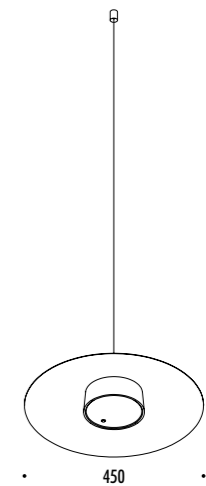

The sizes are expressed in millimeters.

DESIGN DAVIDE GROPPI - 2017
LAMPADA A SOSPENSIONE - METACRILATO - METALLO
SUSPENSION LAMP - METHACRYLATE - METAL

QuiQuoQua

CE  IP20

SHADE

CEILING ROSE

LED MODULE

1A2630300.30.00	BIANCO OPACO / MATT WHITE - 3000K - ON/OFF	5 W LED - 345 lm - CRI > 80 CAVO DI SOSPENSIONE IN ACCIAIO INOX 304 - MODULO LED A FISSAGGIO MAGNETICO - MODULO LED NERO BATTERIA RICARICABILE 9 V DC - Li-Ion 5800 mAh - AUTONOMIA BATTERIA OTTO ORE CARICABATTERIE INCLUSO INPUT 110-240 V - 50/60 Hz 304 STAINLESS STEEL SUSPENSION CABLE - MAGNETIC FIXING LED MODULE - BLACK LED MODULE RECHARGEABLE BATTERY 9 V DC - Li-Ion 5800 mAh - BATTERY LIFE EIGHT HOURS CHARGER INCLUDED INPUT 110-240 V - 50/60 Hz
-----------------	--	---