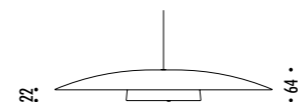

The sizes are expressed in millimeters.

DESIGN DAVIDE GROPPI - 2017
LAMPADA A SOSPENSIONE - METACRILATO - METALLO
SUSPENSION LAMP - METHACRYLATE - METAL

QuiQuoQua

CE  IP20

SHADE

CEILING ROSE

LED MODULE

1A2630300.30.00	BIANCO OPACO / MATT WHITE - 3000K - ON/OFF	5 W LED - 345 lm - CRI > 80 CAVO DI SOSPENSIONE IN ACCIAIO INOX 304 - MODULO LED A FISSAGGIO MAGNETICO - MODULO LED NERO BATTERIA RICARICABILE 9 V DC - Li-Ion 5800 mAh - AUTONOMIA BATTERIA OTTO ORE CARICABATTERIE INCLUSO INPUT 110-240 V - 50/60 Hz 304 STAINLESS STEEL SUSPENSION CABLE - MAGNETIC FIXING LED MODULE - BLACK LED MODULE RECHARGEABLE BATTERY 9 V DC - Li-Ion 5800 mAh - BATTERY LIFE EIGHT HOURS CHARGER INCLUDED INPUT 110-240 V - 50/60 Hz
-----------------	--	---