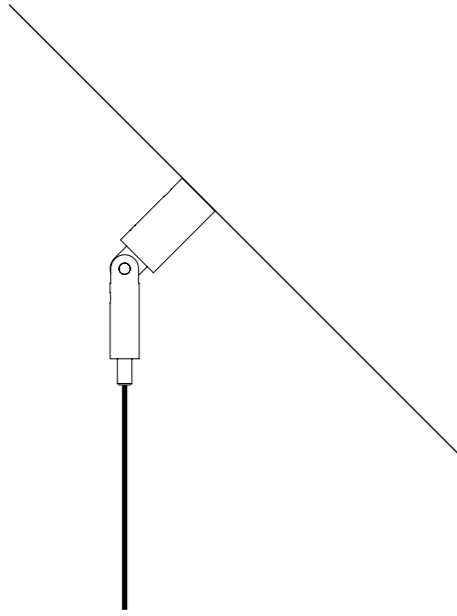

1A051000.00.00 - KIT FISSAGGIO PER SOFFITTO INCLINATO / SLOPED CEILING FIXING KIT