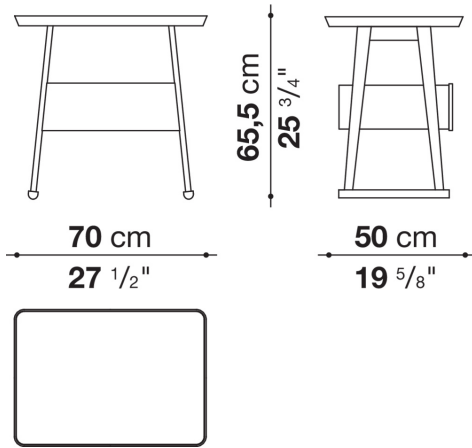

Technical drawings

LXC17