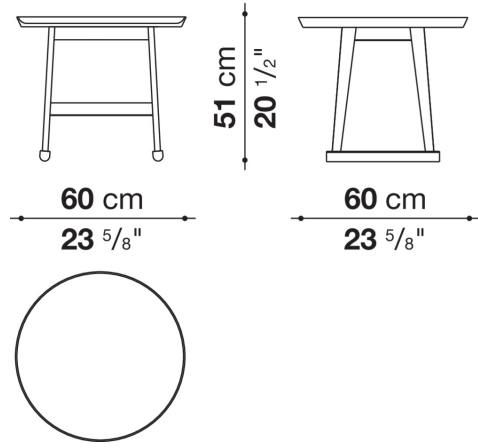

Technical drawings

LXC17

LXC6