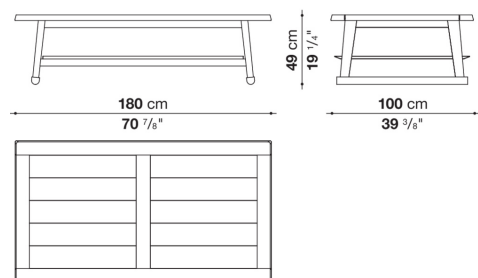

Technical information

Top
Bayfit® structural expanded polyurethane foam
Top and lower top (LXC8)
MDF wood fibre panel
Top and lower top (LXC25)
veneered solid wood, wood particles panel
Drawer frame (LXC15-LXC16-LXC17)
MDF wood fibre panel
Support frame
solid wood
Support frame (LXC15-LXC16)
solid wood and multi-layered panel
Ferrules
felt

Technical drawings

LXC17

LXC6

LXC9

LXC7

LXC8

LXC25

LXC15