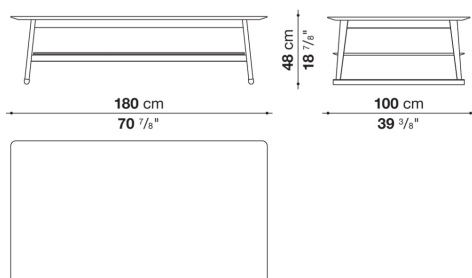

Technical information

Top
Bayfit® structural expanded polyurethane foam
Top and lower top (LXC8)
MDF wood fibre panel
Top and lower top (LXC25)
veneered solid wood, wood particles panel
Drawer frame (LXC15-LXC16-LXC17)
MDF wood fibre panel
Support frame
solid wood
Support frame (LXC15-LXC16)
solid wood and multi-layered panel
Ferrules
felt

Technical drawings

LXC17

LXC6

LXC9

LXC7

LXC8

LXC25

LXC15