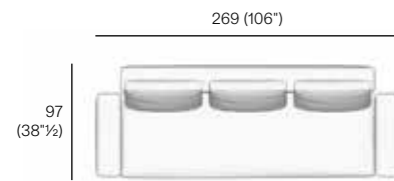

Dandy Sofa Suggested Composition

Design Rodolfo Dordoni

Technical Information

DANDY

MAIN SUGGESTED COMPOSITION

DANDY SOFA COMPOSITION

- 1 x DANDY 001 module (225×75 cm)
- 1 x DANDY 004 backrest (225×22 h.60 cm)
- 2 x DANDY 008 armrest (75×22 cm h.44 cm)
- 3 x cushion DANDY back 60×48 cm