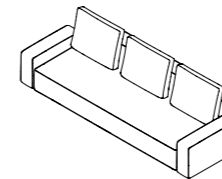

Removable fabric cover, fixed to the structure with Velcro strips.

STORAGE COVER

Available.

Dandy Sofa Suggested Composition

Design Rodolfo Dordoni

Technical Information

DANDY

MAIN SUGGESTED COMPOSITION

001 MODULE

W 225 x D 75 x H 36 cm
W 88⁵/₈ x D 29¹/₂ x H 14¹/₈

001 + 004 SOFA

W 225 x D 97 x H 60 cm
Seat H 36 cm
W 88⁵/₈ x D 38¹/₄ x H 23⁵/₈
Seat H 14¹/₈

001 + 004 + 008 DX SOFA

W 247 x D 97 x H 60 cm
Seat H 36 cm - Arm H 44 cm
W 97¹/₄ x D 38¹/₄ x H 23⁵/₈
Seat H 14¹/₈ - Arm H 17³/₈

001 + 004 + 008 SX SOFA

W 247 x D 97 x H 60 cm
Seat H 36 cm - Arm H 44 cm
W 97¹/₄ x D 38¹/₄ x H 23⁵/₈
Seat H 14¹/₈ - Arm H 17³/₈

001 + 004 + 008 (x2) SOFA

W 269 x D 97 x H 60 cm
Seat H 36 cm - Arm H 44 cm
W 105⁷/₈ x D 38¹/₄ x H 23⁵/₈
Seat H 14¹/₈ - Arm H 17³/₈

001 + 005 DX SOFA

W 225 x D 97 x H 60 cm
Seat H 36 cm
W 88⁵/₈ x D 38¹/₄ x H 23⁵/₈
Seat H 14¹/₈

001 + 005 DX SOFA

W 225 x D 97 x H 60 cm
Seat H 36 cm
W 88⁵/₈ x D 38¹/₄ x H 23⁵/₈
Seat H 14¹/₈

001 + 005 + 008 DX SOFA