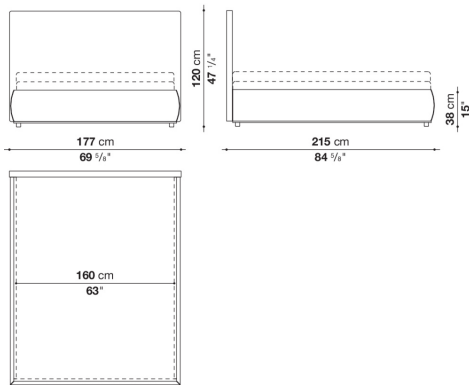

Technical information

Headboard

panel in wood particles, shaped polyurethane, polyester fibre cover

Bed sides

multi-layered wood panel, shaped polyurethane, polyester fibre cover

Corner and crosspiece

steel

Cover

fabric or leather

Technical drawings

LSE160

LSE180

LSE200

LSE153

LSE193