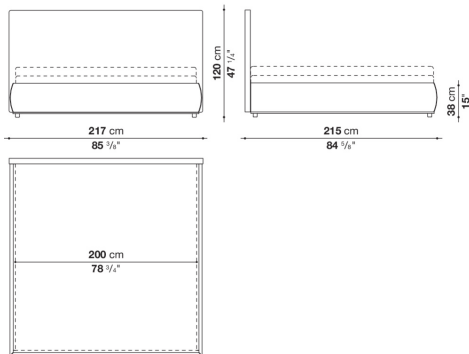

Technical information

Headboard

panel in wood particles, shaped polyurethane, polyester fibre cover

Bed sides

multi-layered wood panel, shaped polyurethane, polyester fibre cover

Corner and crosspiece

steel

Cover

fabric or leather

Technical drawings

LSE160

LSE180

LSE200

LSE153

LSE193