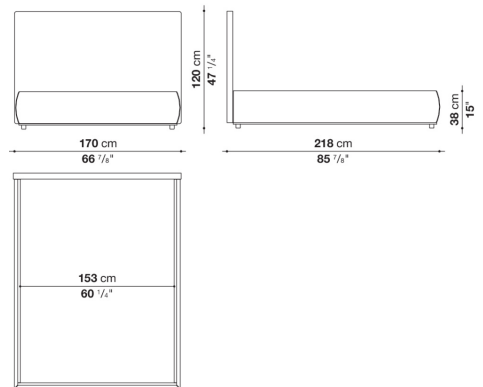

Technical information

Headboard

panel in wood particles, shaped polyurethane, polyester fibre cover

Bed sides

multi-layered wood panel, shaped polyurethane, polyester fibre cover

Corner and crosspiece

steel

Cover

fabric or leather

Technical drawings

LSE160

LSE180

LSE200

LSE153

LSE193