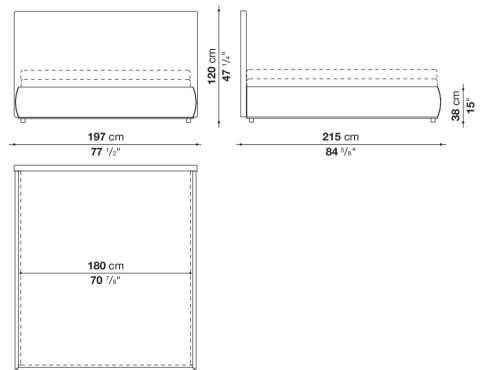

Technical information

Headboard

panel in wood particles, shaped polyurethane, polyester fibre cover

Bed sides

multi-layered wood panel, shaped polyurethane, polyester fibre cover

Corner and crosspiece

steel

Cover

fabric or leather

Technical drawings

LSE160

LSE180

LSE200

LSE153

LSE193