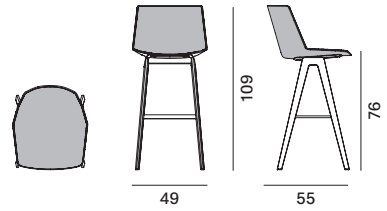

sled base H96

sled base H109

4-legged oak base H96

4-legged oak base H109

Stackability

x6. the cart allows stacking up to 10 pcs.

Trolley for Aïku Stool (max 10 pcs) L67 × D65.8 × H26

Aïku Soft Stool

Version

sled base H96

sled base H109

4-legged oak base H96

4-legged oak base H109

Stackability

x4 with mandatory stacking under-seat.