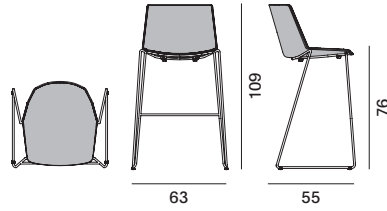

sled base H109