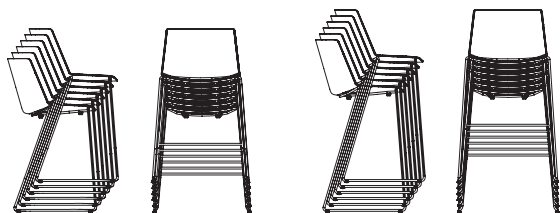

The sled version, in all configurations, is stackable, with a maximum of 6 pcs.

The Aïku SOFT version must be stocked with its specific "stacking under-seat".

This accessory can be applied to the sled base and allows the stacking of maximum of 4 stools.

DETAIL OF THE TWO AVAILABLE HEIGHTS.

DETAIL OF THE TWO-COLOUR SHELL WITH INTERNAL TEXTURE "SAFFIANO" EFFECT.

Finishes sheets

Aïku / Aïku soft stool

5

EU - RETAIL PRICE 09.2022 - € VAT EXCLUDED

Aïku Stool

Version

sled base H96

sled base H109

4-legged oak base H96

4-legged oak base H109

Stackability

x6. the cart allows stacking up to 10 pcs.

Trolley for Aïku Stool (max 10 pcs) L67 × D65.8 × H26

Aïku Soft Stool

Version

sled base H96

sled base H109

4-legged oak base H96

4-legged oak base H109

Stackability

x4 with mandatory stacking under-seat.