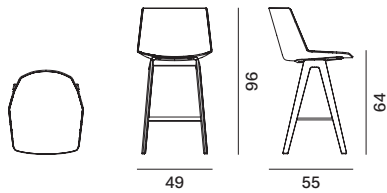

DETAIL OF THE TWO AVAILABLE HEIGHTS.

DETAIL OF THE TWO-COLOUR SHELL WITH INTERNAL TEXTURE "SAFFIANO" EFFECT.

Finishes sheets

Aïku / Aïku soft stool

5

EU - RETAIL PRICE 09.2022 - € VAT EXCLUDED

Aïku Stool

Version

sled base H96

sled base H109

4-legged oak base H96

4-legged oak base H109

Stackability

x6. the cart allows stacking up to 10 pcs.

Trolley for Aïku Stool (max 10 pcs) L67 × D65.8 × H26

Aïku Soft Stool