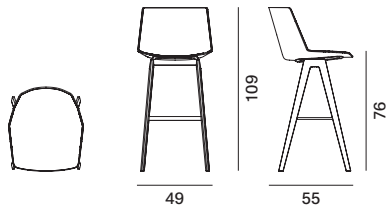

DETAIL OF THE TWO AVAILABLE HEIGHTS.

DETAIL OF THE TWO-COLOUR SHELL WITH INTERNAL TEXTURE "SAFFIANO" EFFECT.

Finishes sheets

Aïku / Aïku soft stool

5

EU - RETAIL PRICE 09.2022 - € VAT EXCLUDED

Aïku Stool

Version

sled base H96

sled base H109

4-legged oak base H96

4-legged oak base H109

Stackability

x6. the cart allows stacking up to 10 pcs.

Trolley for Aïku Stool (max 10 pcs) L67 × D65.8 × H26

Aïku Soft Stool