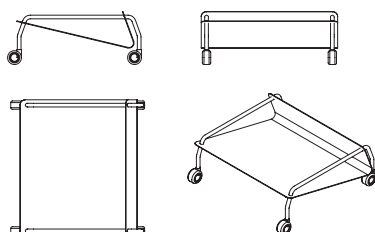

sled base H96

sled base H109

4-legged oak base H96

4-legged oak base H109

Stackability

x6. the cart allows stacking up to 10 pcs.

Trolley for Aïku Stool (max 10 pcs) L67 × D65.8 × H26

Aïku Soft Stool

Version

sled base H96

sled base H109

4-legged oak base H96

4-legged oak base H109

Stackability

x4 with mandatory stacking under-seat.