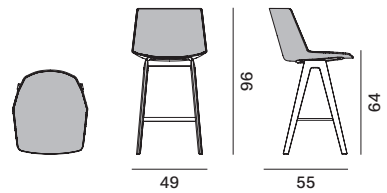

sled base H96

sled base H109

4-legged oak base H96

4-legged oak base H109

Stackability

x6. the cart allows stacking up to 10 pcs.

Trolley for Aïku Stool (max 10 pcs) L67 × D65.8 × H26

Aïku Soft Stool

Version

sled base H96

sled base H109

4-legged oak base H96

4-legged oak base H109

Stackability

x4 with mandatory stacking under-seat.