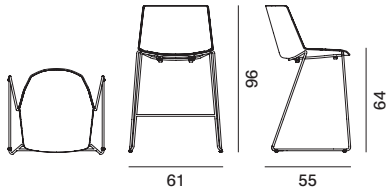

DETAIL OF THE TWO AVAILABLE HEIGHTS.

DETAIL OF THE TWO-COLOUR SHELL WITH INTERNAL TEXTURE "SAFFIANO" EFFECT.

Finishes sheets

Aïku / Aïku soft stool

5

EU - RETAIL PRICE 09.2022 - € VAT EXCLUDED

Aïku Stool

Version

sled base H96

sled base H109

4-legged oak base H96

4-legged oak base H109

Stackability

x6. the cart allows stacking up to 10 pcs.

Trolley for Aïku Stool (max 10 pcs) L67 × D65.8 × H26

Aïku Soft Stool