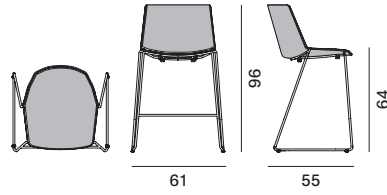

Aïku Soft Stool

Version

sled base H96