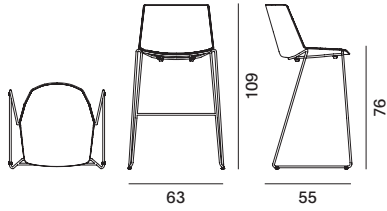

DETAIL OF THE TWO AVAILABLE HEIGHTS.

DETAIL OF THE TWO-COLOUR SHELL WITH INTERNAL TEXTURE "SAFFIANO" EFFECT.

Finishes sheets

Aïku / Aïku soft stool

5

EU - RETAIL PRICE 09.2022 - € VAT EXCLUDED

Aïku Stool

Version

sled base H96

sled base H109

4-legged oak base H96

4-legged oak base H109

Stackability

x6. the cart allows stacking up to 10 pcs.

Trolley for Aïku Stool (max 10 pcs) L67 × D65.8 × H26

Aïku Soft Stool