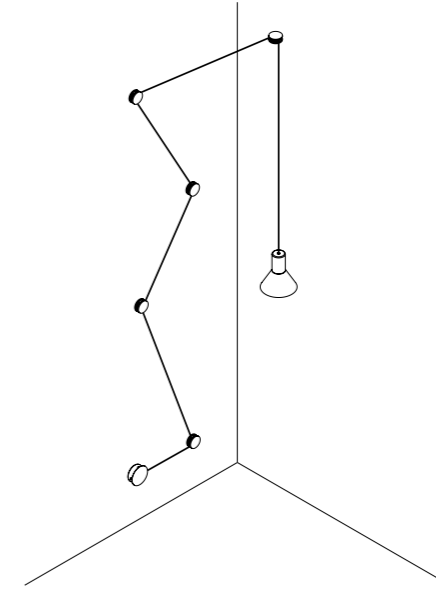

The sizes are expressed in millimeters.

DESIGN DAVIDE GROPPI - BEPPE MERLANO - 2013  
LAMPADA A SOSPENSIONE - METALLO  
SUSPENSION LAMP - METAL

NEURO

CE IP20

CLAMP

CEILING ROSE

1A0160300.00.00	BIANCO OPACO / MATT WHITE - ON/OFF	100-240 V - 50/60 Hz - MAX 15 W LED - E27 CAVO BIANCO 10 m - ALIMENTAZIONE CON SPINA 5 BLOCCACAVO INCLUSI - LAMPADINA NON INCLUSA WHITE CABLE 10 m - POWER SUPPLY WITH PLUG 5 CLAMPS INCLUDED - BULB NOT INCLUDED
1A0160400.00.00	NERO OPACO / MATT BLACK - ON/OFF	100-240 V - 50/60 Hz - MAX 15 W LED - E27 CAVO NERO 10 m - ALIMENTAZIONE CON SPINA 5 BLOCCACAVO INCLUSI - LAMPADINA NON INCLUSA BLACK CABLE 10 m - POWER SUPPLY WITH PLUG 5 CLAMPS INCLUDED - BULB NOT INCLUDED

INSTALLAZIONE CON ROSONE DA PARETE E SOFFITTO / WALL AND CEILING ROSE INSTALLATION

INSTALLAZIONE CON SPINA / POWER SUPPLY WITH PLUG INSTALLATION

CODE	SOCKET	TENSION	WATTAGE	BEAM ANGLE (°)	TEMPERATURE (K)	SOURCE LUMENS	BULB EFFICIENCY	CRI (Ra)	DIMMABLE	PRODUCT REFERENCE
------	--------	---------	---------	----------------	-----------------	---------------	-----------------	----------	----------	-------------------