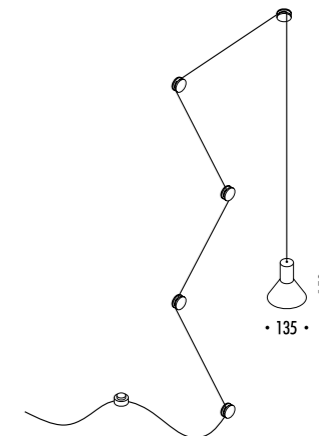

The sizes are expressed in millimeters.

DESIGN DAVIDE GROPPI - BEPPE MERLANO - 2013  
LAMPADA A SOSPENSIONE - METALLO  
SUSPENSION LAMP - METAL

NEURO

CE IP20

CLAMP

CEILING ROSE

1A0160300.00.00	BIANCO OPACO / MATT WHITE - ON/OFF	100-240 V - 50/60 Hz - MAX 15 W LED - E27 CAVO BIANCO 10 m - ALIMENTAZIONE CON SPINA 5 BLOCCACAVO INCLUSI - LAMPADINA NON INCLUSA WHITE CABLE 10 m - POWER SUPPLY WITH PLUG 5 CLAMPS INCLUDED - BULB NOT INCLUDED
1A0160400.00.00	NERO OPACO / MATT BLACK - ON/OFF	100-240 V - 50/60 Hz - MAX 15 W LED - E27 CAVO NERO 10 m - ALIMENTAZIONE CON SPINA 5 BLOCCACAVO INCLUSI - LAMPADINA NON INCLUSA BLACK CABLE 10 m - POWER SUPPLY WITH PLUG 5 CLAMPS INCLUDED - BULB NOT INCLUDED

INSTALLAZIONE CON ROSONE DA PARETE E SOFFITTO / WALL AND CEILING ROSE INSTALLATION

INSTALLAZIONE CON SPINA / POWER SUPPLY WITH PLUG INSTALLATION

CODE	SOCKET	TENSION	WATTAGE	BEAM ANGLE (°)	TEMPERATURE (K)	SOURCE LUMENS	BULB EFFICIENCY	CRI (Ra)	DIMMABLE	PRODUCT REFERENCE
------	--------	---------	---------	----------------	-----------------	---------------	-----------------	----------	----------	-------------------