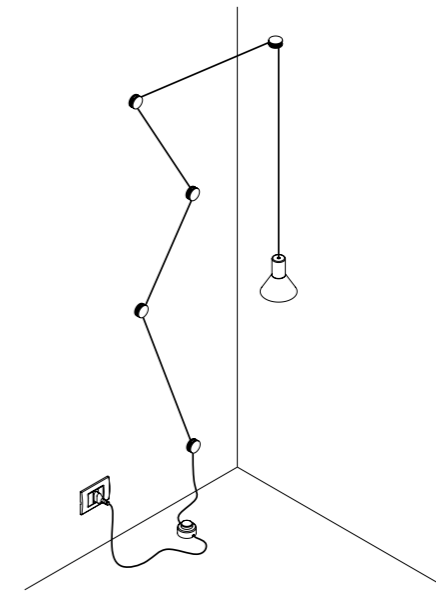

The sizes are expressed in millimeters.

DESIGN DAVIDE GROPPI - BEPPE MERLANO - 2013  
LAMPADA A SOSPENSIONE - METALLO  
SUSPENSION LAMP - METAL

NEURO

CE IP20

CLAMP

CEILING ROSE

1A0160300.00.00	BIANCO OPACO / MATT WHITE - ON/OFF	100-240 V - 50/60 Hz - MAX 15 W LED - E27 CAVO BIANCO 10 m - ALIMENTAZIONE CON SPINA 5 BLOCCACAVO INCLUSI - LAMPADINA NON INCLUSA WHITE CABLE 10 m - POWER SUPPLY WITH PLUG 5 CLAMPS INCLUDED - BULB NOT INCLUDED
1A0160400.00.00	NERO OPACO / MATT BLACK - ON/OFF	100-240 V - 50/60 Hz - MAX 15 W LED - E27 CAVO NERO 10 m - ALIMENTAZIONE CON SPINA 5 BLOCCACAVO INCLUSI - LAMPADINA NON INCLUSA BLACK CABLE 10 m - POWER SUPPLY WITH PLUG 5 CLAMPS INCLUDED - BULB NOT INCLUDED

ACCESSORI OPZIONALI / OPTIONAL ACCESSORIES

1A3440300.00.00	BIANCO OPACO / MATT WHITE	ROSONE DA PARETE E SOFFITTO / WALL AND CEILING ROSE
1A3440400.00.00	NERO OPACO / MATT BLACK	

1A3270300.00.00	BIANCO OPACO / MATT WHITE	BLOCCACAVO / CLAMP
1A3270400.00.00	NERO OPACO / MATT BLACK	

INSTALLAZIONE CON ROSONE DA PARETE E SOFFITTO / WALL AND CEILING ROSE INSTALLATION

INSTALLAZIONE CON SPINA / POWER SUPPLY WITH PLUG INSTALLATION

CODE	SOCKET	TENSION	WATTAGE	BEAM ANGLE (°)	TEMPERATURE (K)	SOURCE LUMENS	BULB EFFICIENCY	CRI (Ra)	DIMMABLE	PRODUCT REFERENCE
------	--------	---------	---------	----------------	-----------------	---------------	-----------------	----------	----------	-------------------