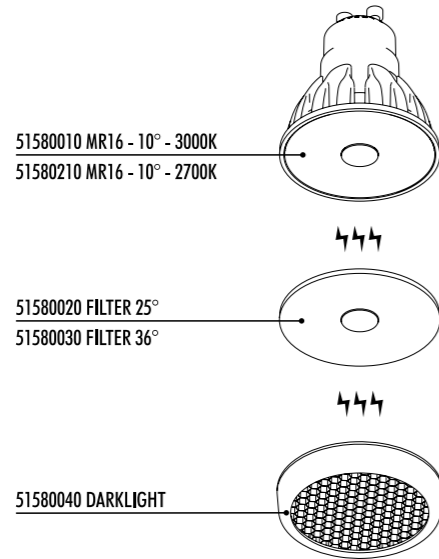

CODE	SOCKET	TENSION	WATTAGE	BEAM ANGLE (°)	TEMPERATURE (K)	SOURCE LUMENS	BULB EFFICIENCY	CrI (Ra)	DIMMABLE	PRODUCT REFERENCE	
LAMPADINE LED SORAA MR16 - DIMMERABILE IGBT / SORAA LED BULBS MR16 - IGBT DIMMABLE											
🔔	51580210	GU10	230 V	7,5 W	10°	2700K	390 lm	G	95	X	DOT P 51 DOT P DE 51 DOT PL 51 DOT R 51 DOT SISTEMA 51
	51580010	GU10	230 V	7,5 W	10°	3000K	410 lm	G	95	X	MINI 51 MINI BIT 51 MINI PL 51 TRICK TRACK

ACCESSORI "POINT SOURCE OPTICS" PER GENERARE FASCI UNIFORMI E DI ALTA INTENSITA' / "POINT SOURCE OPTICS" ACCESSORIES FOR UNIFORM AND HIGH INTENSITY BEAMS

51580020	FILTER - MR16			25°							DOT P 51 DOT P DE 51 DOT PL 51 DOT R 51 DOT SISTEMA 51
51580030	FILTER - MR16			36°							MINI 51 MINI BIT 51 MINI PL 51 TRICK TRACK
51580040	DARKLIGHT - MR16			-							

MODULI LED DG111 / DG111 LED MODULES

1A470000.27.20	500 mA DC	16,7 W	15°	2700K	1648 lm	F	90	X	PUNTO PUNTO PL PUNTO 2 PL SPOT SPOT SISTEMA
1A470000.30.20	500 mA DC	16,7 W	15°	3000K	1682 lm	F	90	X	
1A389000.27.20	500 mA DC	16,7 W	22°	2700K	1859 lm	F	90	X	
1A389000.30.20	500 mA DC	16,7 W	22°	3000K	1945 lm	F	90	X	
1A390000.27.20	500 mA DC	16,7 W	36°	2700K	1808 lm	F	90	X	
1A390000.30.20	500 mA DC	16,7 W	36°	3000K	1890 lm	F	90	X	
1A470000.27.20	350 mA DC	11,7 W	15°	2700K	1336 lm	F	90	X	SPOT ENDLESS SPOT ENDLESS CASAMBI
1A470000.30.20	350 mA DC	11,7 W	15°	3000K	1364 lm	F	90	X	
1A389000.27.20	350 mA DC	11,7 W	22°	2700K	1508 lm	F	90	X	
1A389000.30.20	350 mA DC	11,7 W	22°	3000K	1578 lm	F	90	X	
1A390000.27.20	350 mA DC	11,7 W	36°	2700K	1266 lm	F	90	X	
1A390000.30.20	350 mA DC	11,7 W	36°	3000K	1323 lm	F	90	X	

ACCESSORI OPZIONALI MODULO LED / OPTIONAL LED MODULE ACCESSORIES

1A121000.00.00	STANDARD			DARKLIGHT						PUNTO PUNTO PL PUNTO 2 PL SAMPEI 230 SAMPEI 260 SAMPEI 290 SAMPEI 440 SPOT SPOT ENDLESS SPOT ENDLESS CASAMBI SPOT SISTEMA