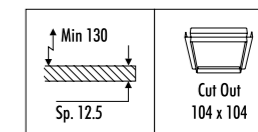

The sizes are expressed in millimeters.

DESIGN 2016  
LAMPADA DA INCASSO DA SOFFITTO - METALLO  
RECESSED CEILING LAMP - METAL

MINI 51

CE IP20    1.0 m 

1A0660300.00.00	BIANCO OPACO / MATT WHITE - ON/OFF	100-240 V - 50/60 Hz - MAX 10 W LED - GU10 ORIENTABILE KIT INSTALLAZIONE OBBLIGATORIO NON INCLUSO LAMPADINA NON INCLUSA ACCESSORI OPZIONALI LAMPADINA ADJUSTABLE COMPULSORY INSTALLATION KIT NOT INCLUDED BULB NOT INCLUDED OPTIONAL BULB ACCESSORIES
1A0660400.00.00	NERO OPACO / MATT BLACK - ON/OFF	

KIT INSTALLAZIONE OBBLIGATORI / COMPULSORY INSTALLATION KITS

1A3500300.00.00	BIANCO OPACO / MATT WHITE	CORNICE PER CARTONGESSO 12,5 mm / PLASTERBOARD FRAME 12,5 mm DIMENSIONI TAGLIO CARTONGESSO 104 x 104 mm - SPAZIO MINIMO PER INCASSO 130 mm PLASTERBOARD CUT-OUT 104 x 104 mm - MINIMUM SPACE FOR MOUNTING 130 mm
1A3500400.00.00	NERO OPACO / MATT BLACK	