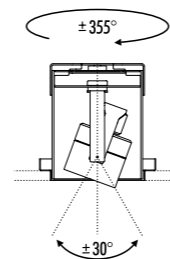

The sizes are expressed in millimeters.

DESIGN 2016  
LAMPADA DA INCASSO DA SOFFITTO - METALLO  
RECESSED CEILING LAMP - METAL

MINI 51

CE IP20    1.0 m 

1A0660300.00.00	BIANCO OPACO / MATT WHITE - ON/OFF	100-240 V - 50/60 Hz - MAX 10 W LED - GU10 ORIENTABILE KIT INSTALLAZIONE OBBLIGATORIO NON INCLUSO LAMPADINA NON INCLUSA ACCESSORI OPZIONALI LAMPADINA ADJUSTABLE COMPULSORY INSTALLATION KIT NOT INCLUDED BULB NOT INCLUDED OPTIONAL BULB ACCESSORIES
1A0660400.00.00	NERO OPACO / MATT BLACK - ON/OFF	

KIT INSTALLAZIONE OBBLIGATORI / COMPULSORY INSTALLATION KITS

1A3500300.00.00	BIANCO OPACO / MATT WHITE	CORNICE PER CARTONGESSO 12,5 mm / PLASTERBOARD FRAME 12,5 mm DIMENSIONI TAGLIO CARTONGESSO 104 x 104 mm - SPAZIO MINIMO PER INCASSO 130 mm PLASTERBOARD CUT-OUT 104 x 104 mm - MINIMUM SPACE FOR MOUNTING 130 mm
1A3500400.00.00	NERO OPACO / MATT BLACK	