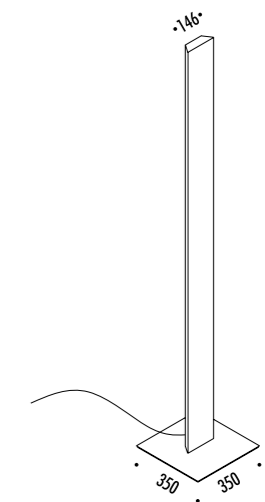

The sizes are expressed in millimeters.

DESIGN OMAR CARRAGLIA - 2005  
LAMPADA DA TERRA - METALLO - POLICARBONATO  
FLOOR LAMP - METAL - POLYCARBONATE

MOVIE

CE IP20

1A2740300.98.06	BIANCO OPACO / MATT WHITE - RGBW	100-240 V - 50/60 Hz - 80 W LED
1A2741300.98.06	INOX NERO SPAZZOLATO / BLACK BRUSHED STAINLESS STEEL - RGBW	2700K - 2832 lm - CRI > 90
		RGBW WIRELESS CONTROL
		CAVO NERO - DIMMER
		BLACK CABLE - DIMMER