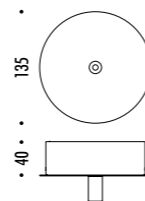

The sizes are expressed in millimeters.

DESIGN MASSIMILIANO ALAJMO - RAFFAELE ALAJMO - 2010
LAMPADA A SOSPENSIONE - METALLO
SUSPENSION LAMP - METAL

OVO

CE IP20   0.5 m 

CEILING ROSE

1A2890300.00.00	BIANCO OPACO / MATT WHITE - ON/OFF	230-240 V - 50/60 Hz - MAX 20 W 12 V - GU4
		ROSONE BIANCO - CAVO BIANCO
		LAMPADINA NON INCLUSA
		WHITE CEILING ROSE - WHITE CABLE
		BULB NOT INCLUDED

CODE	SOCKET	TENSION	WATTAGE	BEAM ANGLE (°)	TEMPERATURE (K)	SOURCE LUMENS	BULB EFFICIENCY	CRI (Ra)	DIMMABLE	PRODUCT REFERENCE
------	--------	---------	---------	----------------	-----------------	---------------	-----------------	----------	----------	-------------------