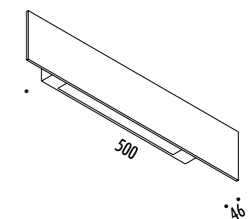

The sizes are expressed in millimeters.

DESIGN FEDERICO DELROSSO - 2013  
LAMPADA DA PARETE - METALLO - SPECCHIO  
WALL LAMP - METAL - MIRROR

SHADE

CE IP20

1A3360000.27.02	STANDARD - 2700K - TRIAC	220-240 V - 50/60 Hz - 23 W LED 2700K - 1293 lm - CRI > 90 / 3000K - 1352 lm - CRI > 90 PIANO A SPECCHIO (FRONTE) MIRROR TOP (FRONT)
1A3360000.30.02	STANDARD - 3000K - TRIAC	