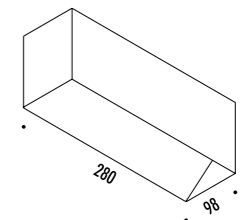

The sizes are expressed in millimeters.

DESIGN DAVIDE GROPPI - 2007
LAMPADA DA PARETE - METALLO
WALL LAMP - METAL

PIÙ

CE IP20

1A3370300.00.00	BIANCO OPACO / MATT WHITE - ON/OFF	100-240 V - 50/60 Hz - MAX 120 W - R7s
		LAMPADINA NON INCLUSA
		BULB NOT INCLUDED