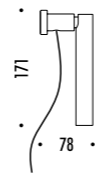

The sizes are expressed in millimeters.

DESIGN OMAR CARRAGLIA - 2015  
LAMPADA DA PARETE - METALLO  
WALL LAMP - METAL

CE  IP20

MIRA MAGNETIC

1A3680300.27.20	BIANCO OPACO / MATT WHITE - 2700K	MAX 500 mA DC - 5,6 W LED 2700K - 327 lm - CRI > 90 / 3000K - 352 lm - CRI > 90
1A3680300.30.20	BIANCO OPACO / MATT WHITE - 3000K	BASE A FISSAGGIO MAGNETICO - CAVO BIANCO 3 m - ORIENTABILE KIT INSTALLAZIONE OBBLIGATORIO NON INCLUSO MAGNETIC FIXING BASE - WHITE CABLE 3 m - ADJUSTABLE COMPULSORY INSTALLATION KIT NOT INCLUDED
1A3680400.27.20	NERO OPACO / MATT BLACK - 2700K	MAX 500 mA DC - 5,6 W LED 2700K - 327 lm - CRI > 90 / 3000K - 352 lm - CRI > 90
1A3680400.30.20	NERO OPACO / MATT BLACK - 3000K	BASE A FISSAGGIO MAGNETICO - CAVO NERO 3 m - ORIENTABILE KIT INSTALLAZIONE OBBLIGATORIO NON INCLUSO MAGNETIC FIXING BASE - BLACK CABLE 3 m - ADJUSTABLE COMPULSORY INSTALLATION KIT NOT INCLUDED