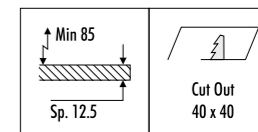

The sizes are expressed in millimeters.

DESIGN OMAR CARRAGLIA - 2015
LAMPADA DA INCASSO DA SOFFITTO - METALLO
RECESSED CEILING LAMP - METAL

MIRA R

CE  IP20

1A3690300.27.00	BIANCO OPACO / MATT WHITE - 2700K - ON/OFF	MAX 500 mA DC - 5,6 W LED 2700K - 327 lm - CRI > 90 / 3000K - 352 lm - CRI > 90 DIMENSIONI TAGLIO CARTONGESSO 40 x 40 mm - SPAZIO MINIMO PER INCASSO 85 mm ORIENTABILE DRIVER INDIPENDENTE INCLUSO INPUT 100-240 V - 50/60 Hz PLASTERBOARD CUT-OUT 40 x 40 mm - MINIMUM SPACE FOR MOUNTING 85 mm ADJUSTABLE INCLUDES INDIPENDENT DRIVER INPUT 100-240 V - 50/60 Hz
1A3690300.30.00	BIANCO OPACO / MATT WHITE - 3000K - ON/OFF	
1A3690400.27.00	NERO OPACO / MATT BLACK - 2700K - ON/OFF	
1A3690400.30.00	NERO OPACO / MATT BLACK - 3000K - ON/OFF	