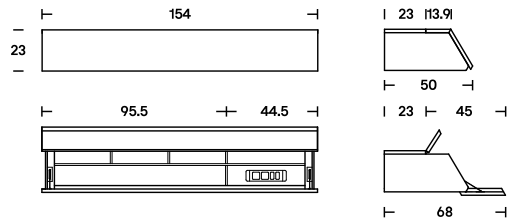

Dimensions

L 154
D 50
H 23

Finishes

Door and top available in matt or glossy lacquered finishes, in the colours: black, white, white SW, linen, sand, clay, burgundy, pink, dark green, mustard yellow, brick red, Navy blue.