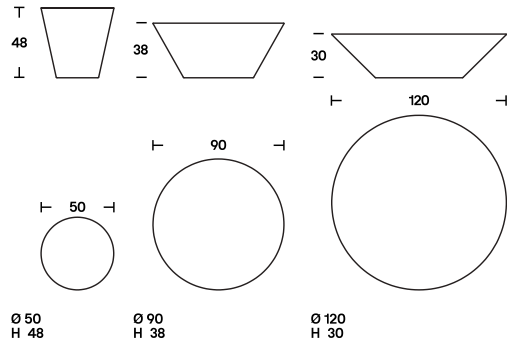

Dimensions

Finishes

Top in the version:

- Leaded mirrored glass or mirrored glass;
- Extra clear back-lacquered glass in the colours: black, white, white SW, linen, sand, clay, burgundy, pink, dark green, mustard yellow, brick red or navy blue;
- Matt marble: Arabescato white, Levanto red or Alpi Green.

Base made of BAYDUR®60 moulded polyurethane, lacquered with glossy finishes in the colours: black, white, white SW, linen, sand, clay, burgundy, pink, dark green, mustard yellow, brick red, navy blue.

Top

VT12	VT15	VT14	VT20	VT19	VT13
VT10	VT11	VT07	VT08	VT09	VT16
VT03	MR02	MR07	MR06		

Base

LL02	LL09	LL10	LL12	LL15	LL23
LL24	LL20	LL21	LL22	LL25	LL06